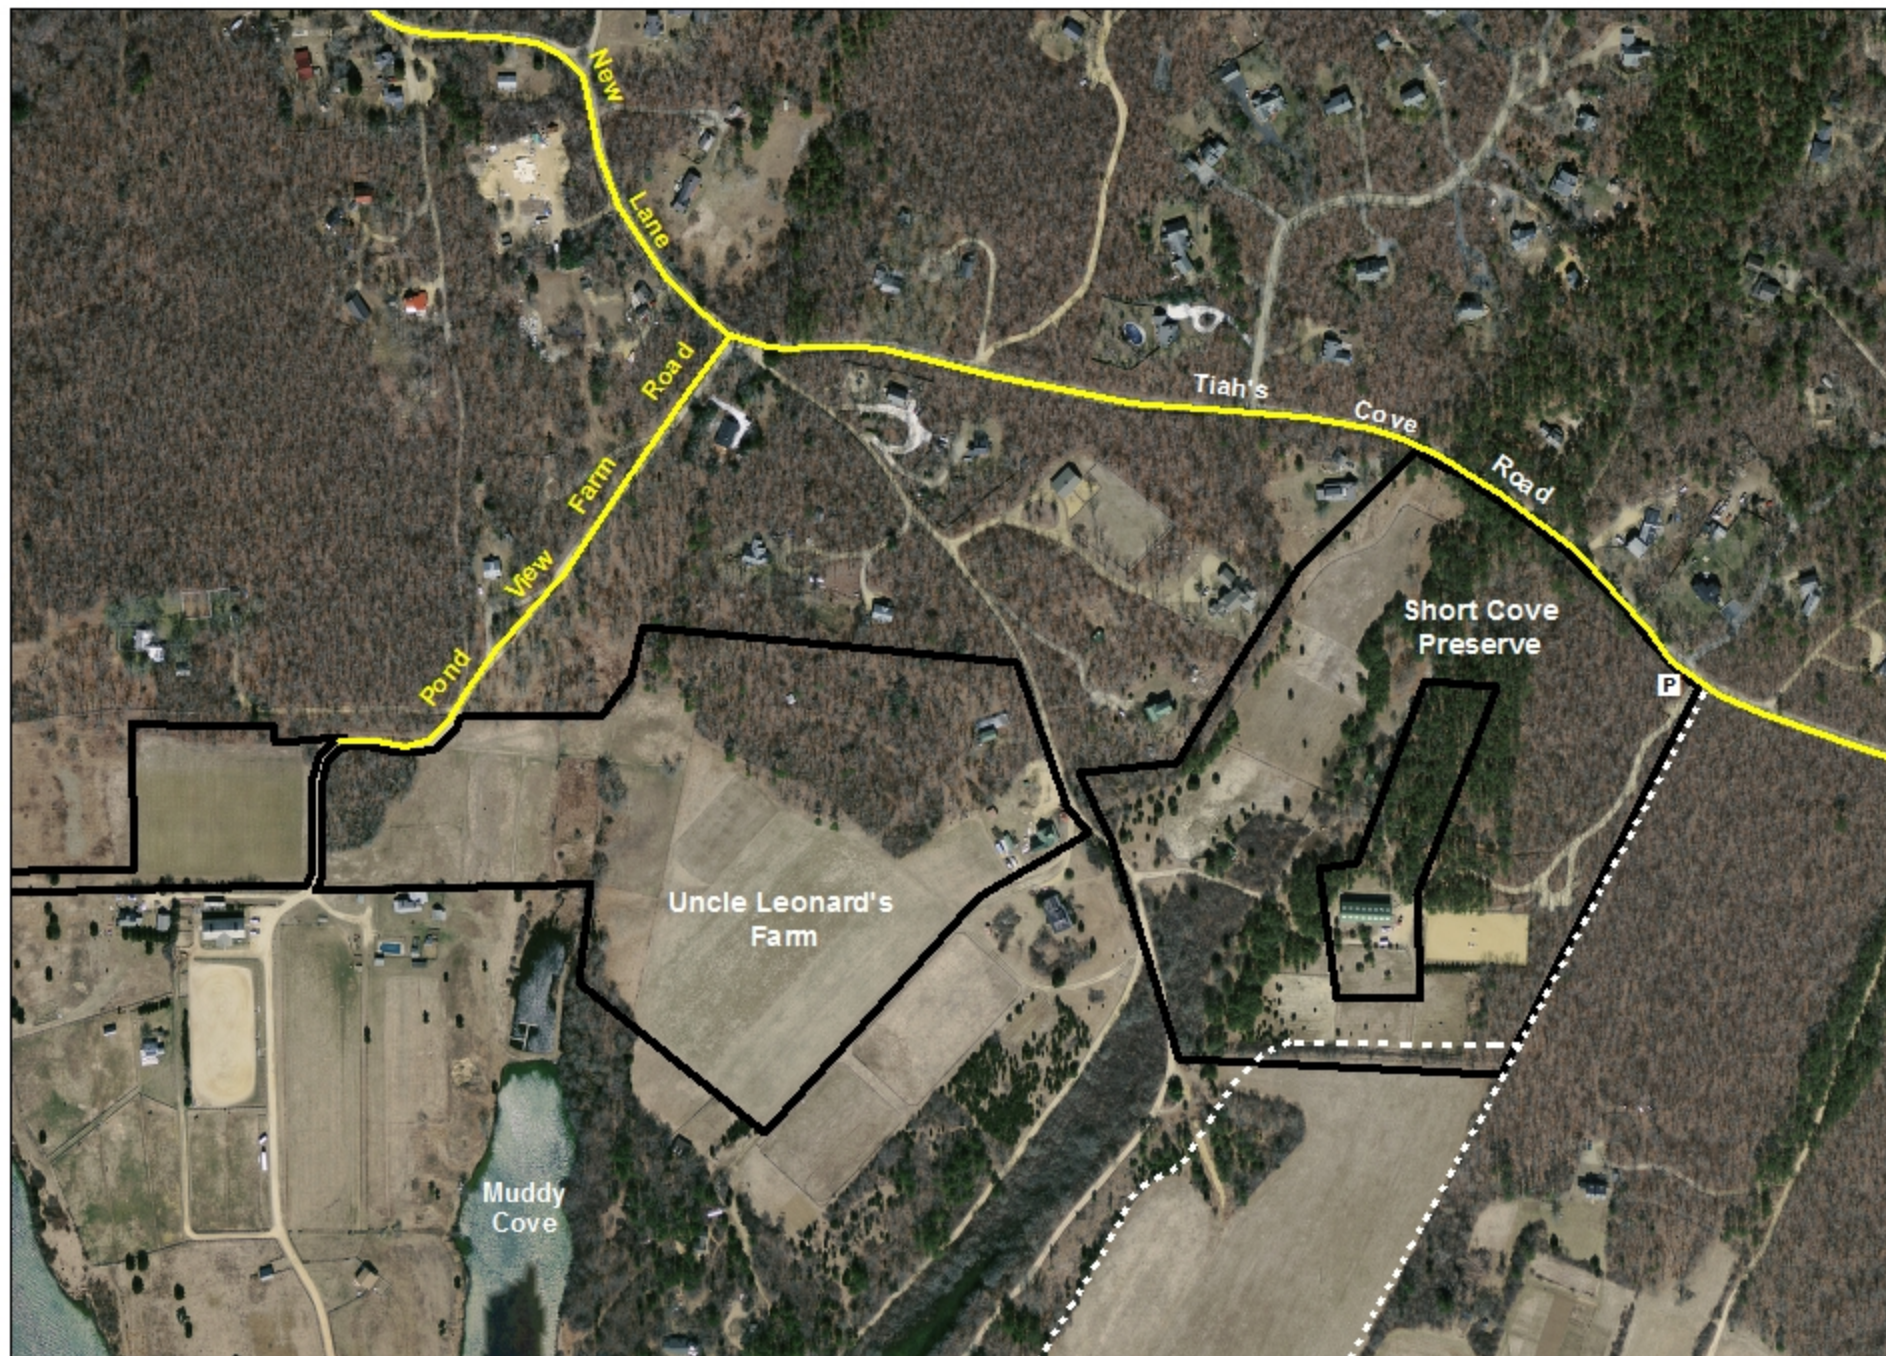

**Uncle Leonard's Farm (privately owned)
West Tisbury, Massachusetts 16.7 acres**

0 150 300 600 Feet

map updated by land bank staff on March 19, 2024

Note: Map prepared by the Martha's Vineyard Land Bank for planning purposes only. The land bank is not responsible for end-users interpretation of the map.