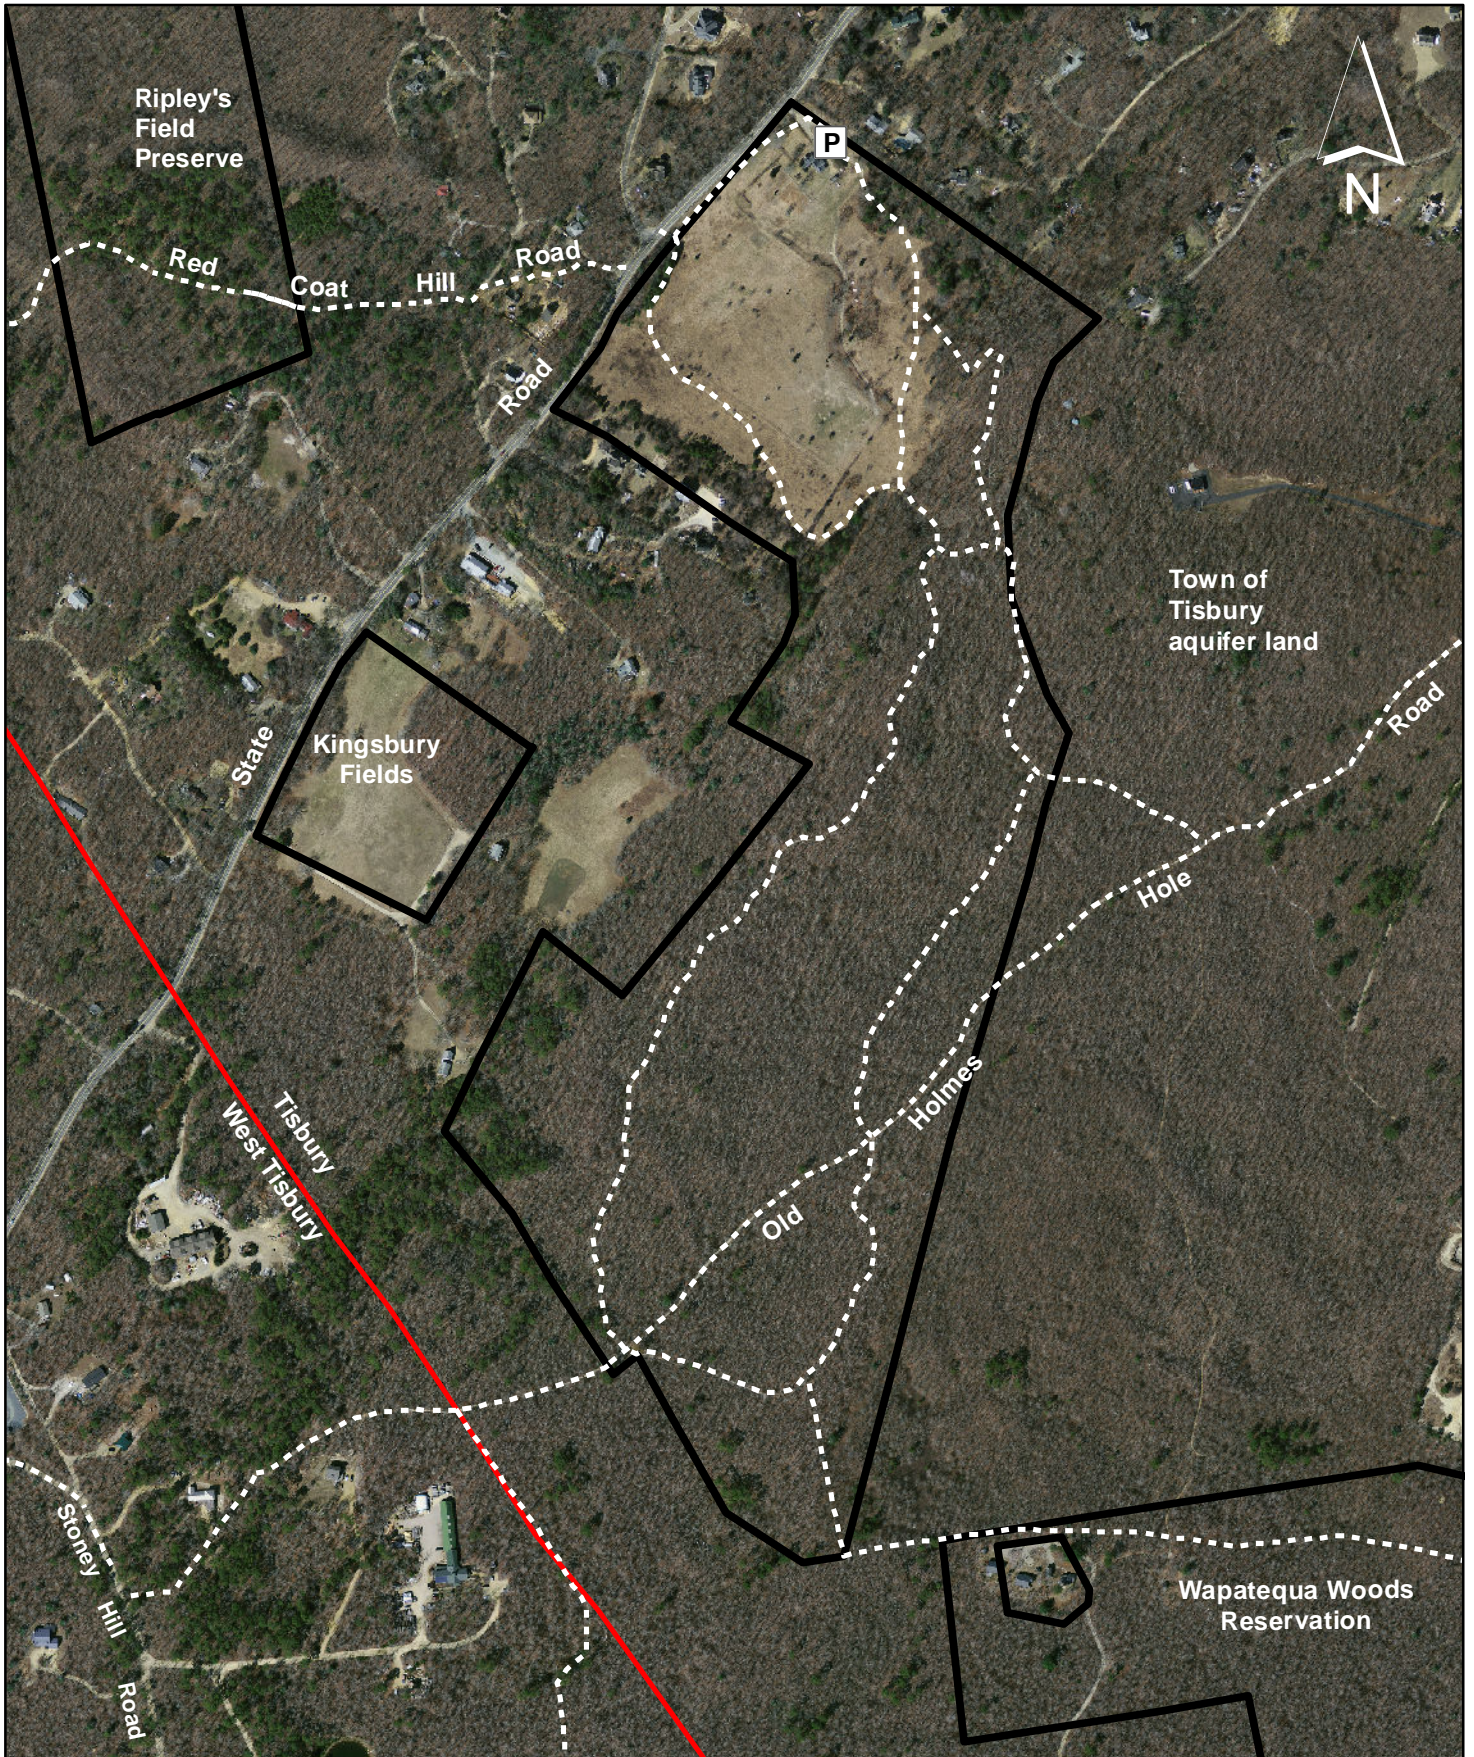

Tisbury Meadow Preserve

Tisbury, Massachusetts 83.8 acres

0 350 700 Feet

map updated by land bank staff on 01-16-2013