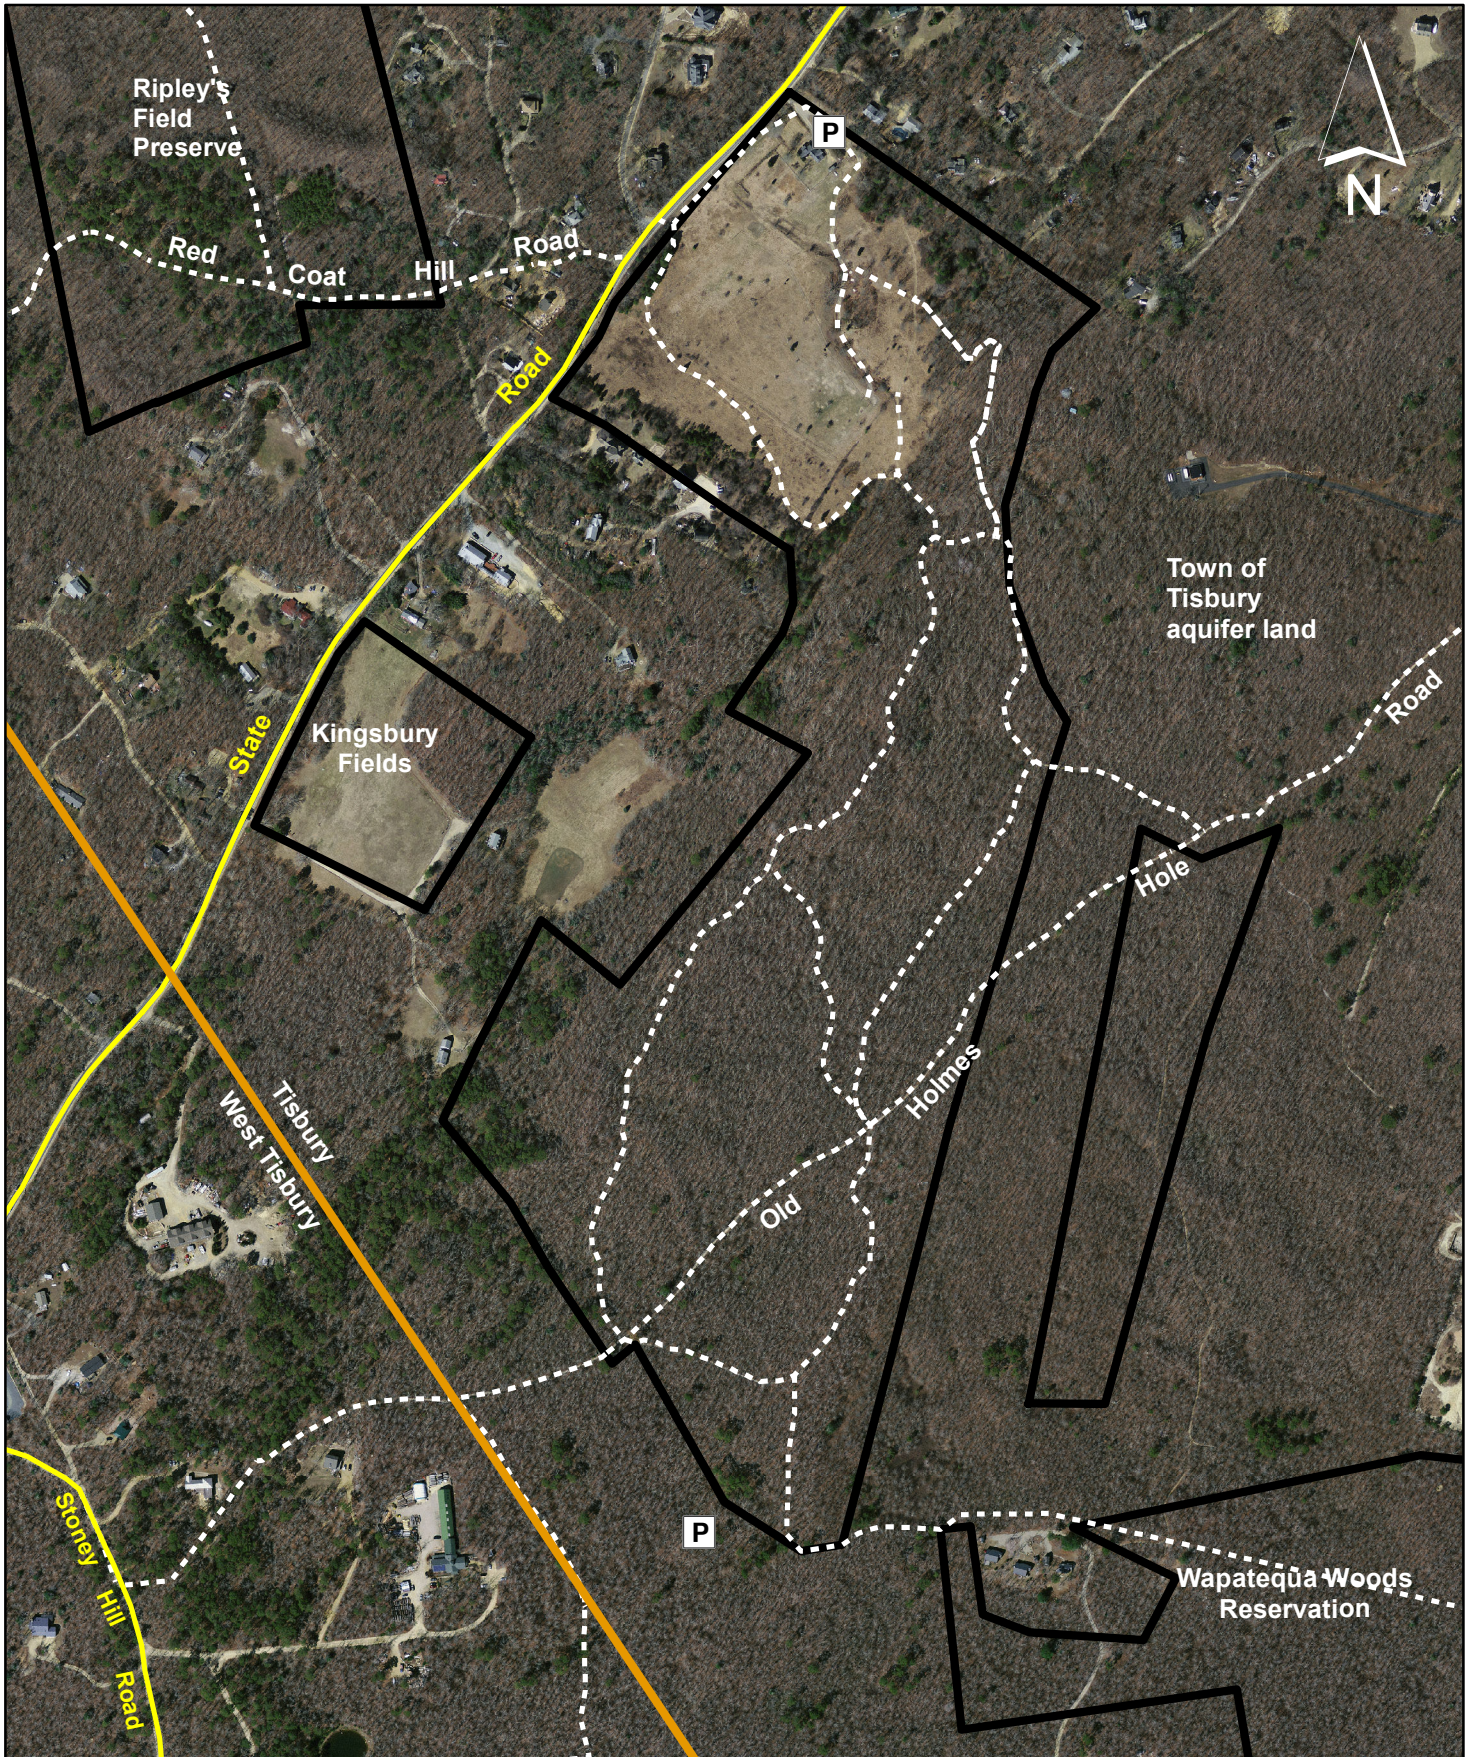

Tisbury Meadow Preserve

Tisbury, Massachusetts 83.8 acres

0 350 700 Feet

map updated by land bank staff on 02-07-2023