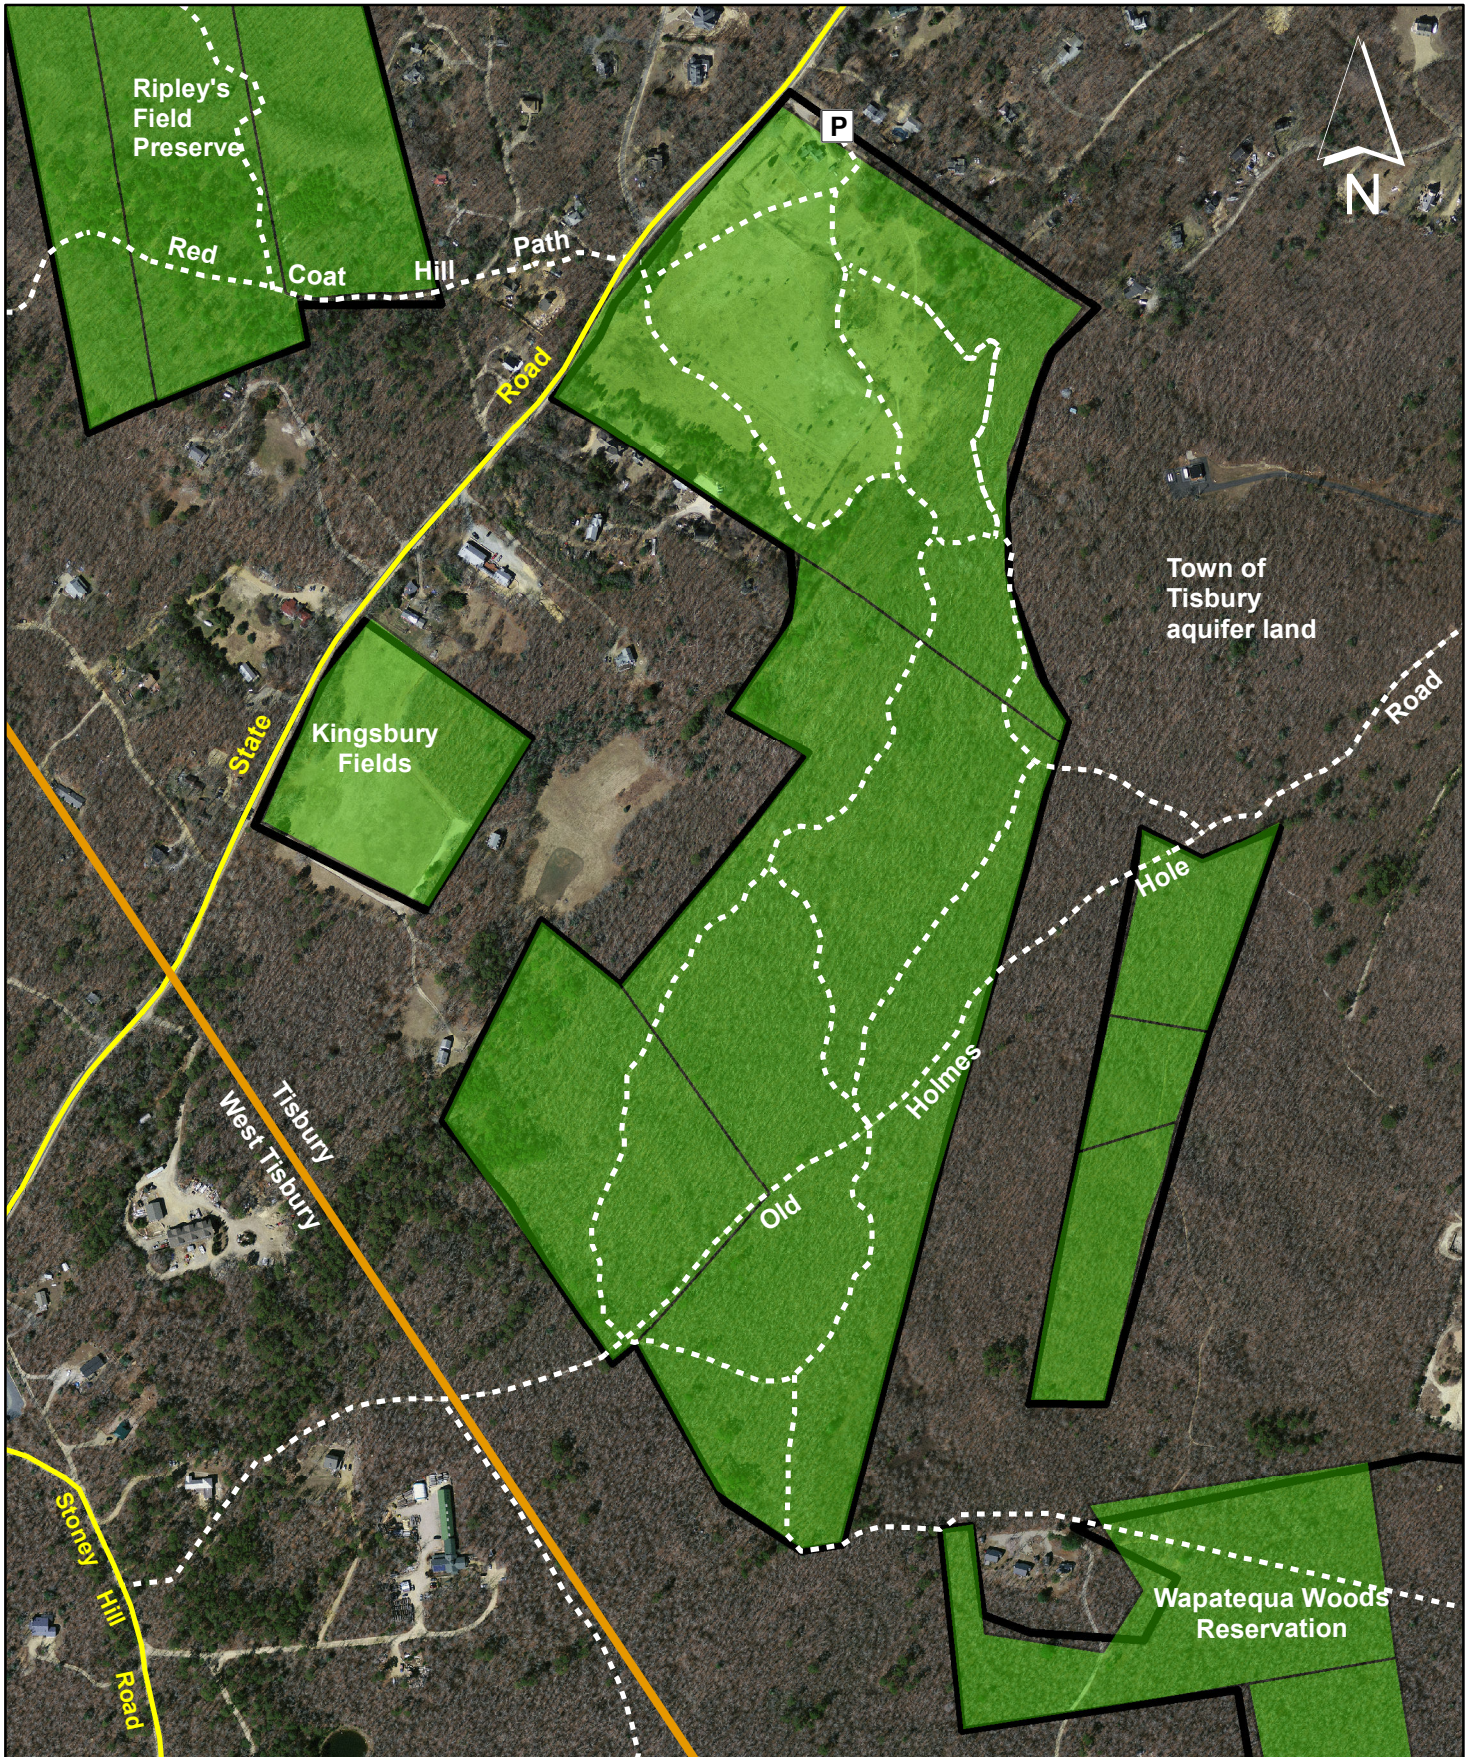

Tisbury Meadow Preserve

Tisbury, Massachusetts 93.0 acres

0 350 700 Feet

map updated by land bank staff on 09-04-2025