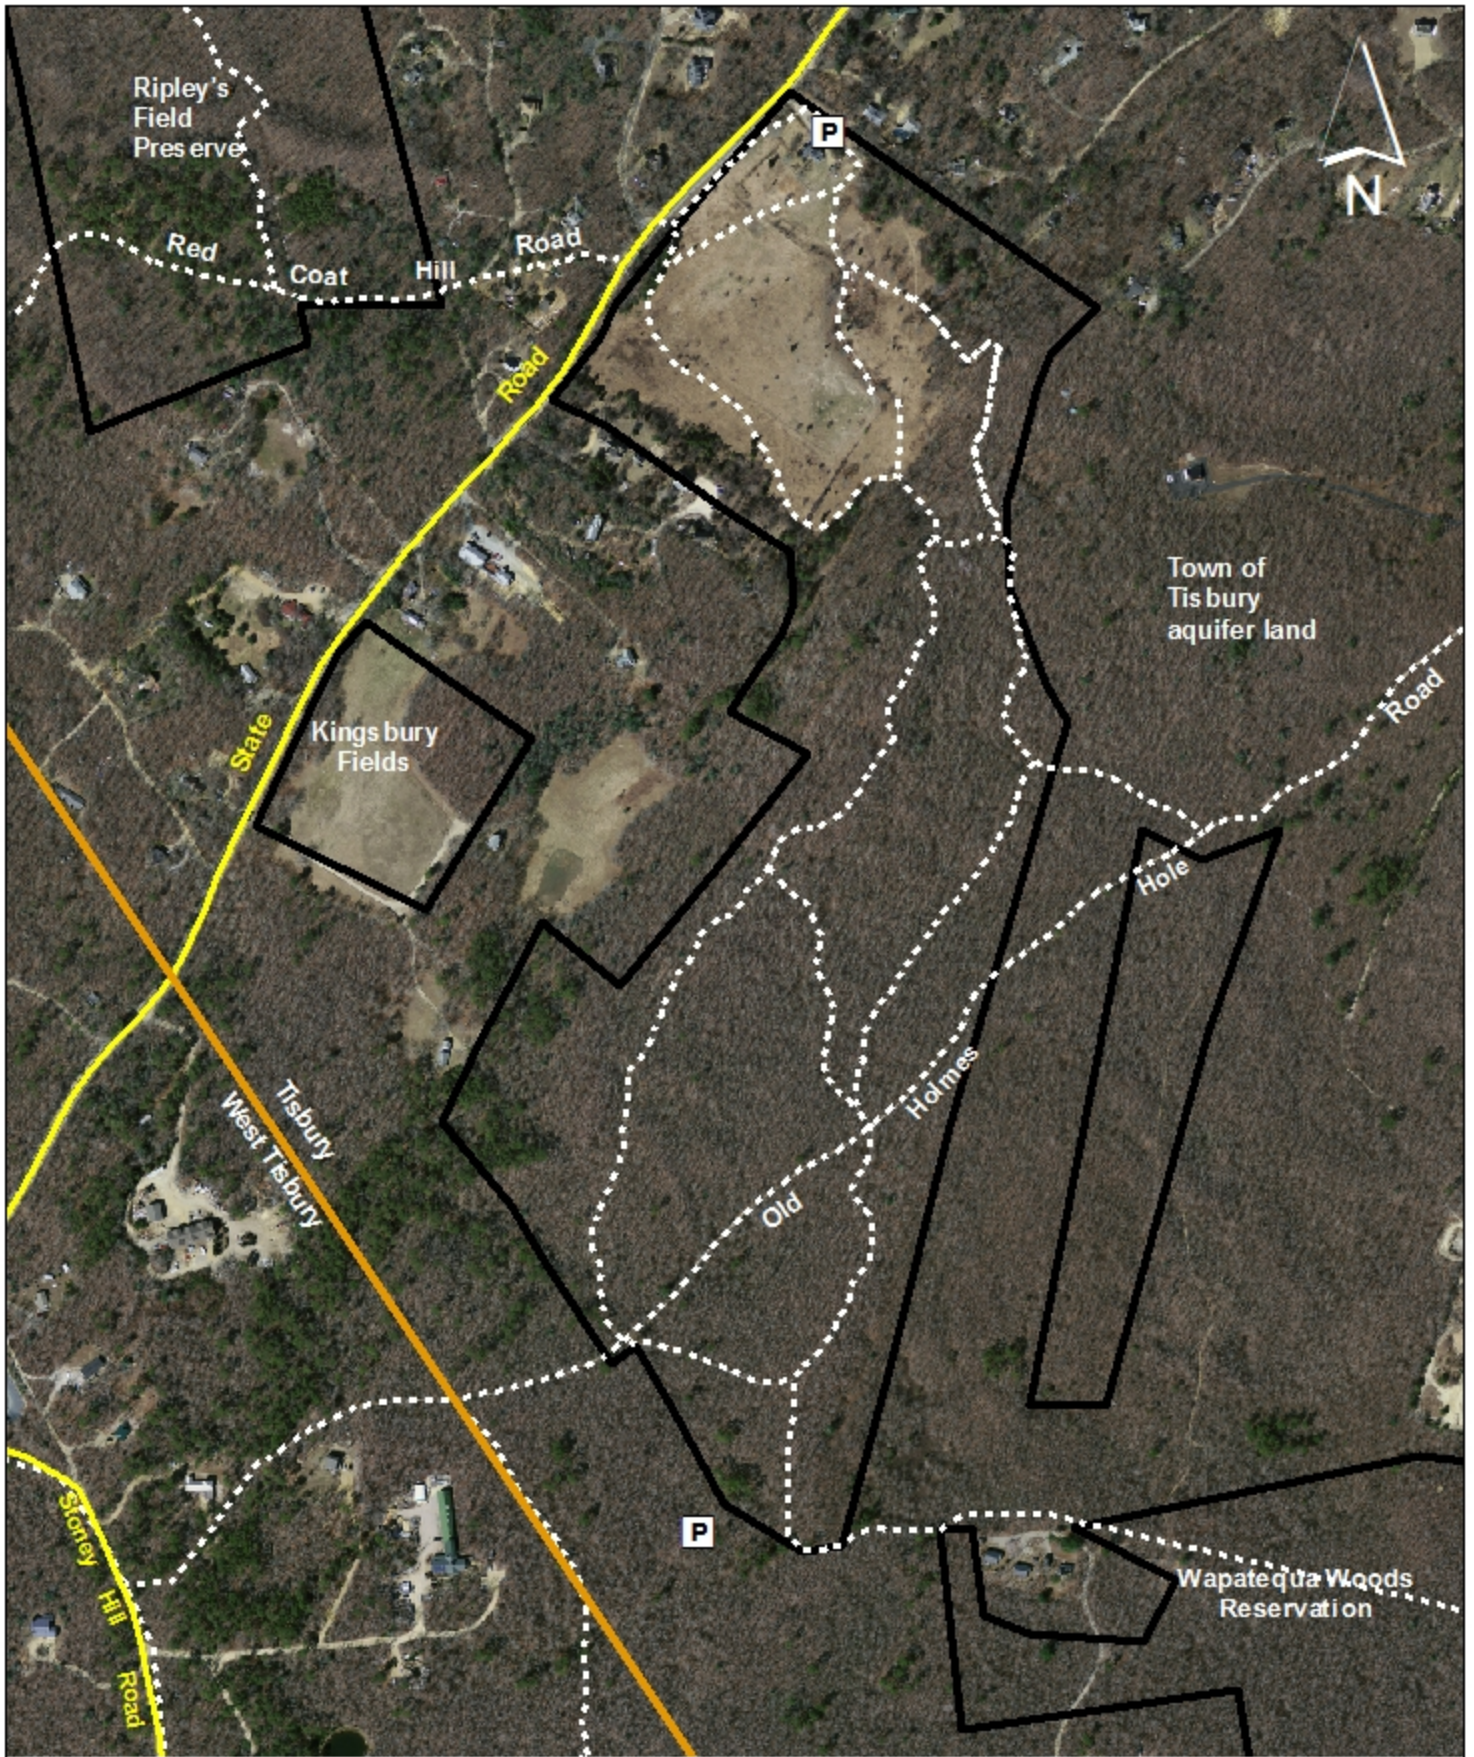

Tisbury Meadow Preserve

Tisbury, Massachusetts 83.8 acres

0 350 700 Feet

map updated by land bank staff on 04-08-2024