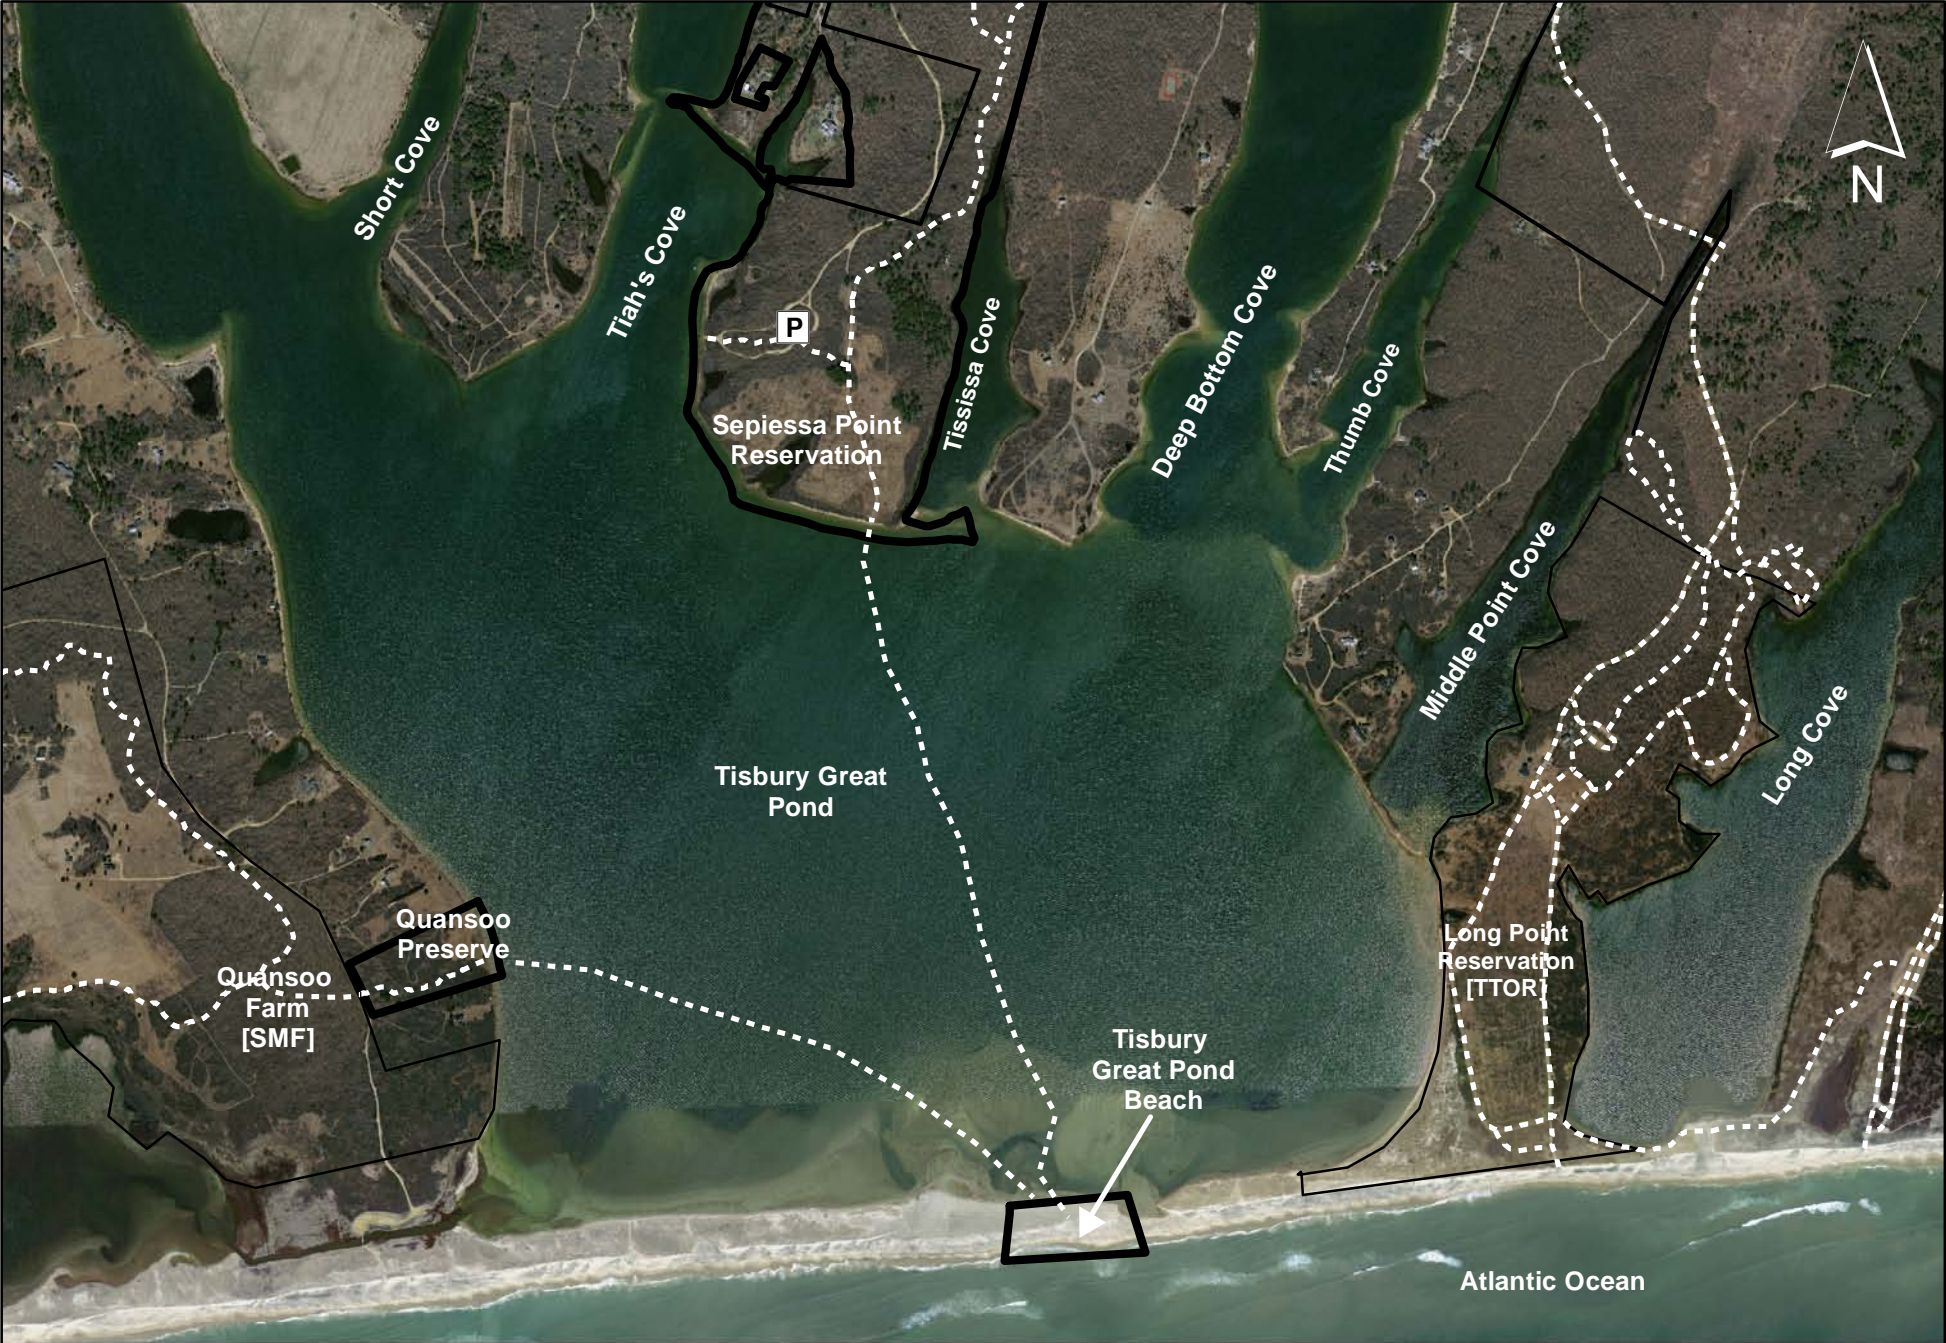

Tisbury Great Pond Beach

West Tisbury, Massachusetts 3.8 acres

0 400 800 1,600 Feet

map updated by land bank staff on 09/19/2012