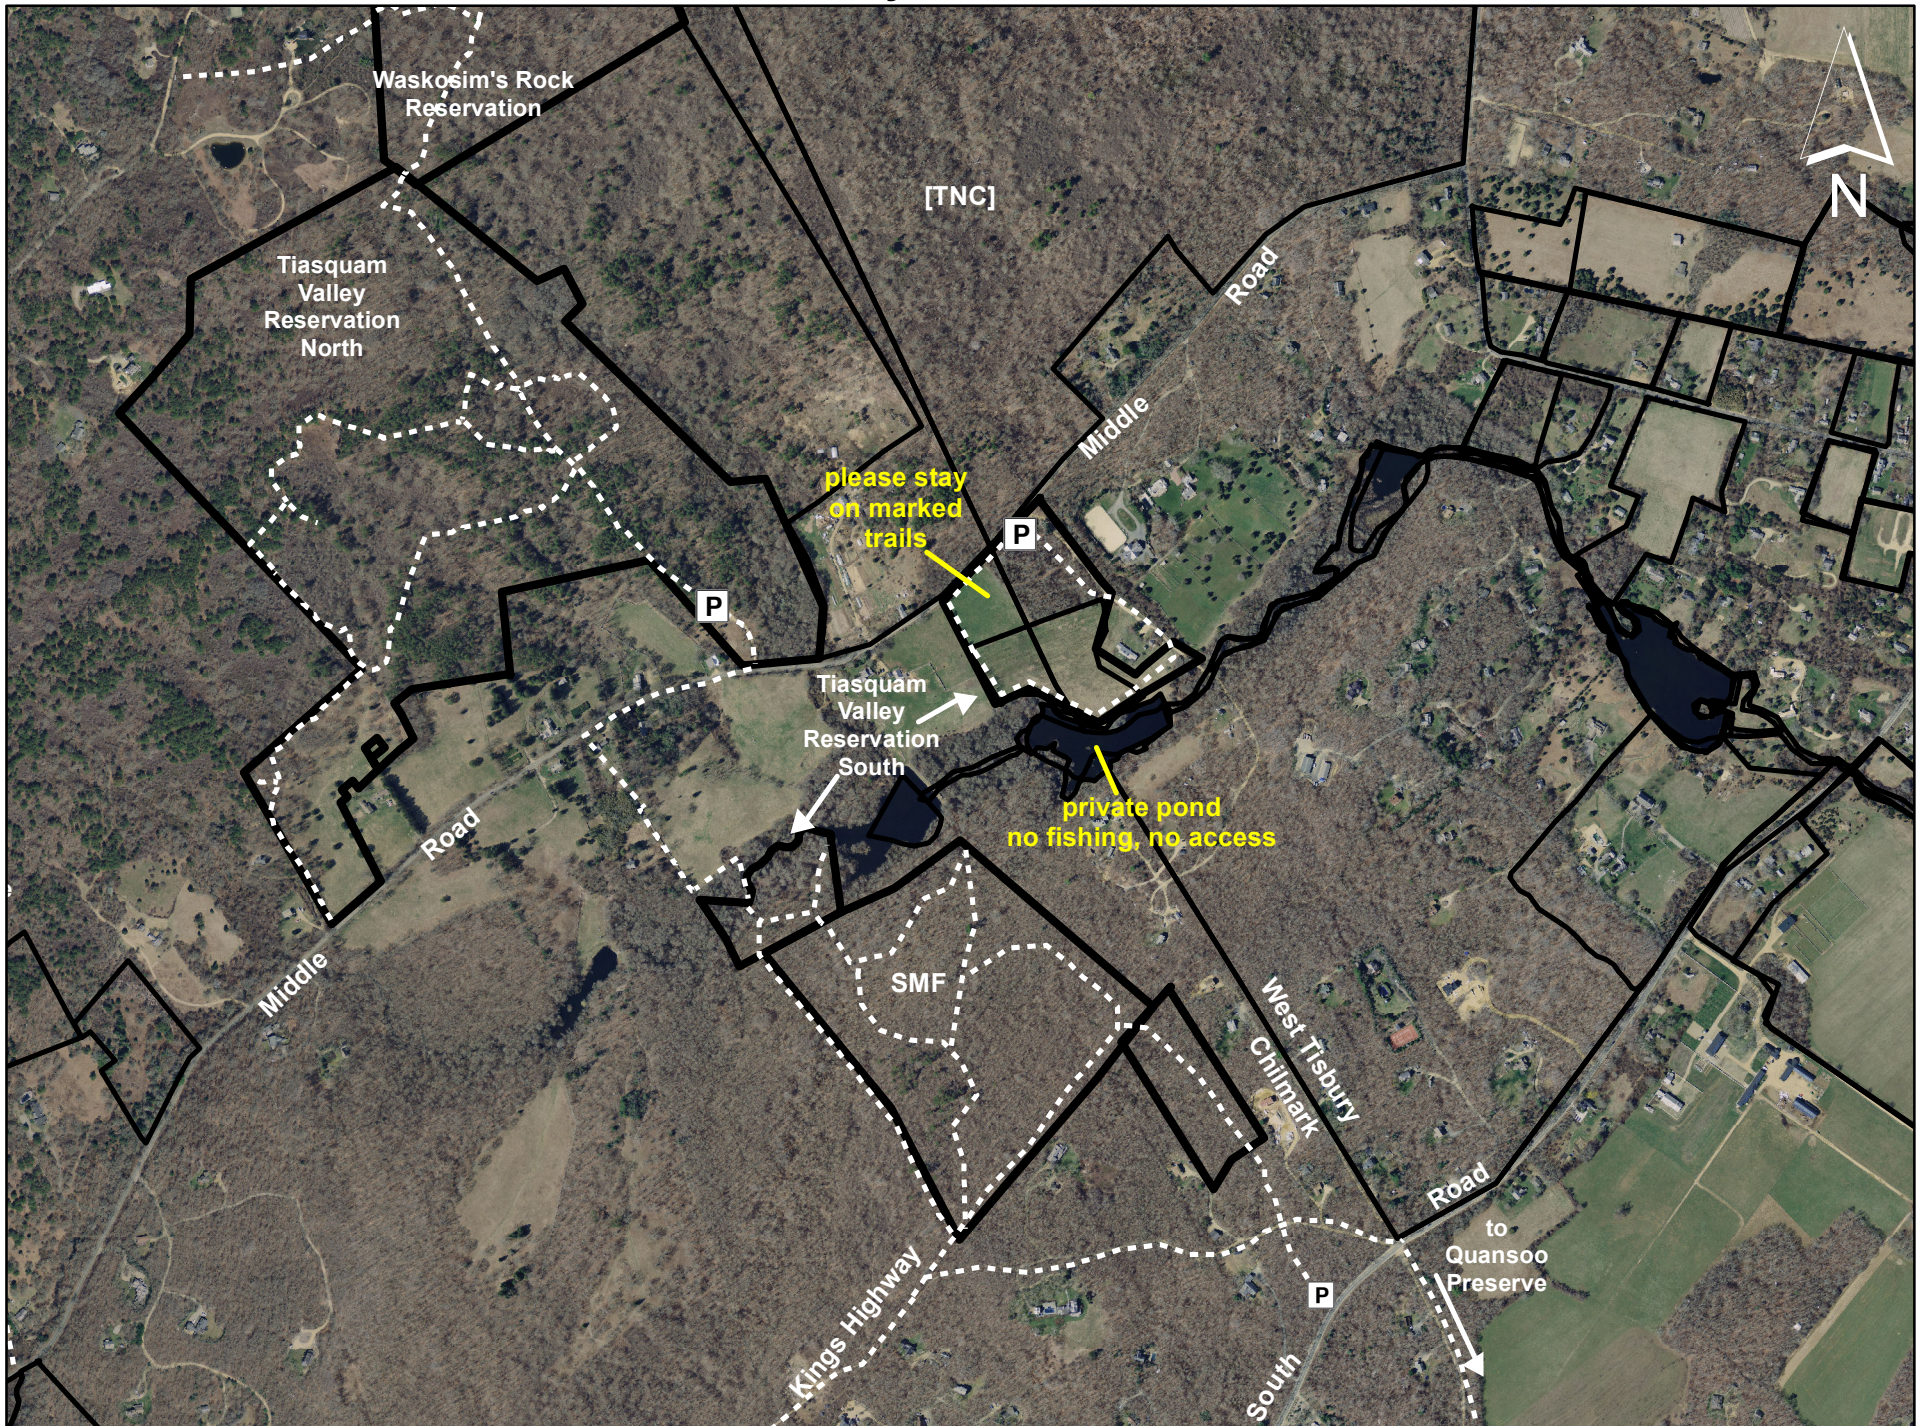

Tiasquam Valley Reservation Chilmark/West Tisbury Massachusetts 115.8 acres

0 250 500 1,000 Feet

map updated by land bank staff on 03/02/18