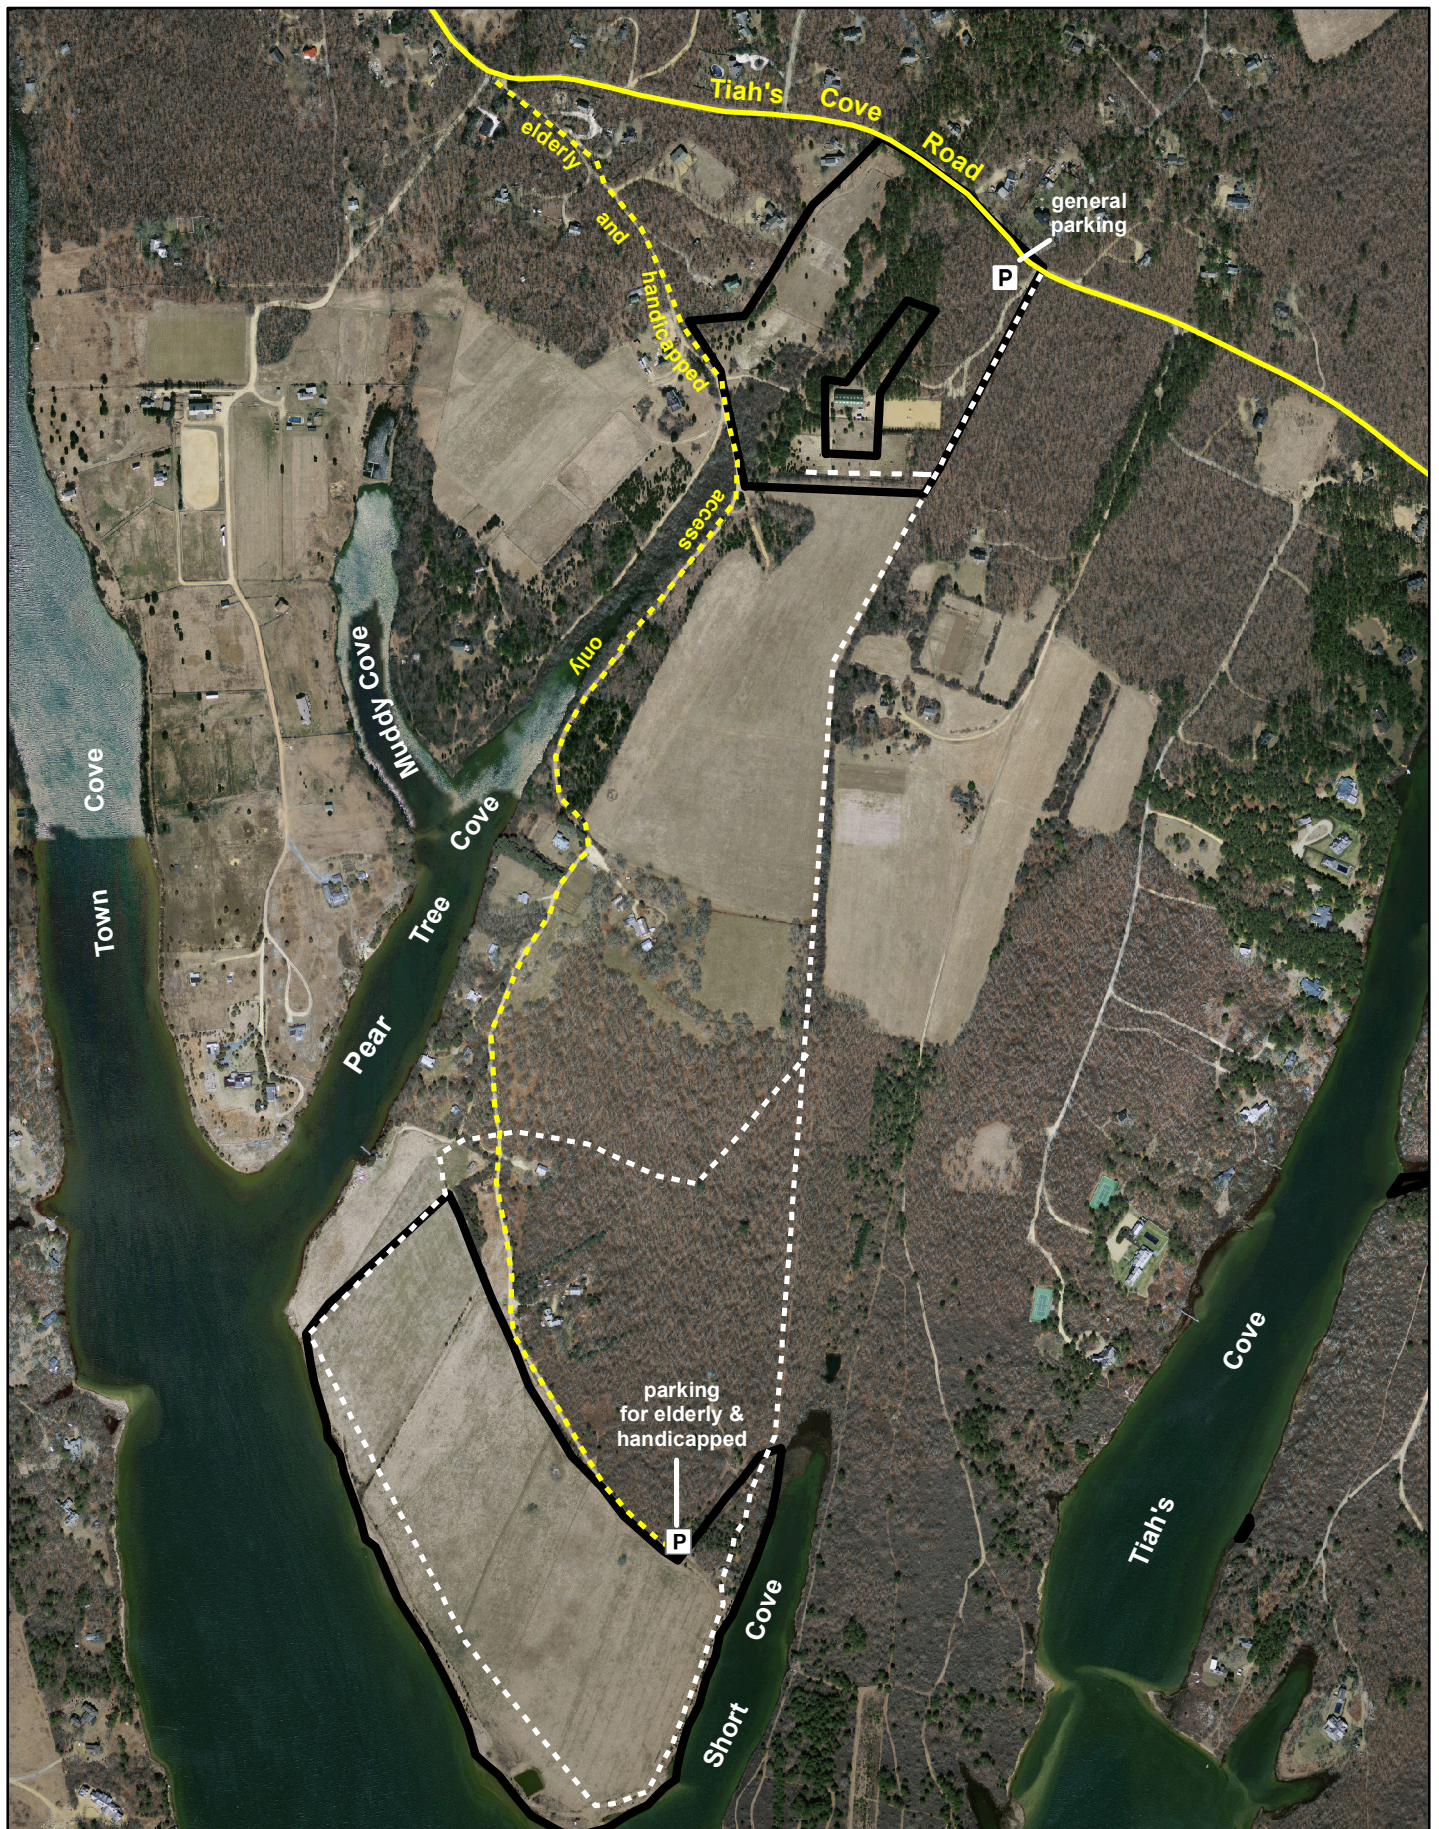

# Short Cove Preserve West Tisbury, Massachusetts 56.2 acres

0 320 640 1,280 Feet

map made by land bank staff on 03-16-2022

Note: Map prepared by the Martha's Vineyard Land Bank for planning purposes only. The land bank is not responsible for end-users interpretation of the map.