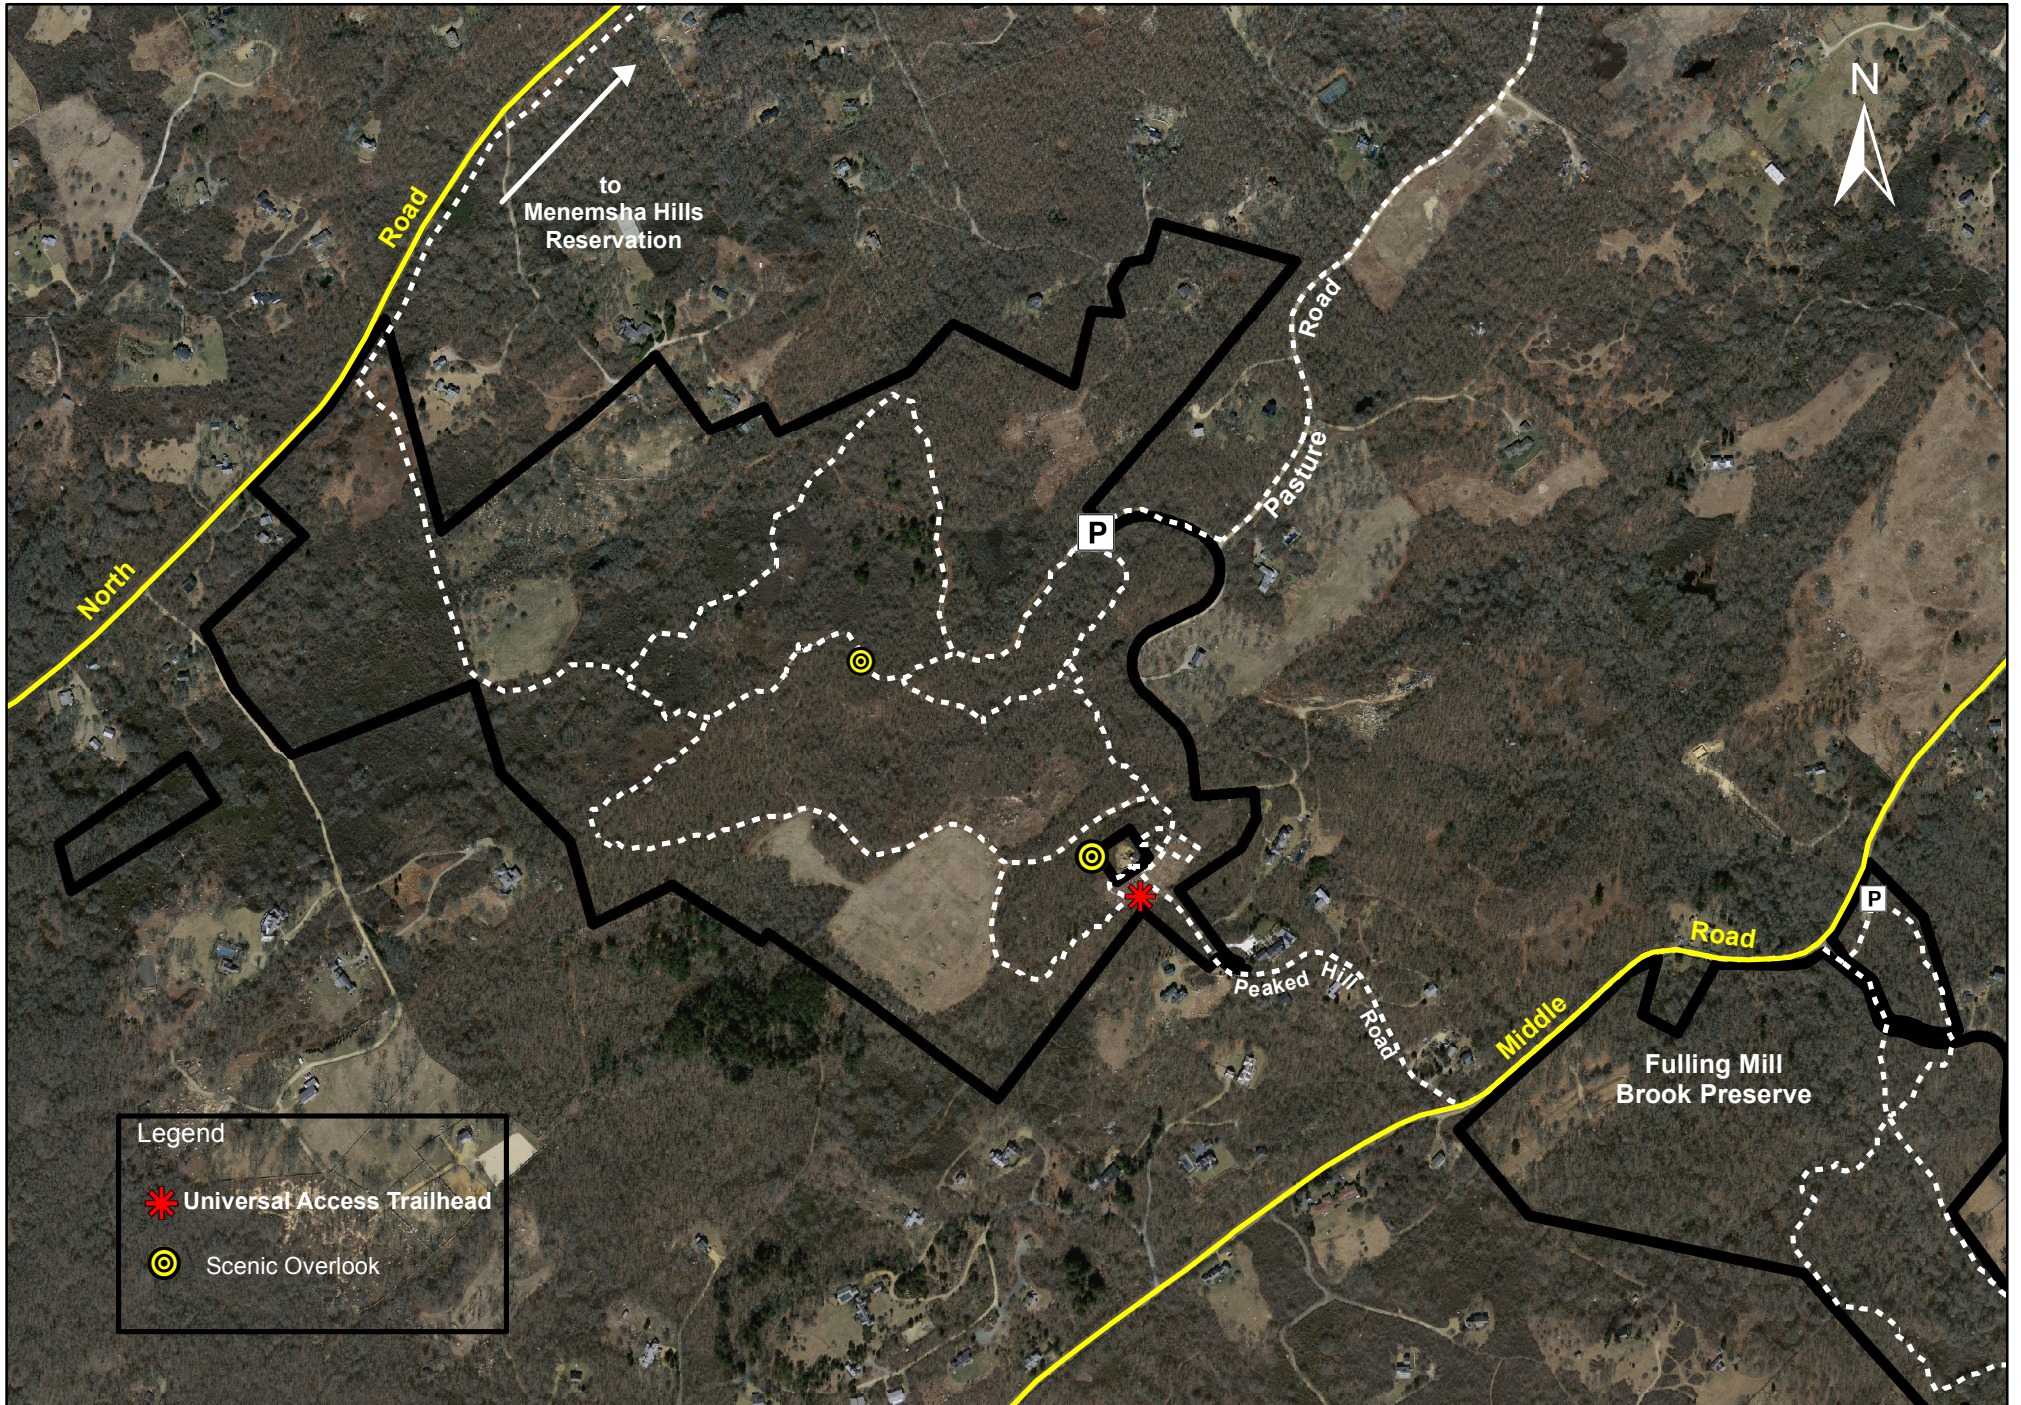

Peaked Hill Reservation Chilmark, Massachusetts 148.9 acres

0 375 750 1,500 Feet

Map updated by land bank staff on 11-19-2019