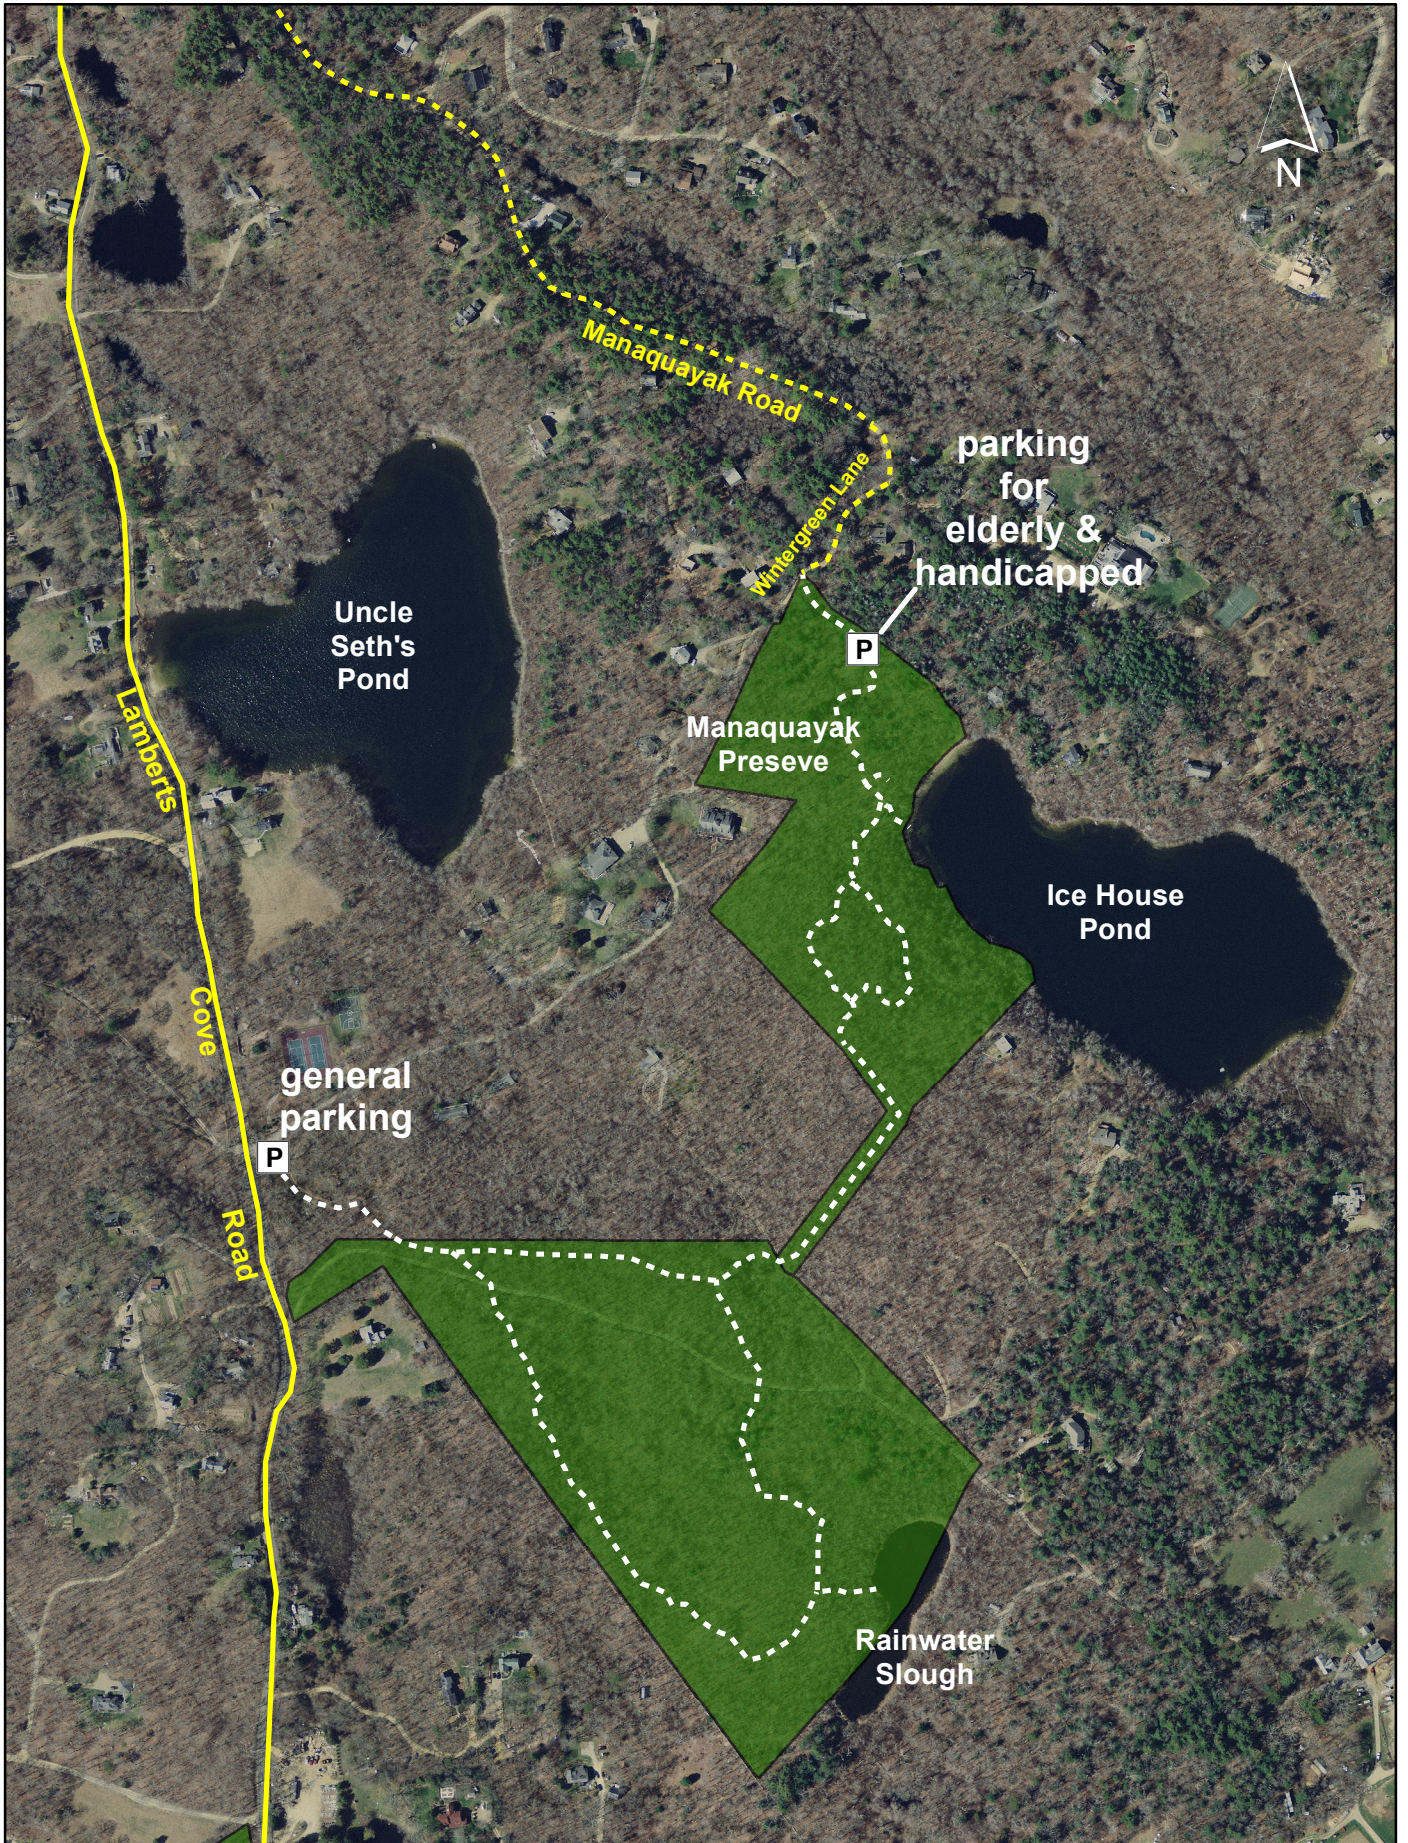

Manaquayak Preserve
West Tisbury, MA 33.7 acres

0 500 1,000 Feet

map revised by land bank staff on 03-16-2022