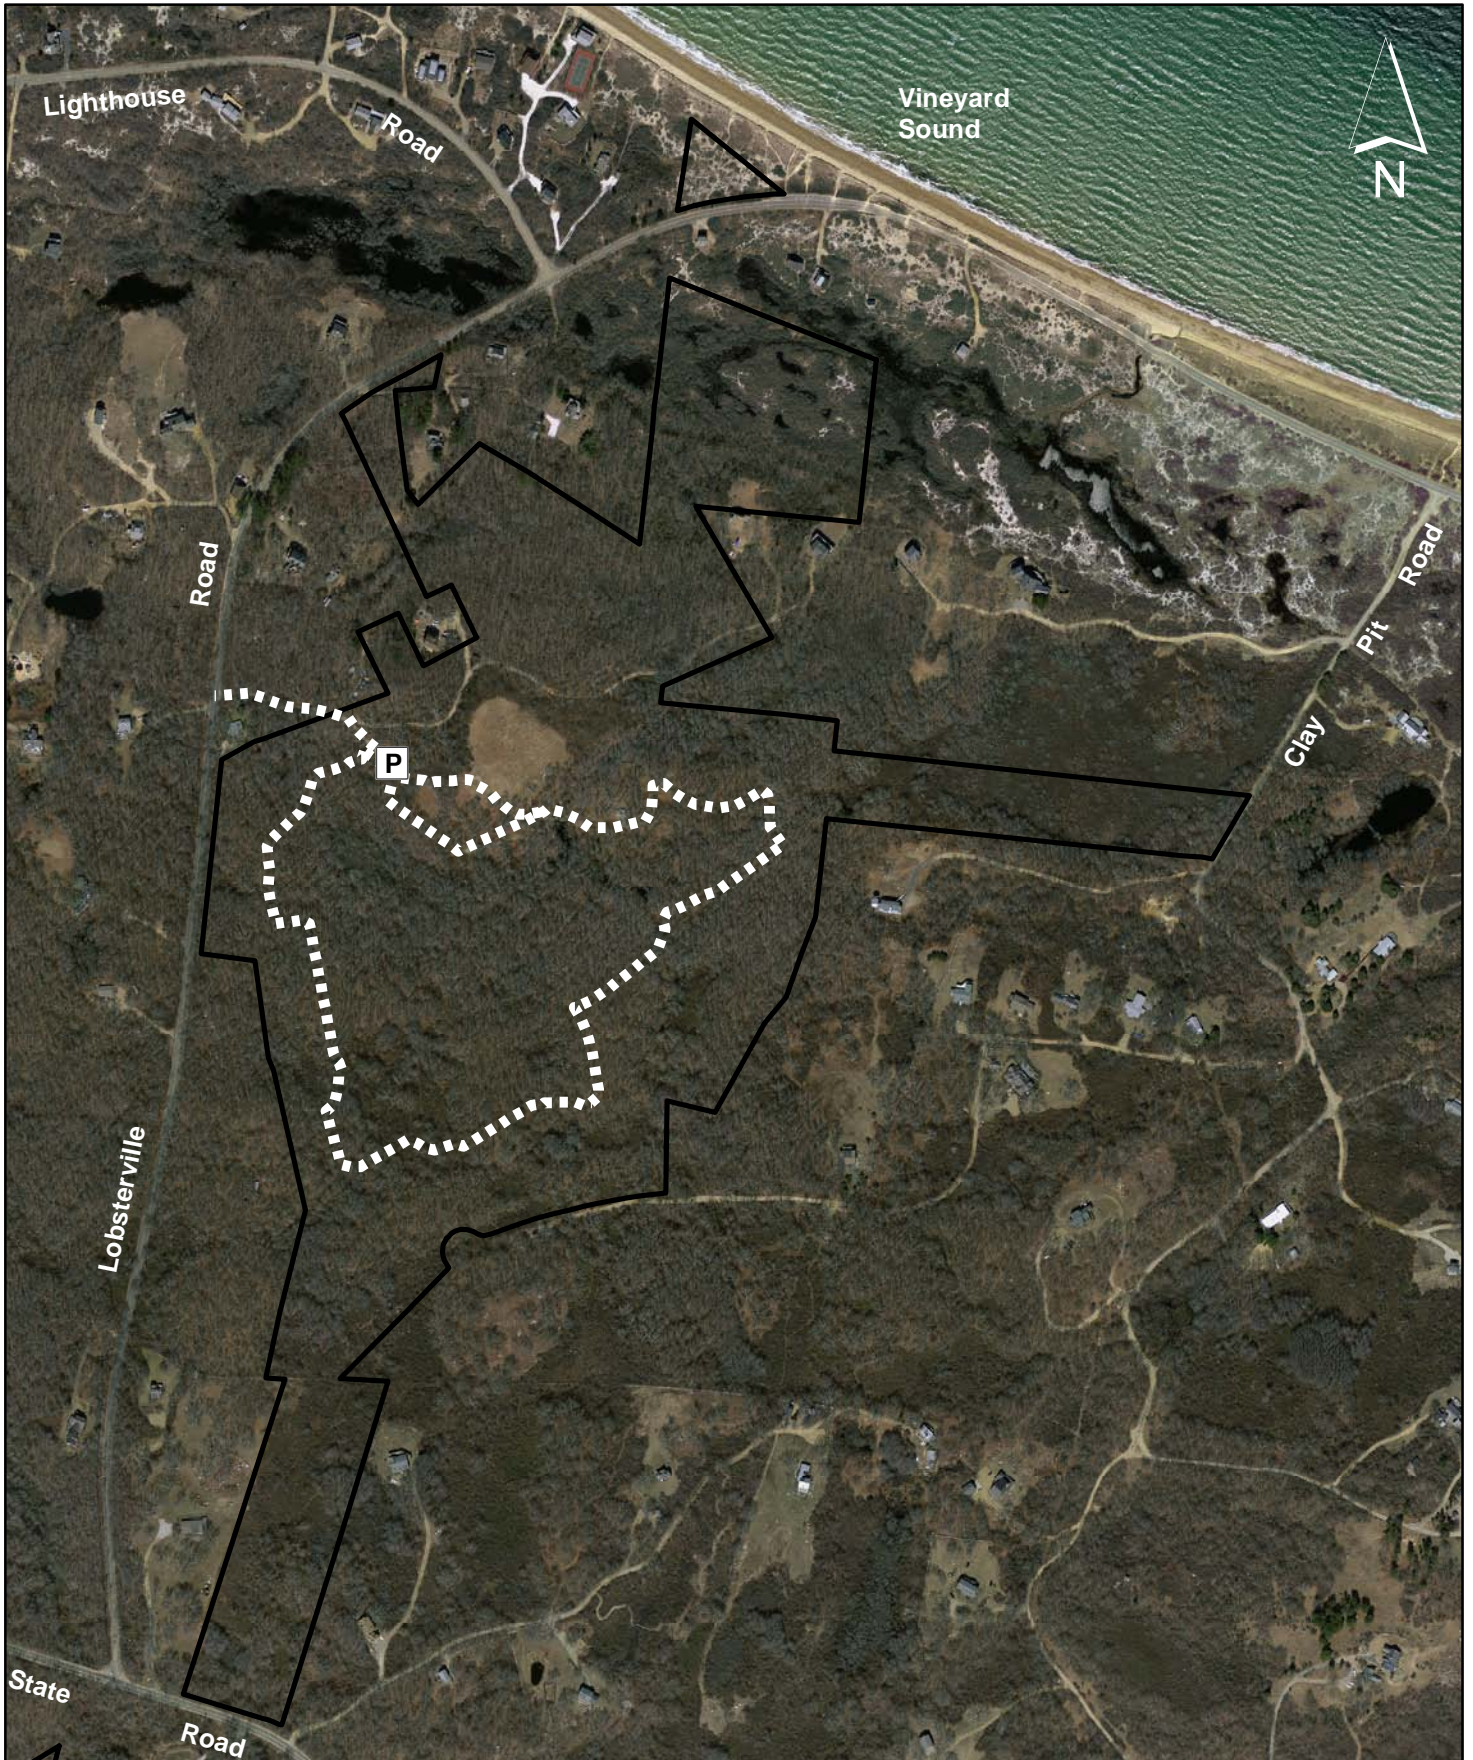

Gay Head Moraine  
Aquinnah, Massachusetts 103.2 acres

0 500 1,000 Feet

map updated by land bank staff on 09-05-2012