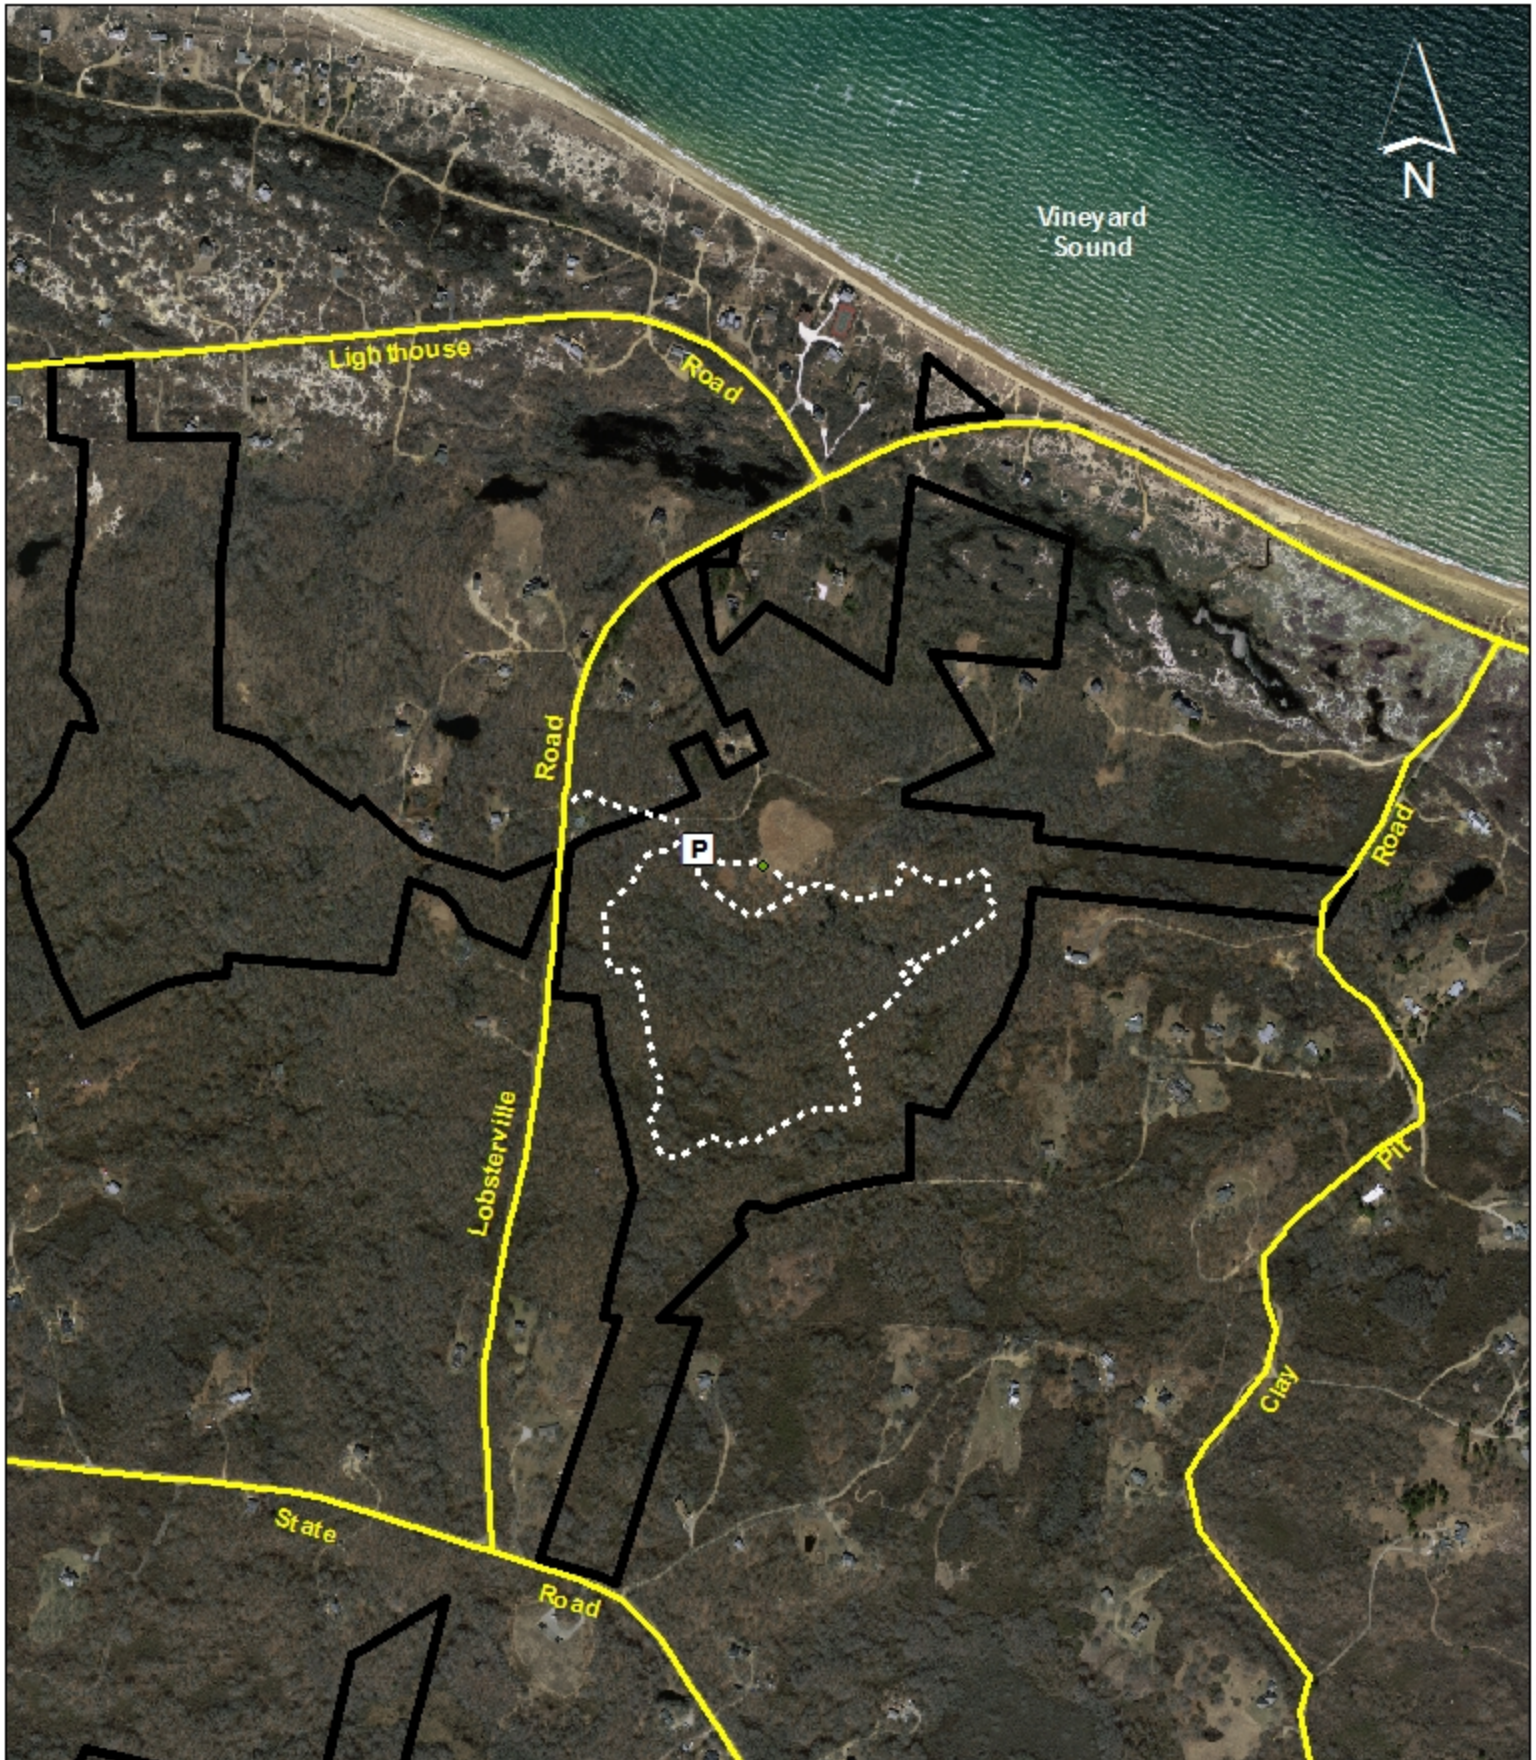

Gay Head Moraine
Aquinnah, Massachusetts 119.6 acres

0 650 1,300 Feet

map updated by land bank staff on 01-24-2024