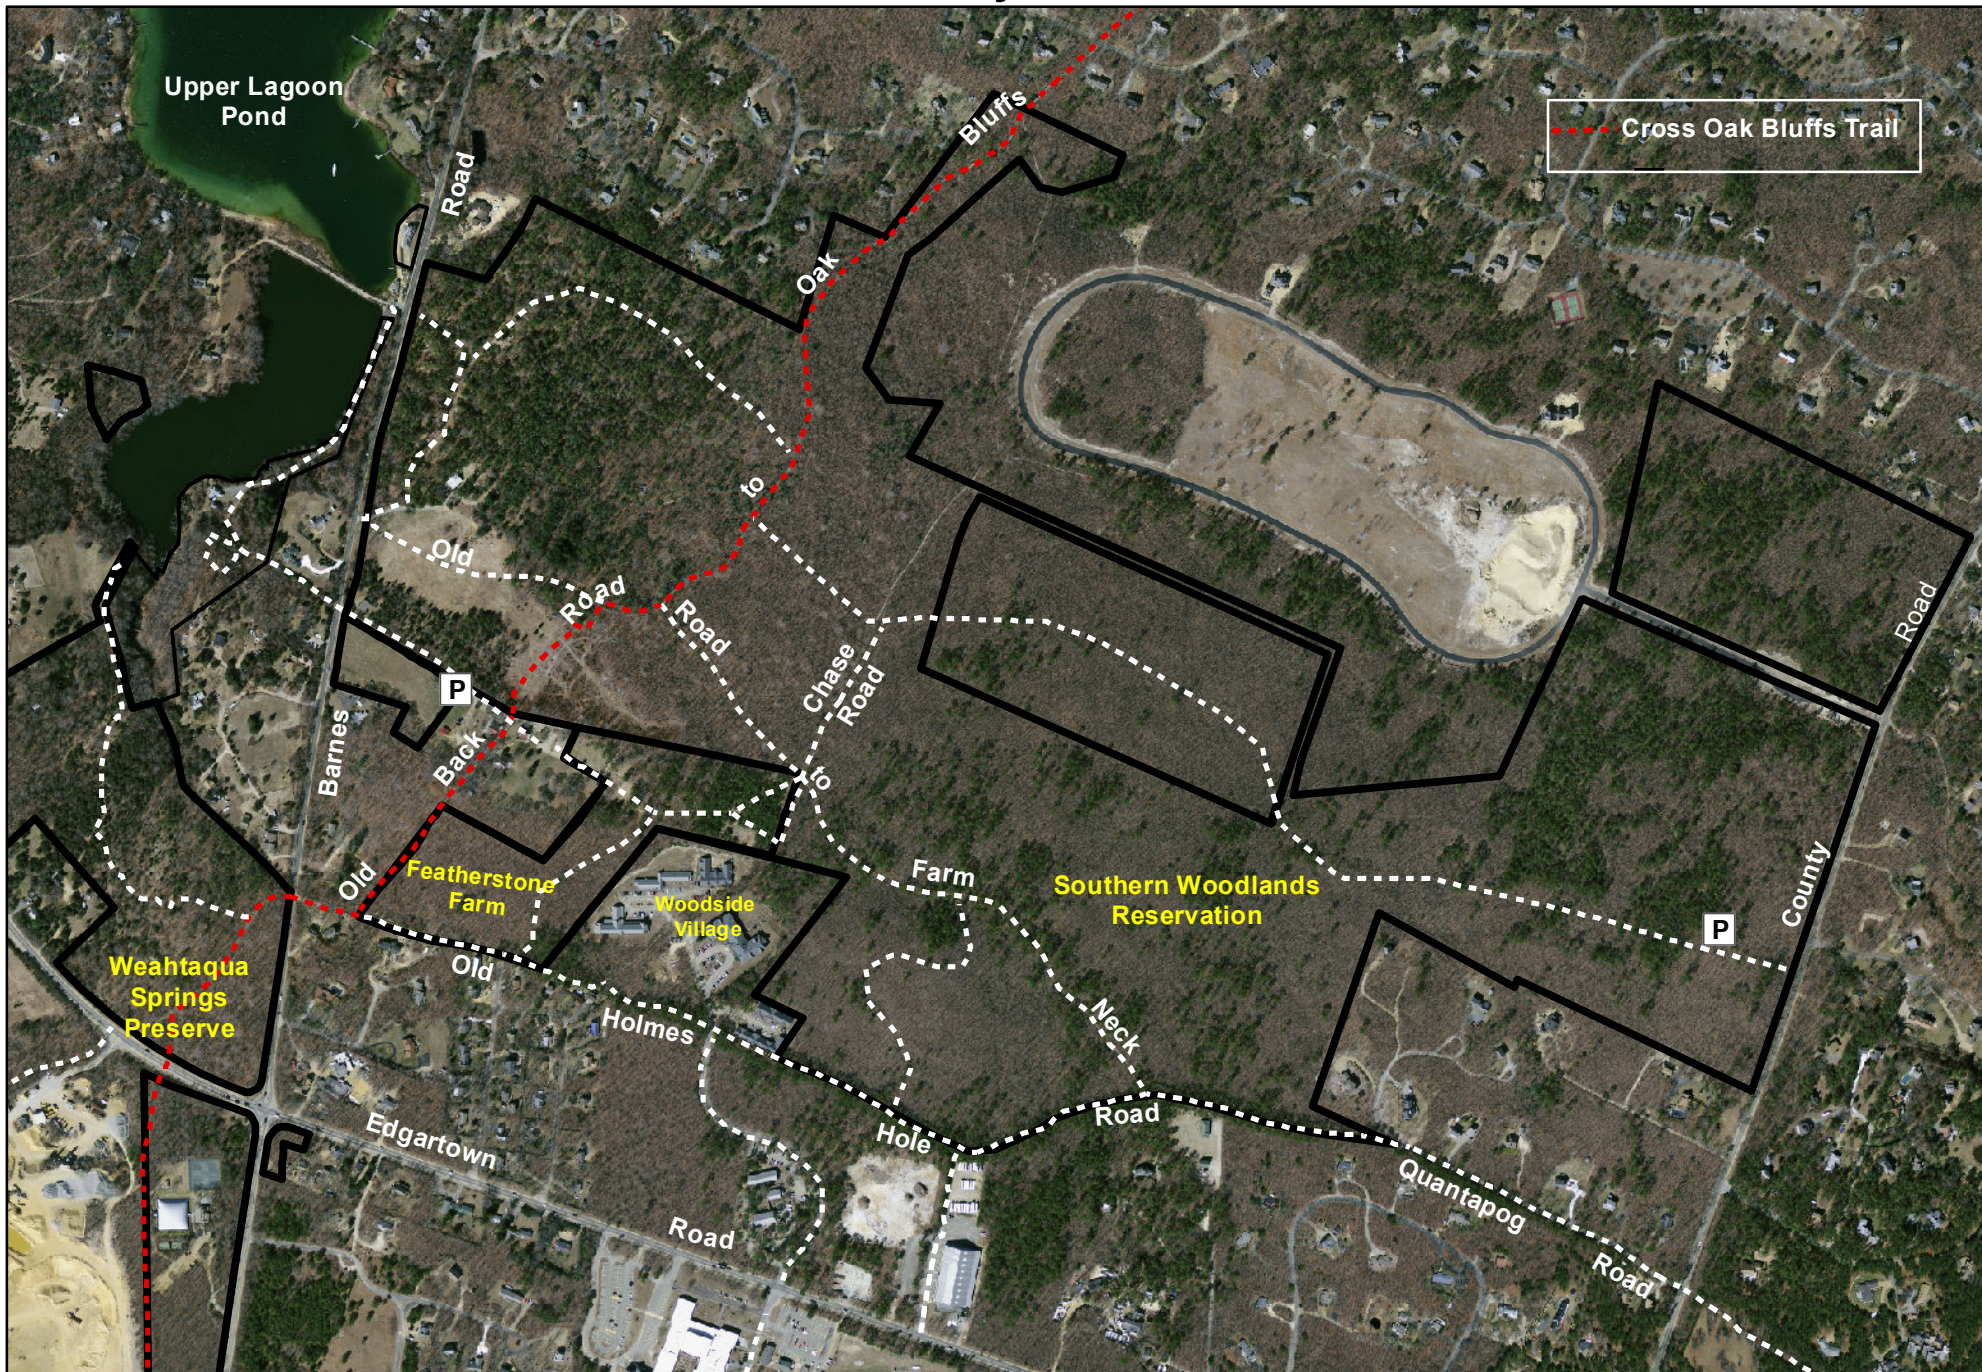

Featherstone Farm-Southern Woodlands Reservation-Weahtaqua Springs Preserve Oak Bluffs and Tisbury, Massachusetts 287.3 acres

0 600 1,200 Feet

map revised by land bank staff on 05-07-2014