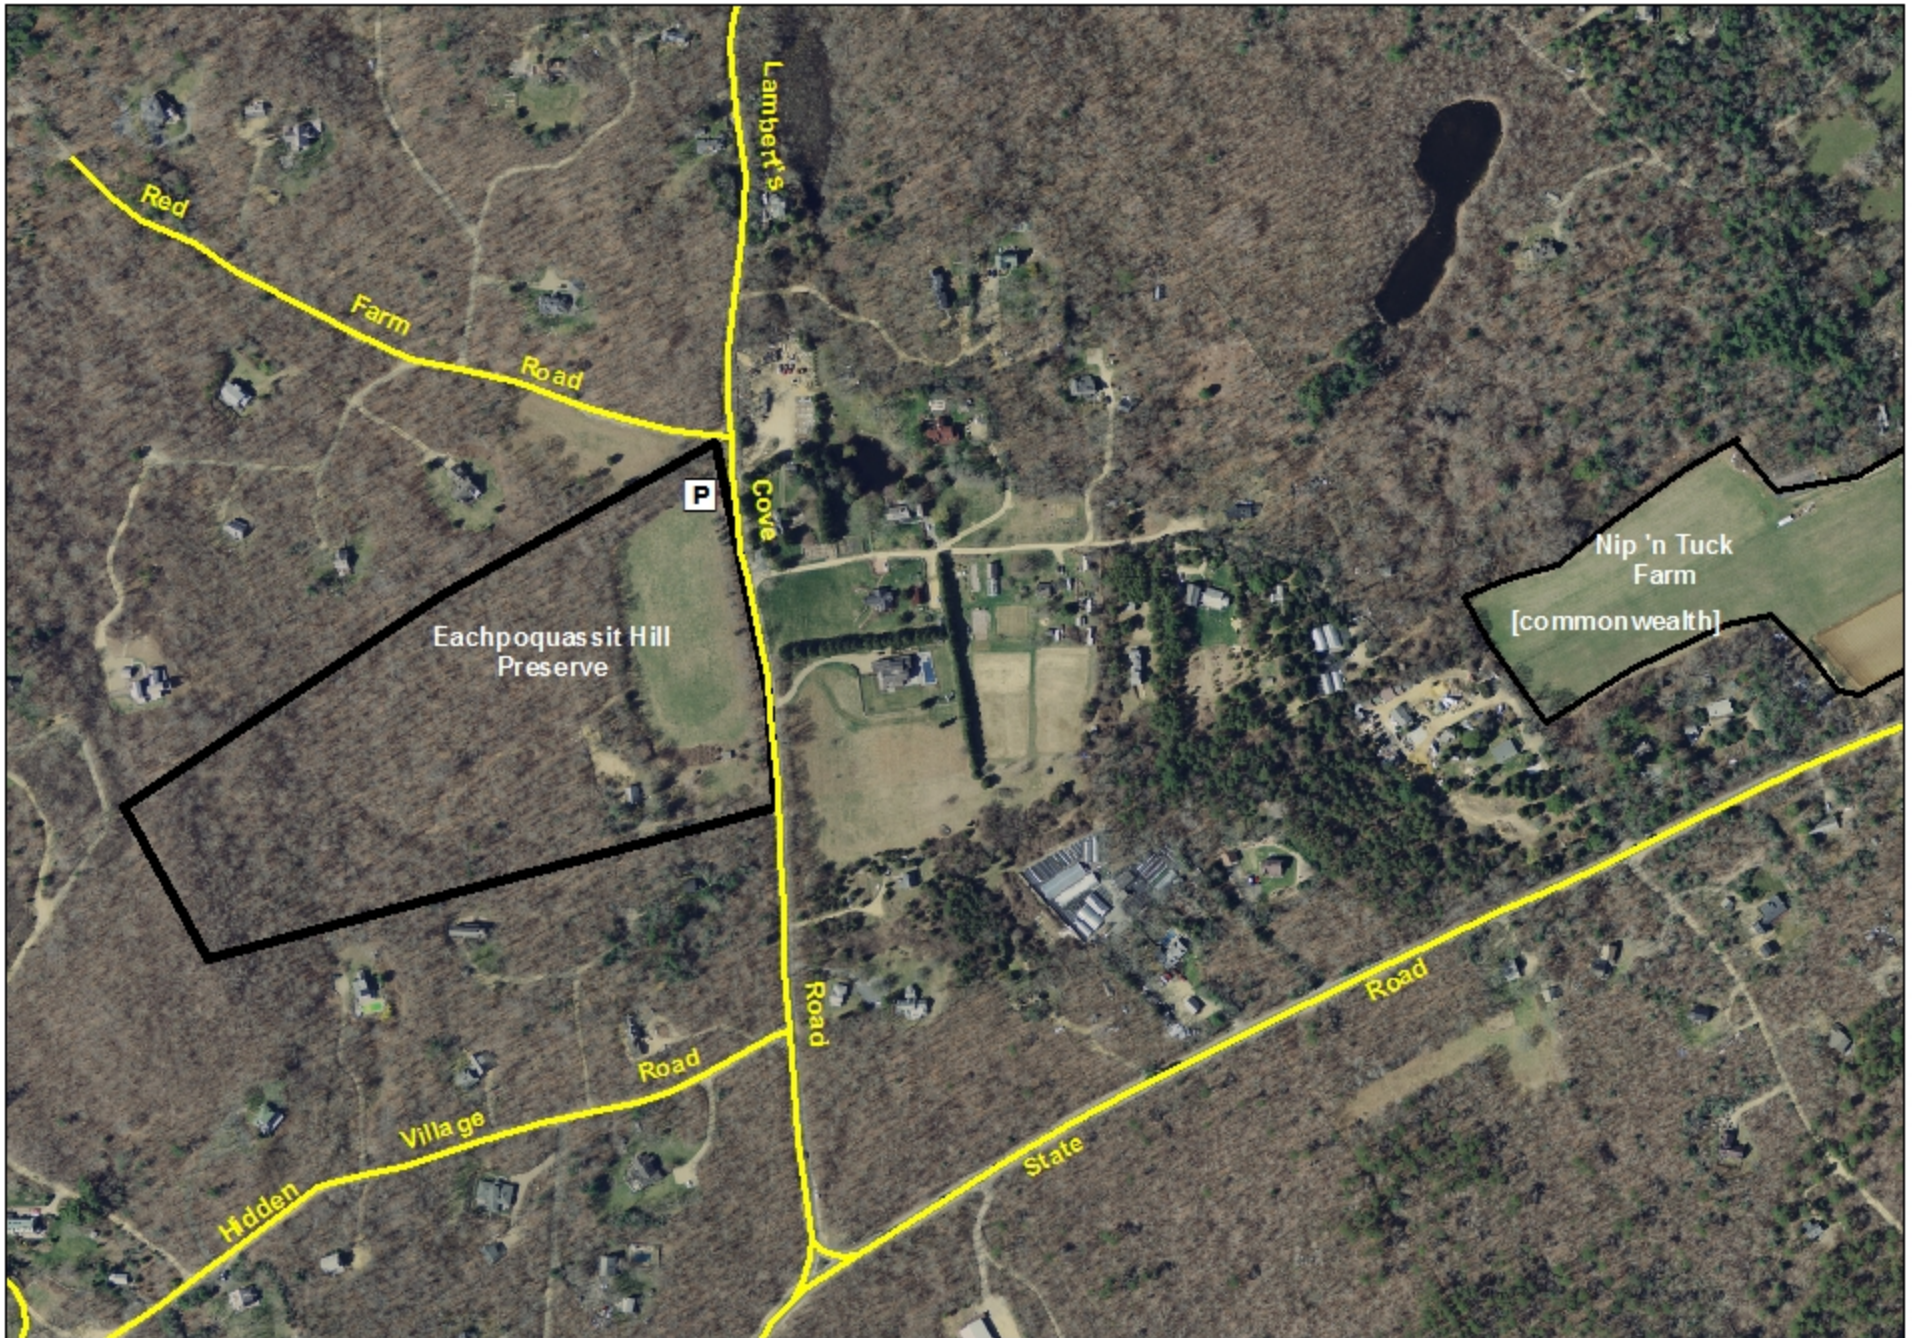

**Eachpoquassit Hill Preserve**  
**West Tisbury, Massachusetts 14.5 acres**

0 410 820 Feet

map updated by land bank staff on 03-20-2024