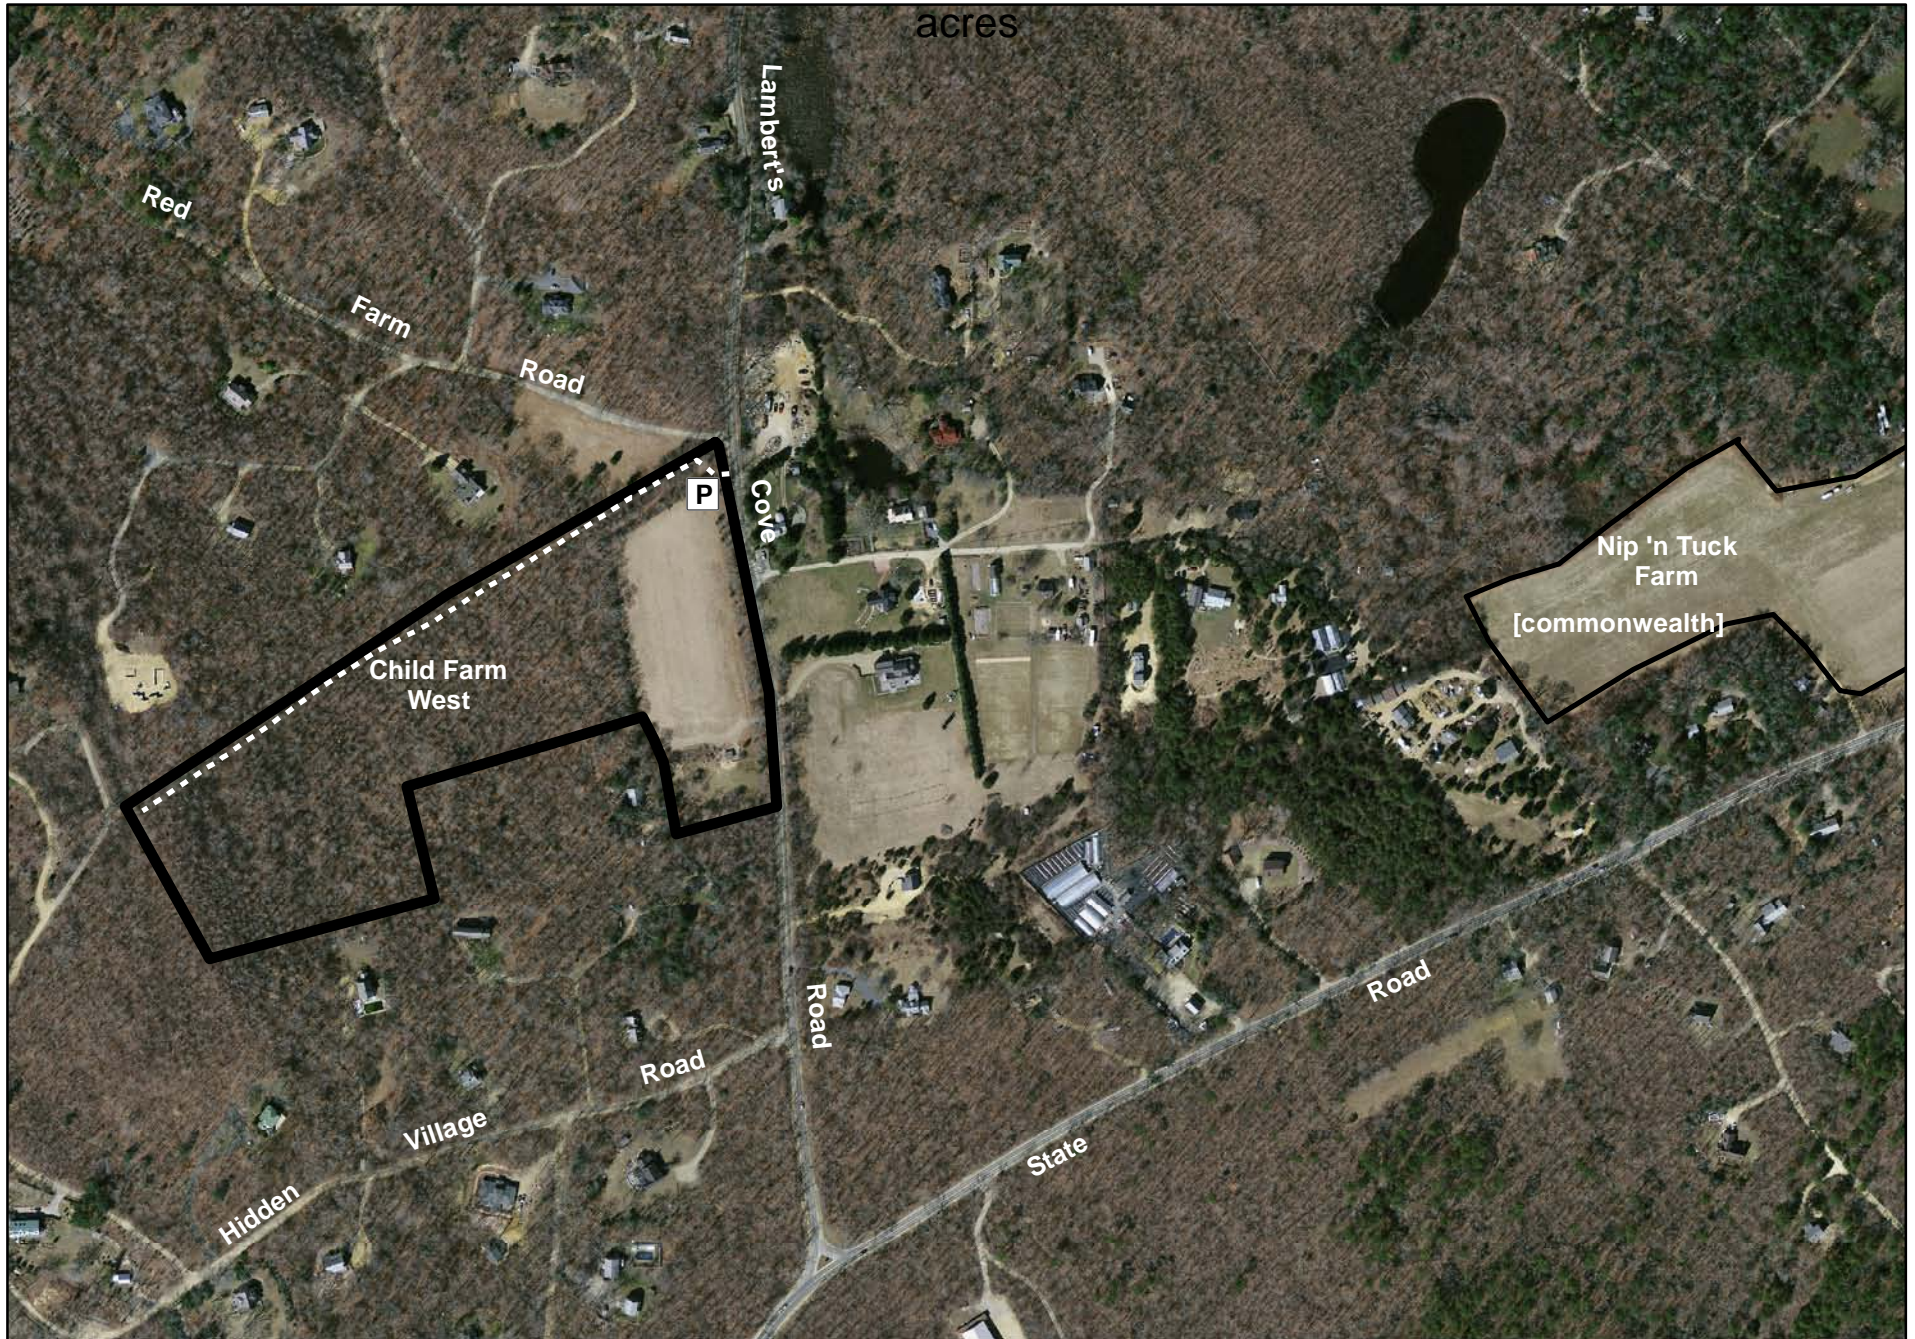

Eachpoquassit Hill (privately owned)  
West Tisbury, Massachusetts 14.5

acres

0 400 800 Feet

map updated by land bank staff on 09-05-2012