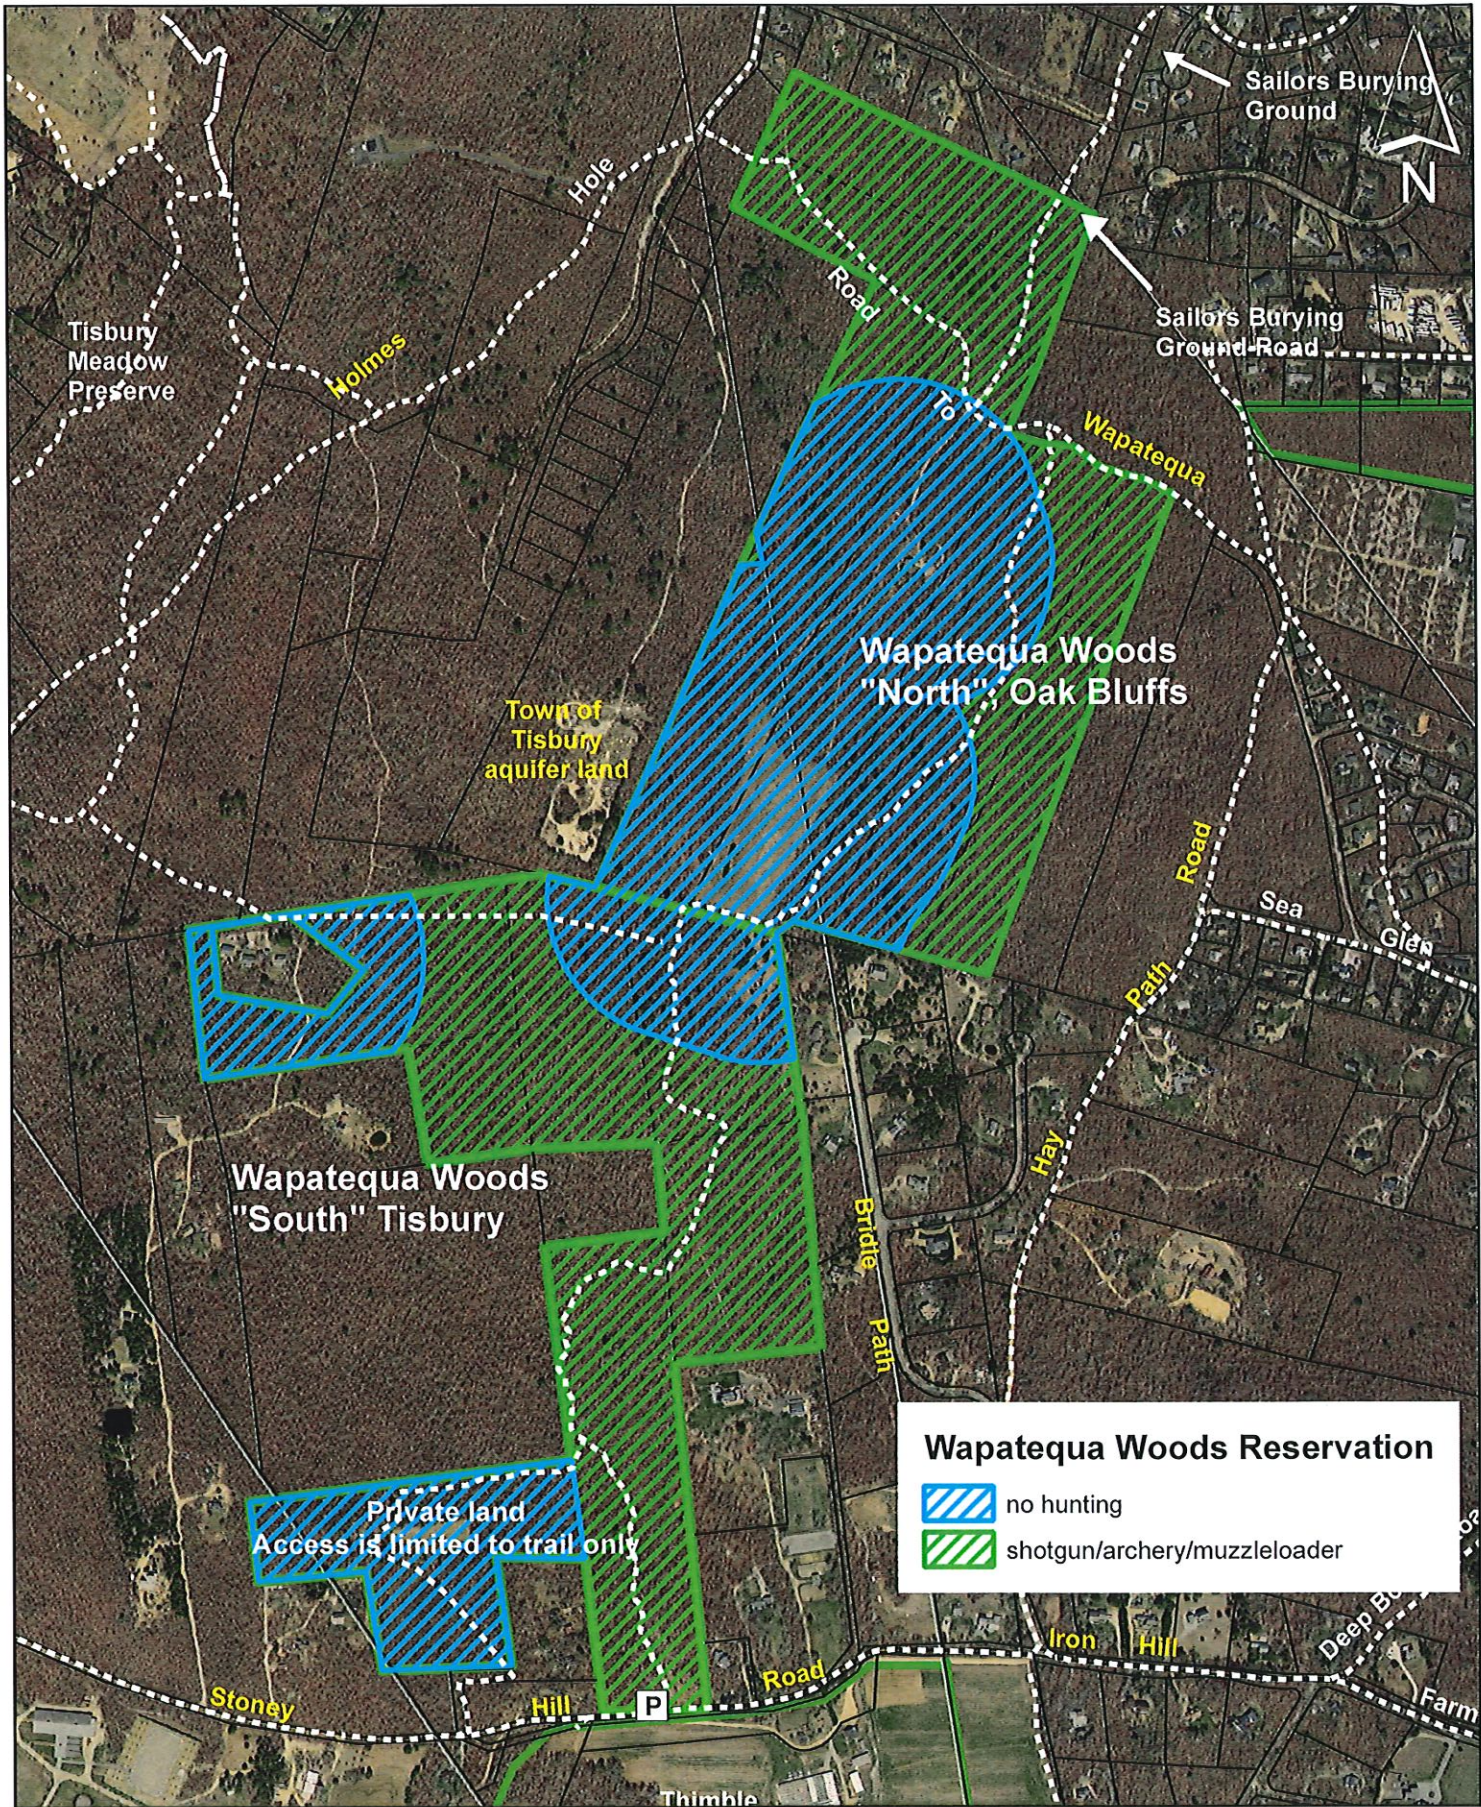

Wapatequa Woods Reservation Oak Bluffs-Tisbury, Massachusetts 109.7 acres

Wapatequa Woods Reservation

-  no hunting
-  shotgun/archery/muzzleloader

0 500 1,000 Feet

Map created by land bank staff 12-5-2022