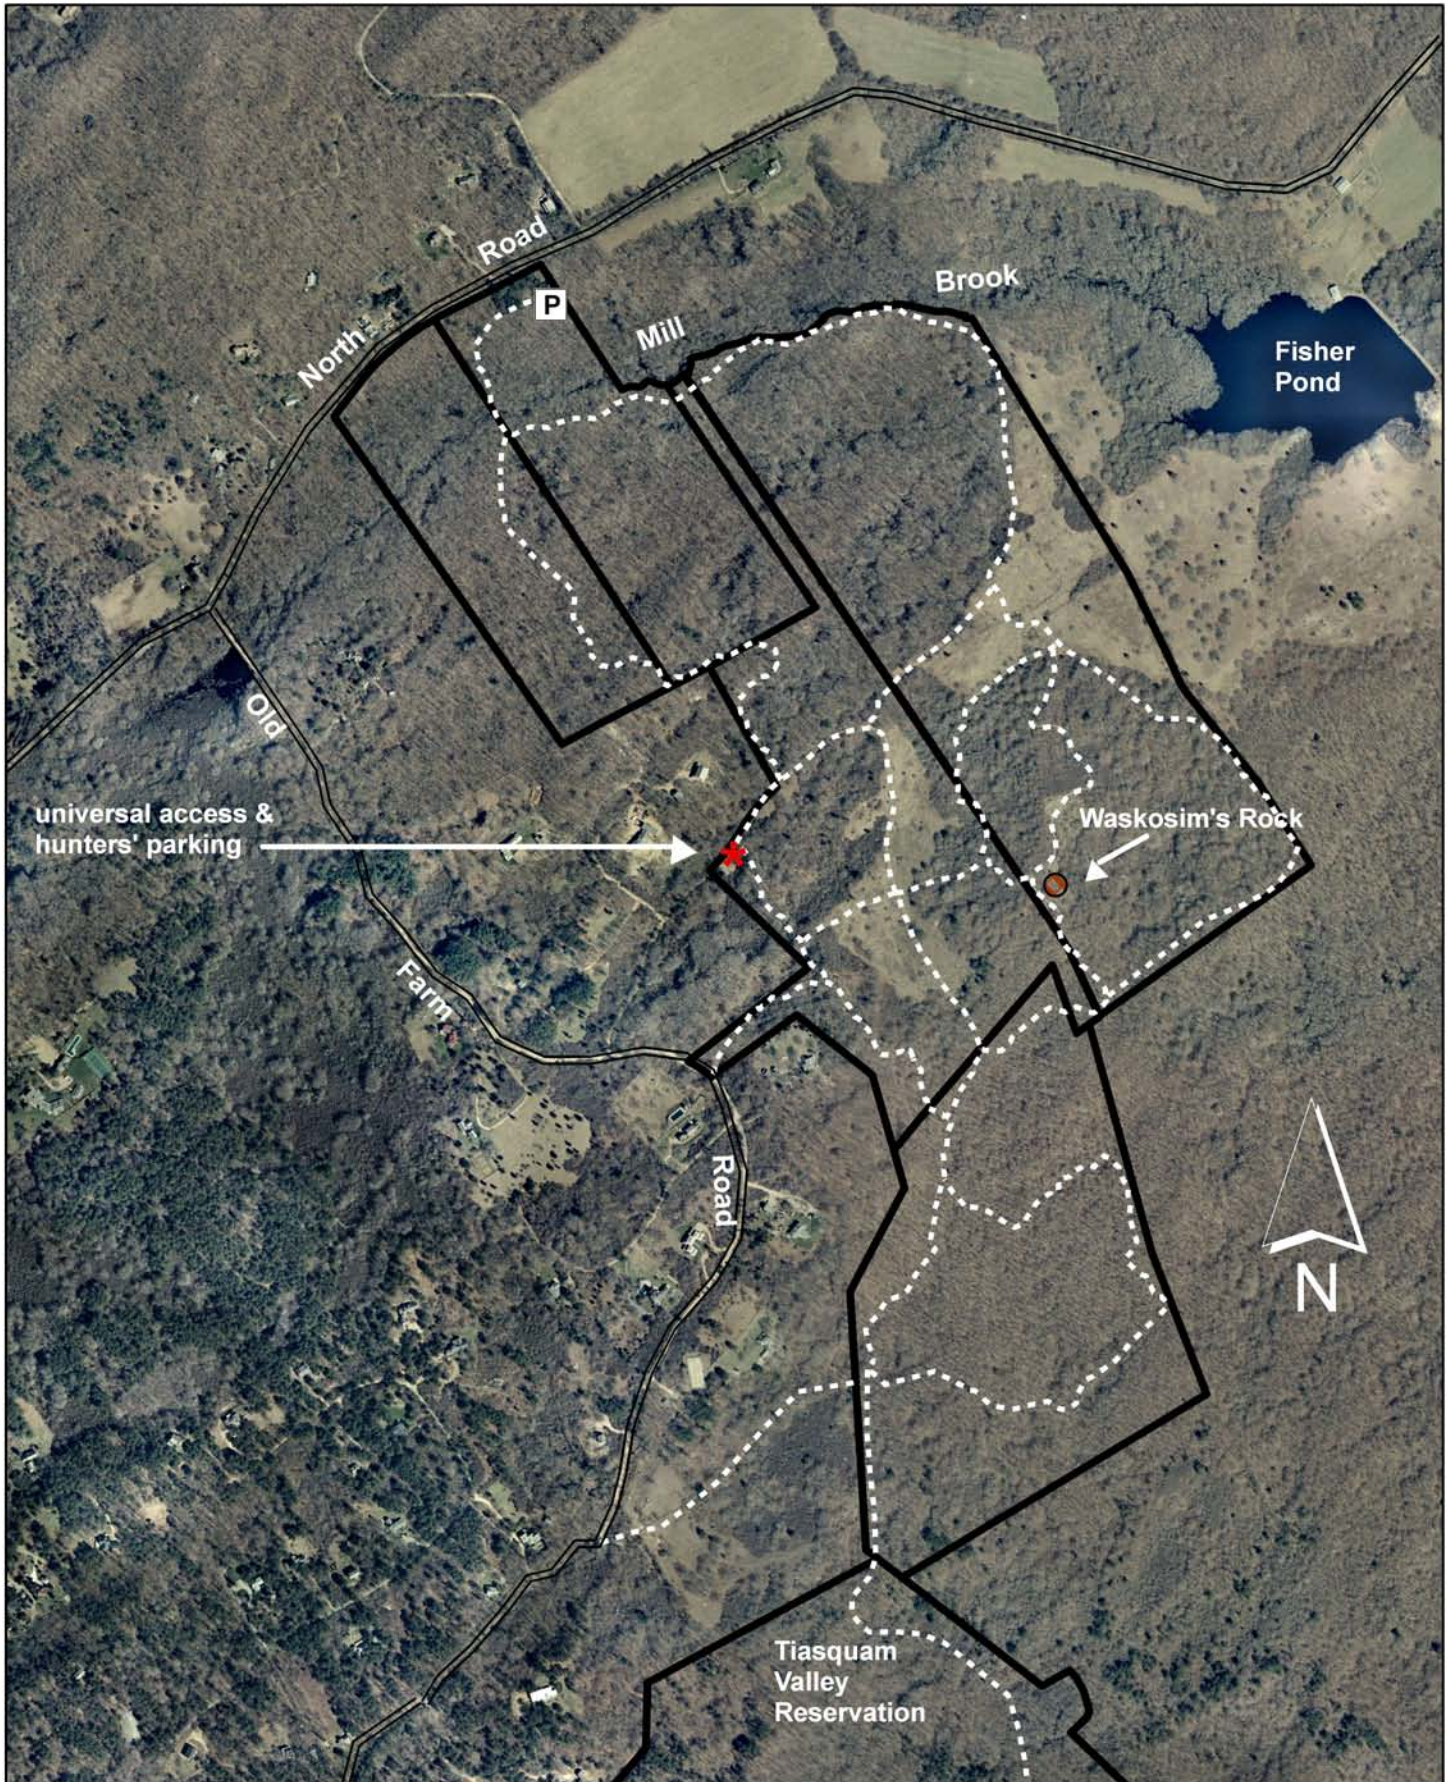

Waskosim's Rock Reservation
West Tisbury-Chilmark, Massachusetts 184.9 acres

0 455 910 Feet

Map created by land bank staff 04-09-09