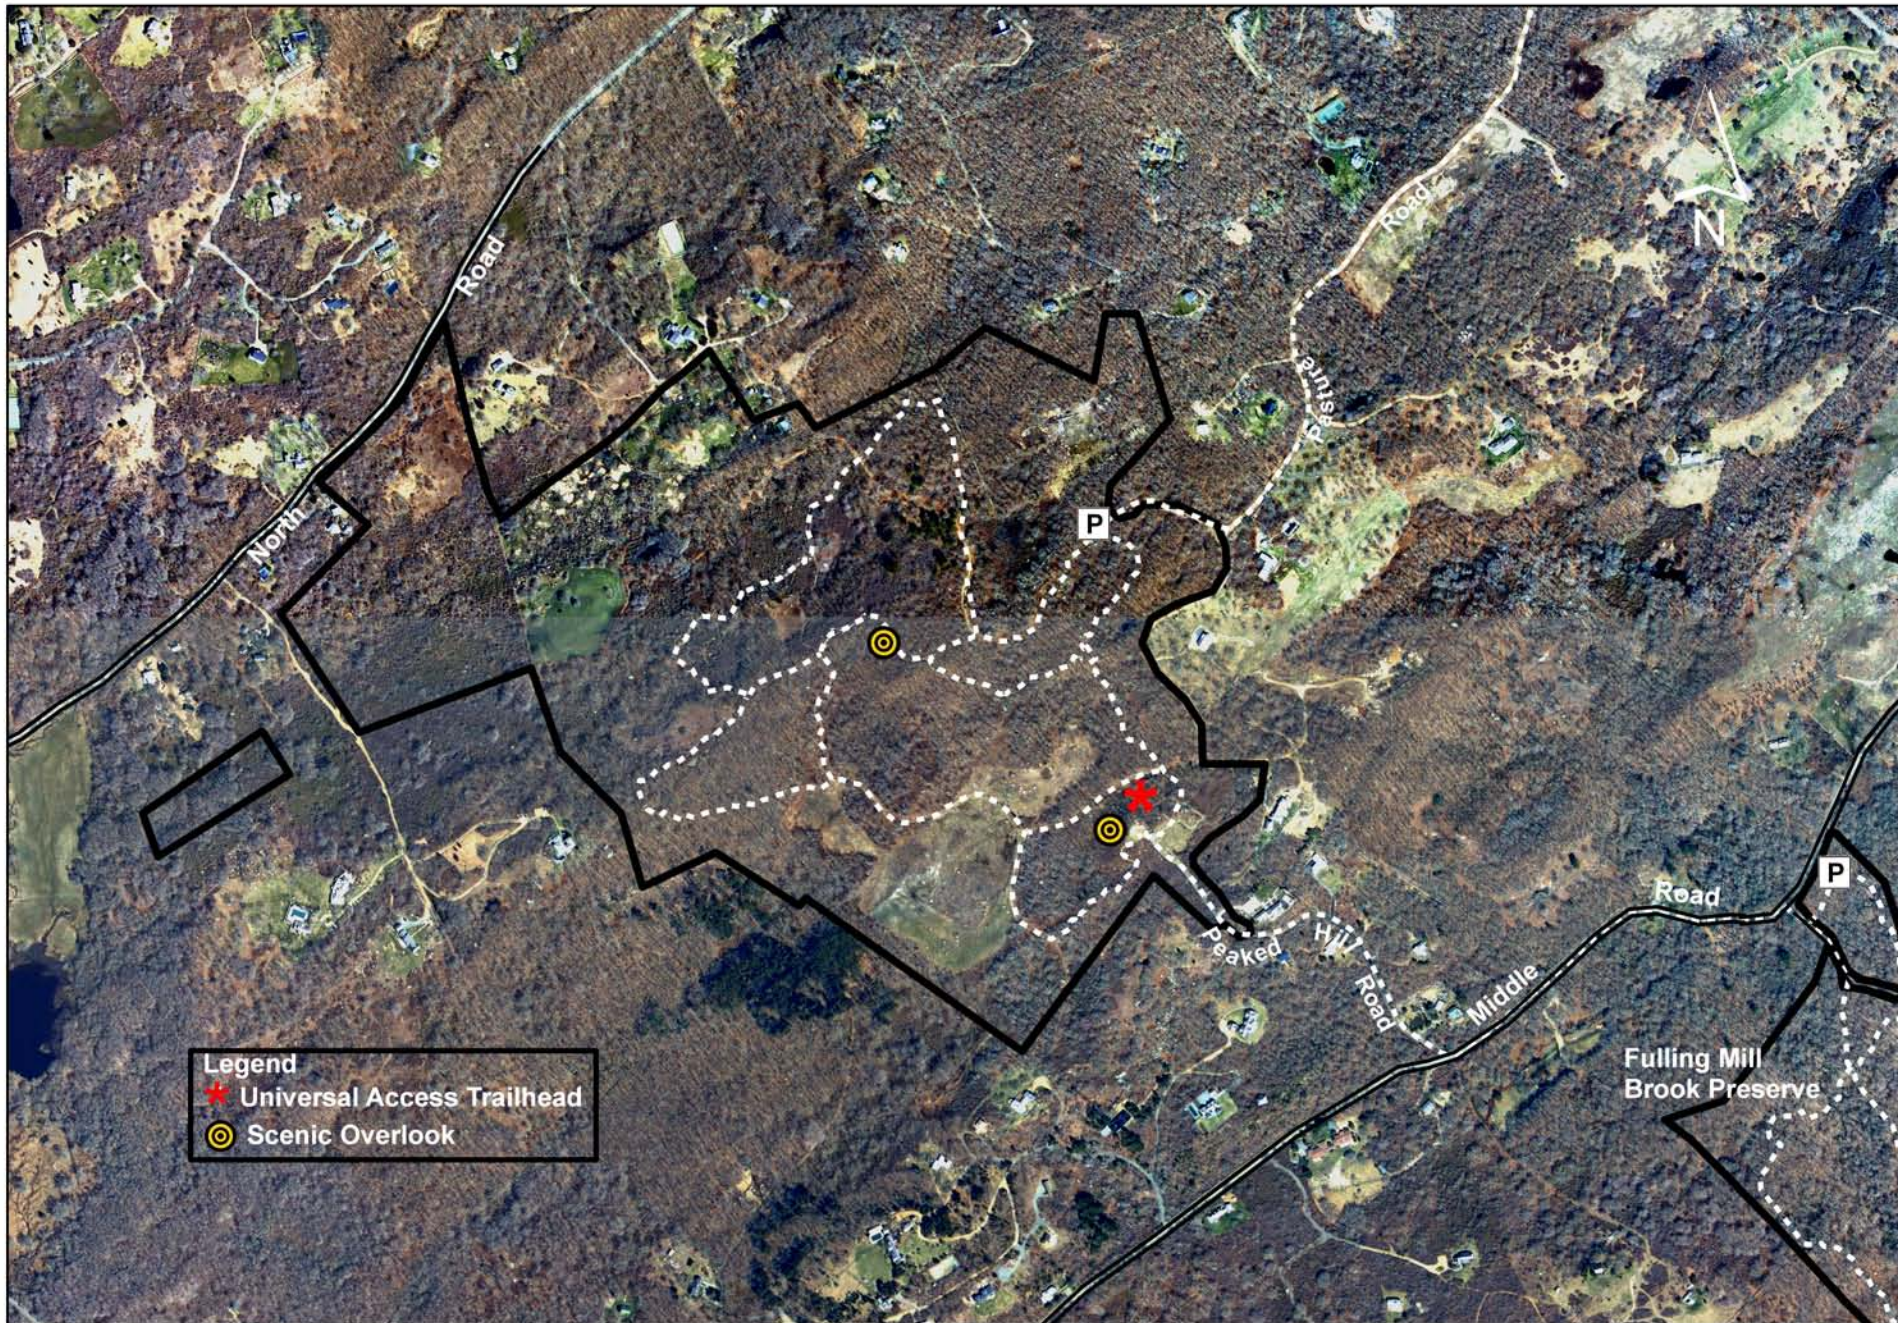

Peaked Hill Reservation
Chilmark, Massachusetts 132.5 acres

Legend
★ Universal Access Trailhead
⊙ Scenic Overlook