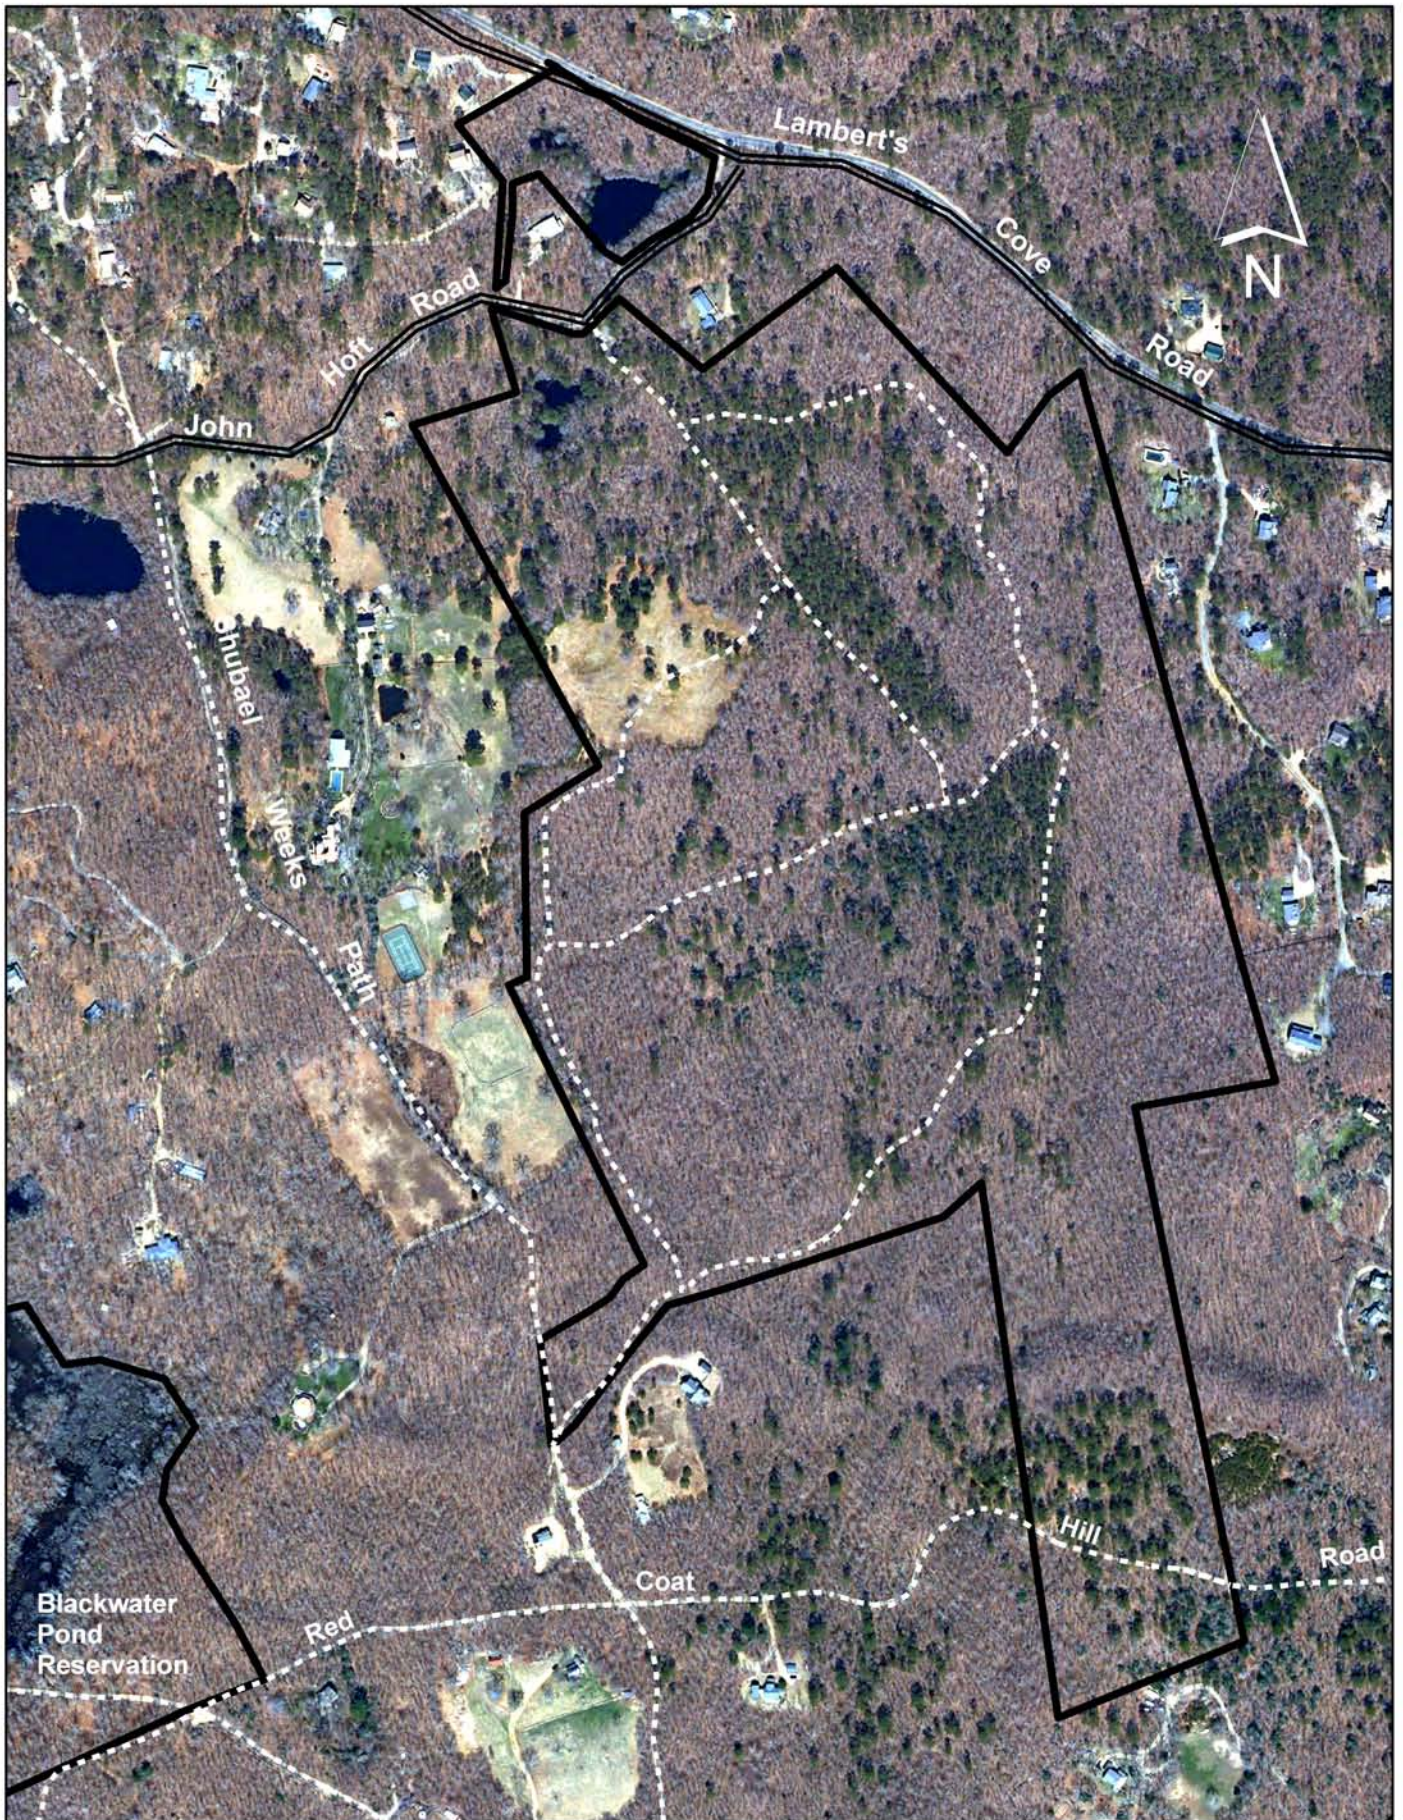

Ripley's Field Preserve
Tisbury, Massachusetts 77.1 acres

0 250 500 Feet

map created by land bank staff 04-09-09