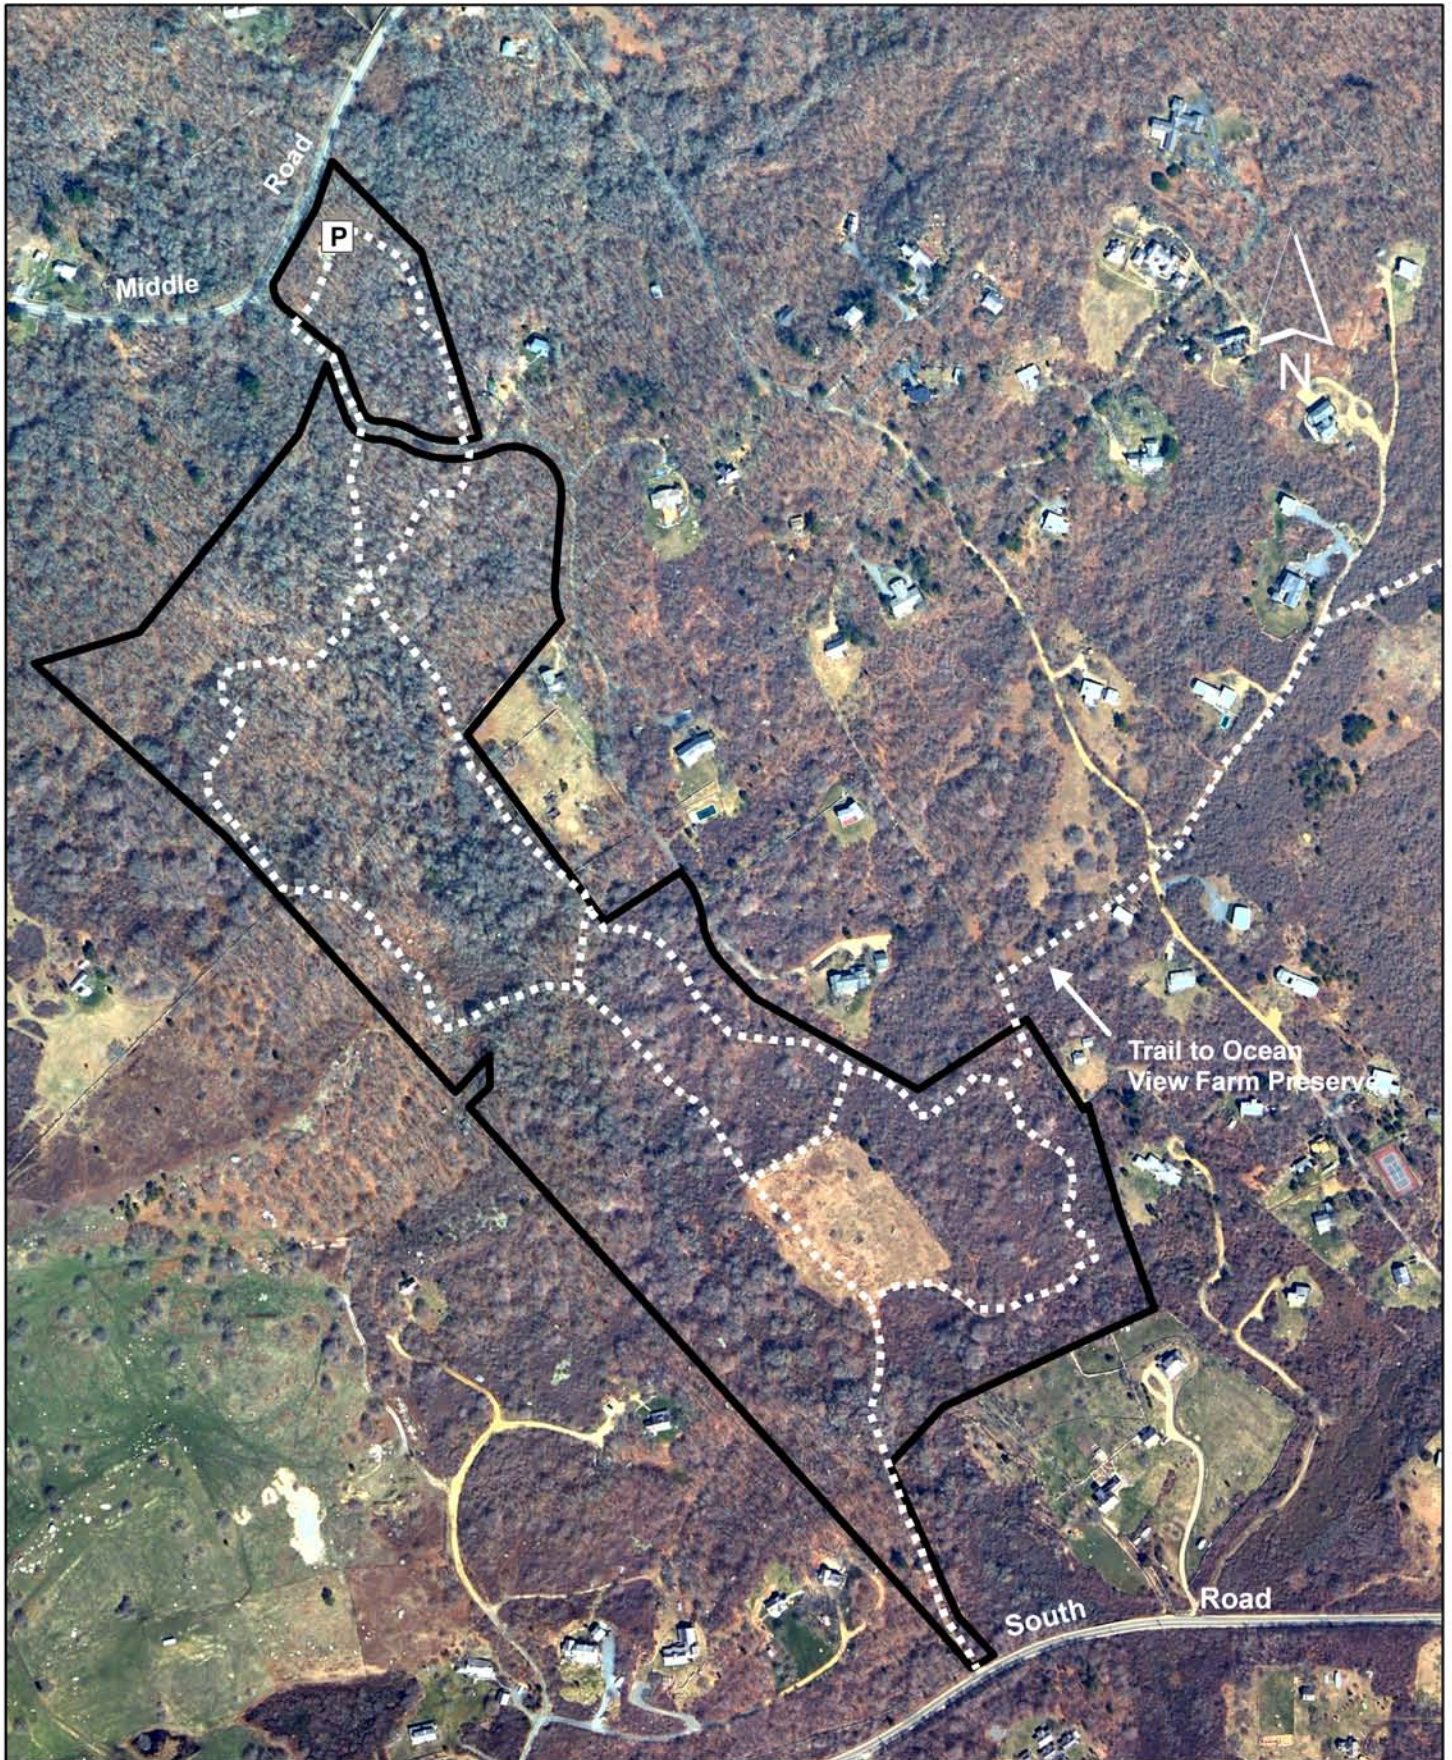

**Fulling Mill Brook Preserve  
Chilmark, Massachusetts**

**49.6 acres**

0 250 500 Feet

map created by MVLBC on 02-23-09