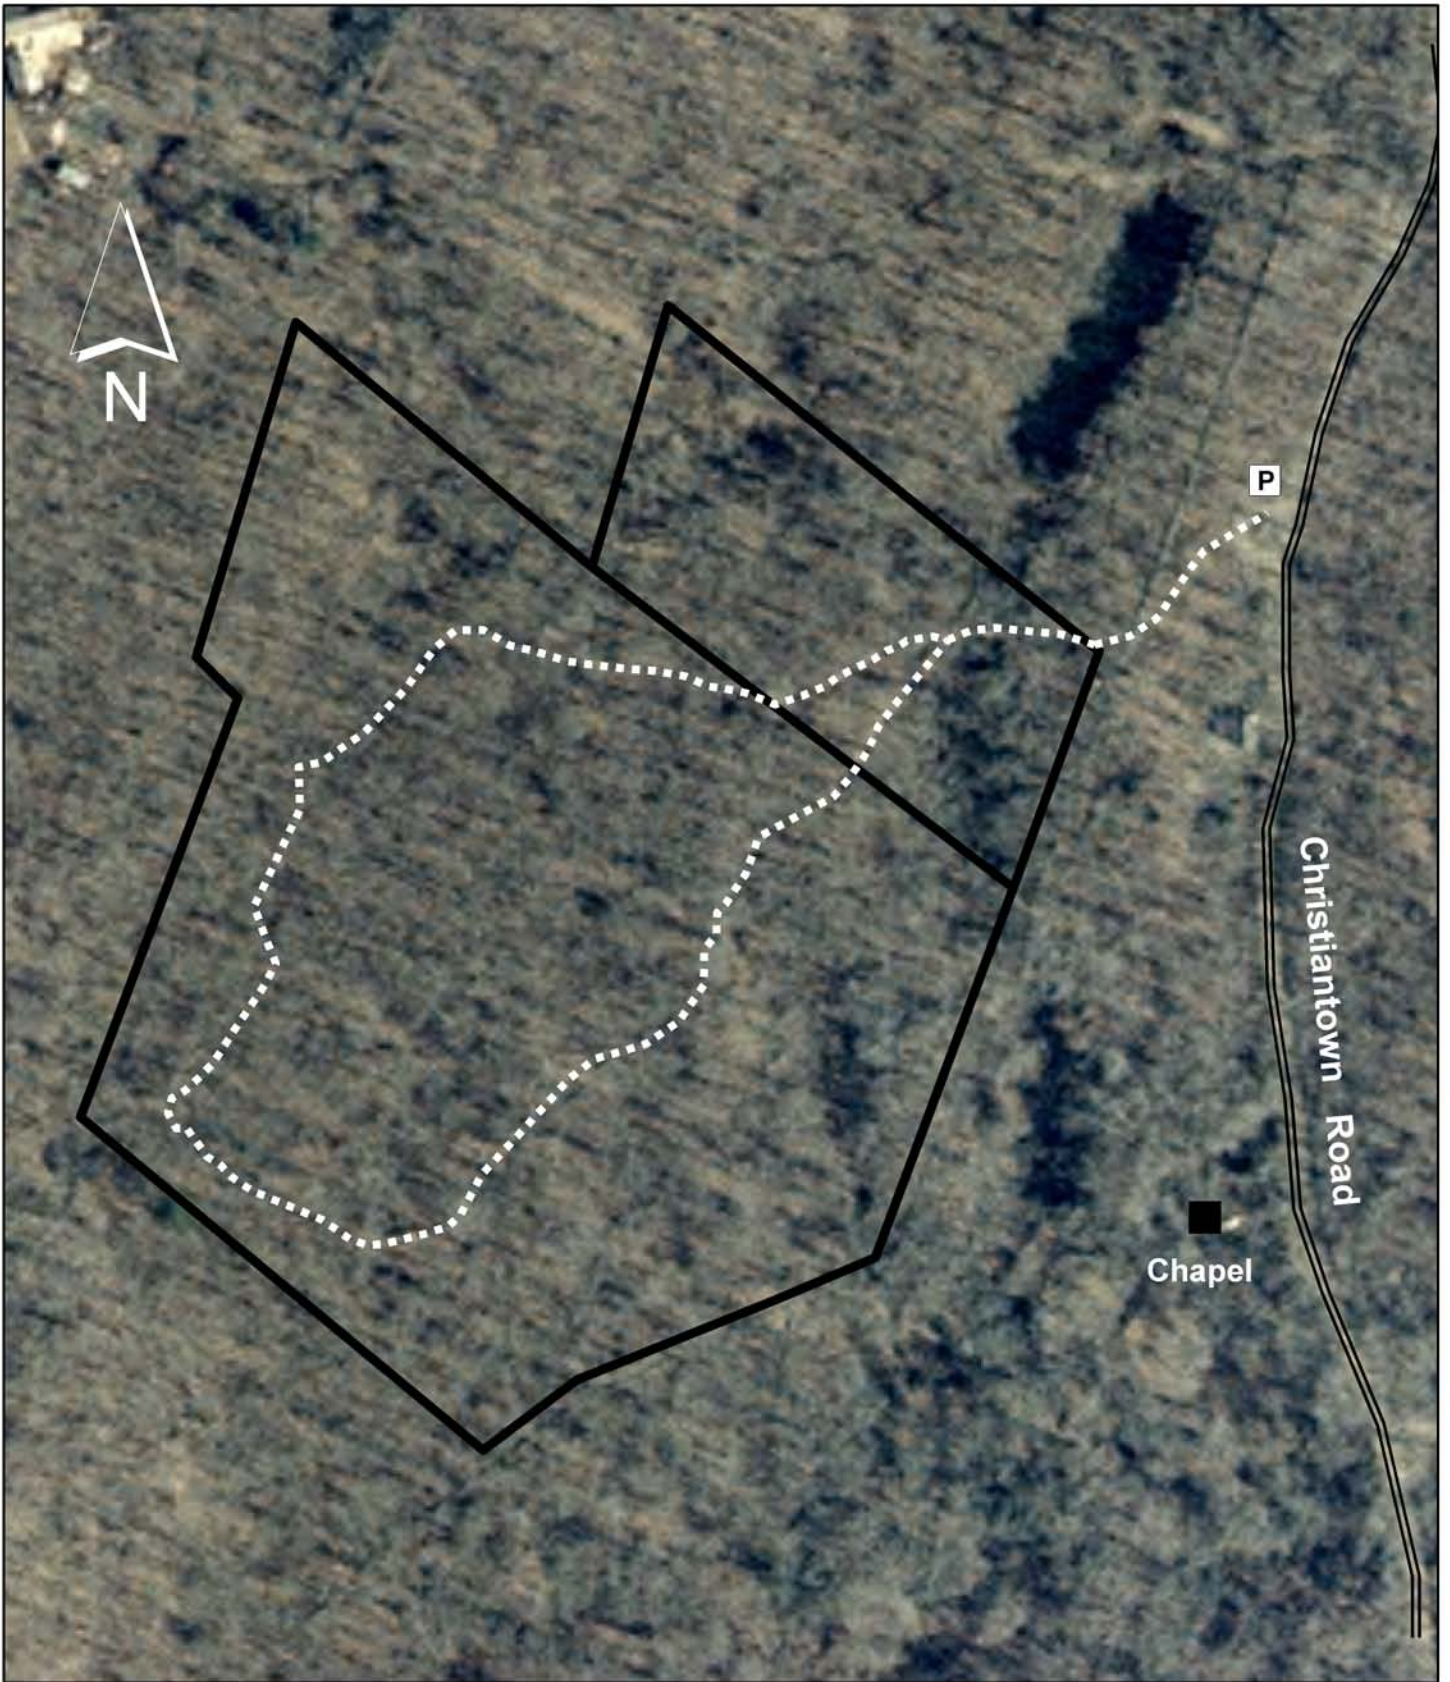

**Christiantown Woods Preserve
West Tisbury, Massachusetts**

8.6 acres

0 100 200 Feet

map created by land bank staff 02-23-09