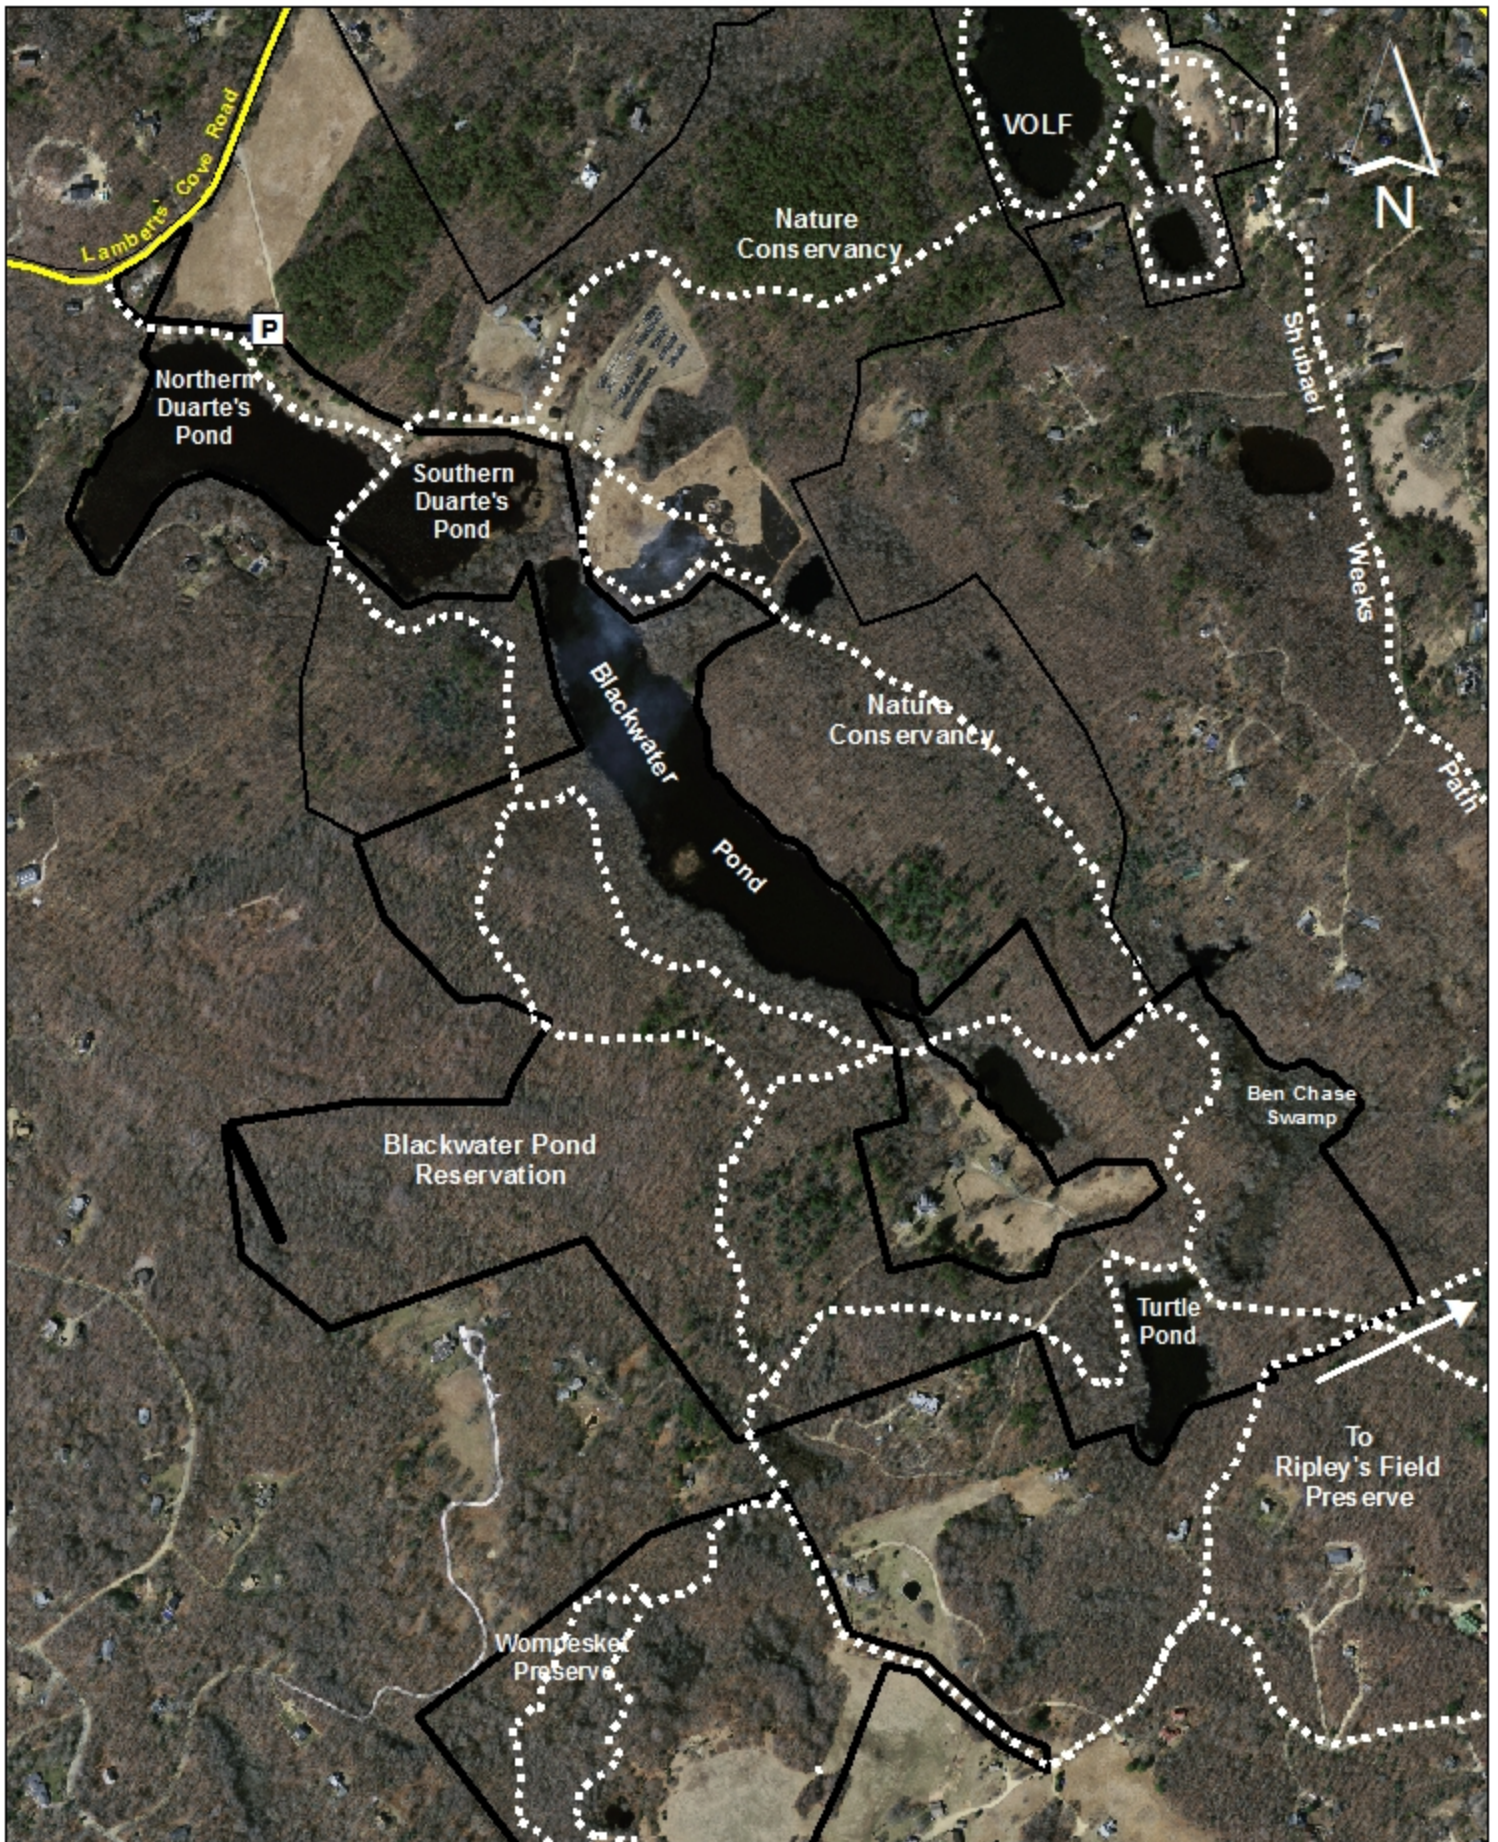

Blackwater Pond Reservation West Tisbury, Massachusetts 106.5 acres

0 600 1,200 Feet

map updated by land bank staff on 01-23-2024