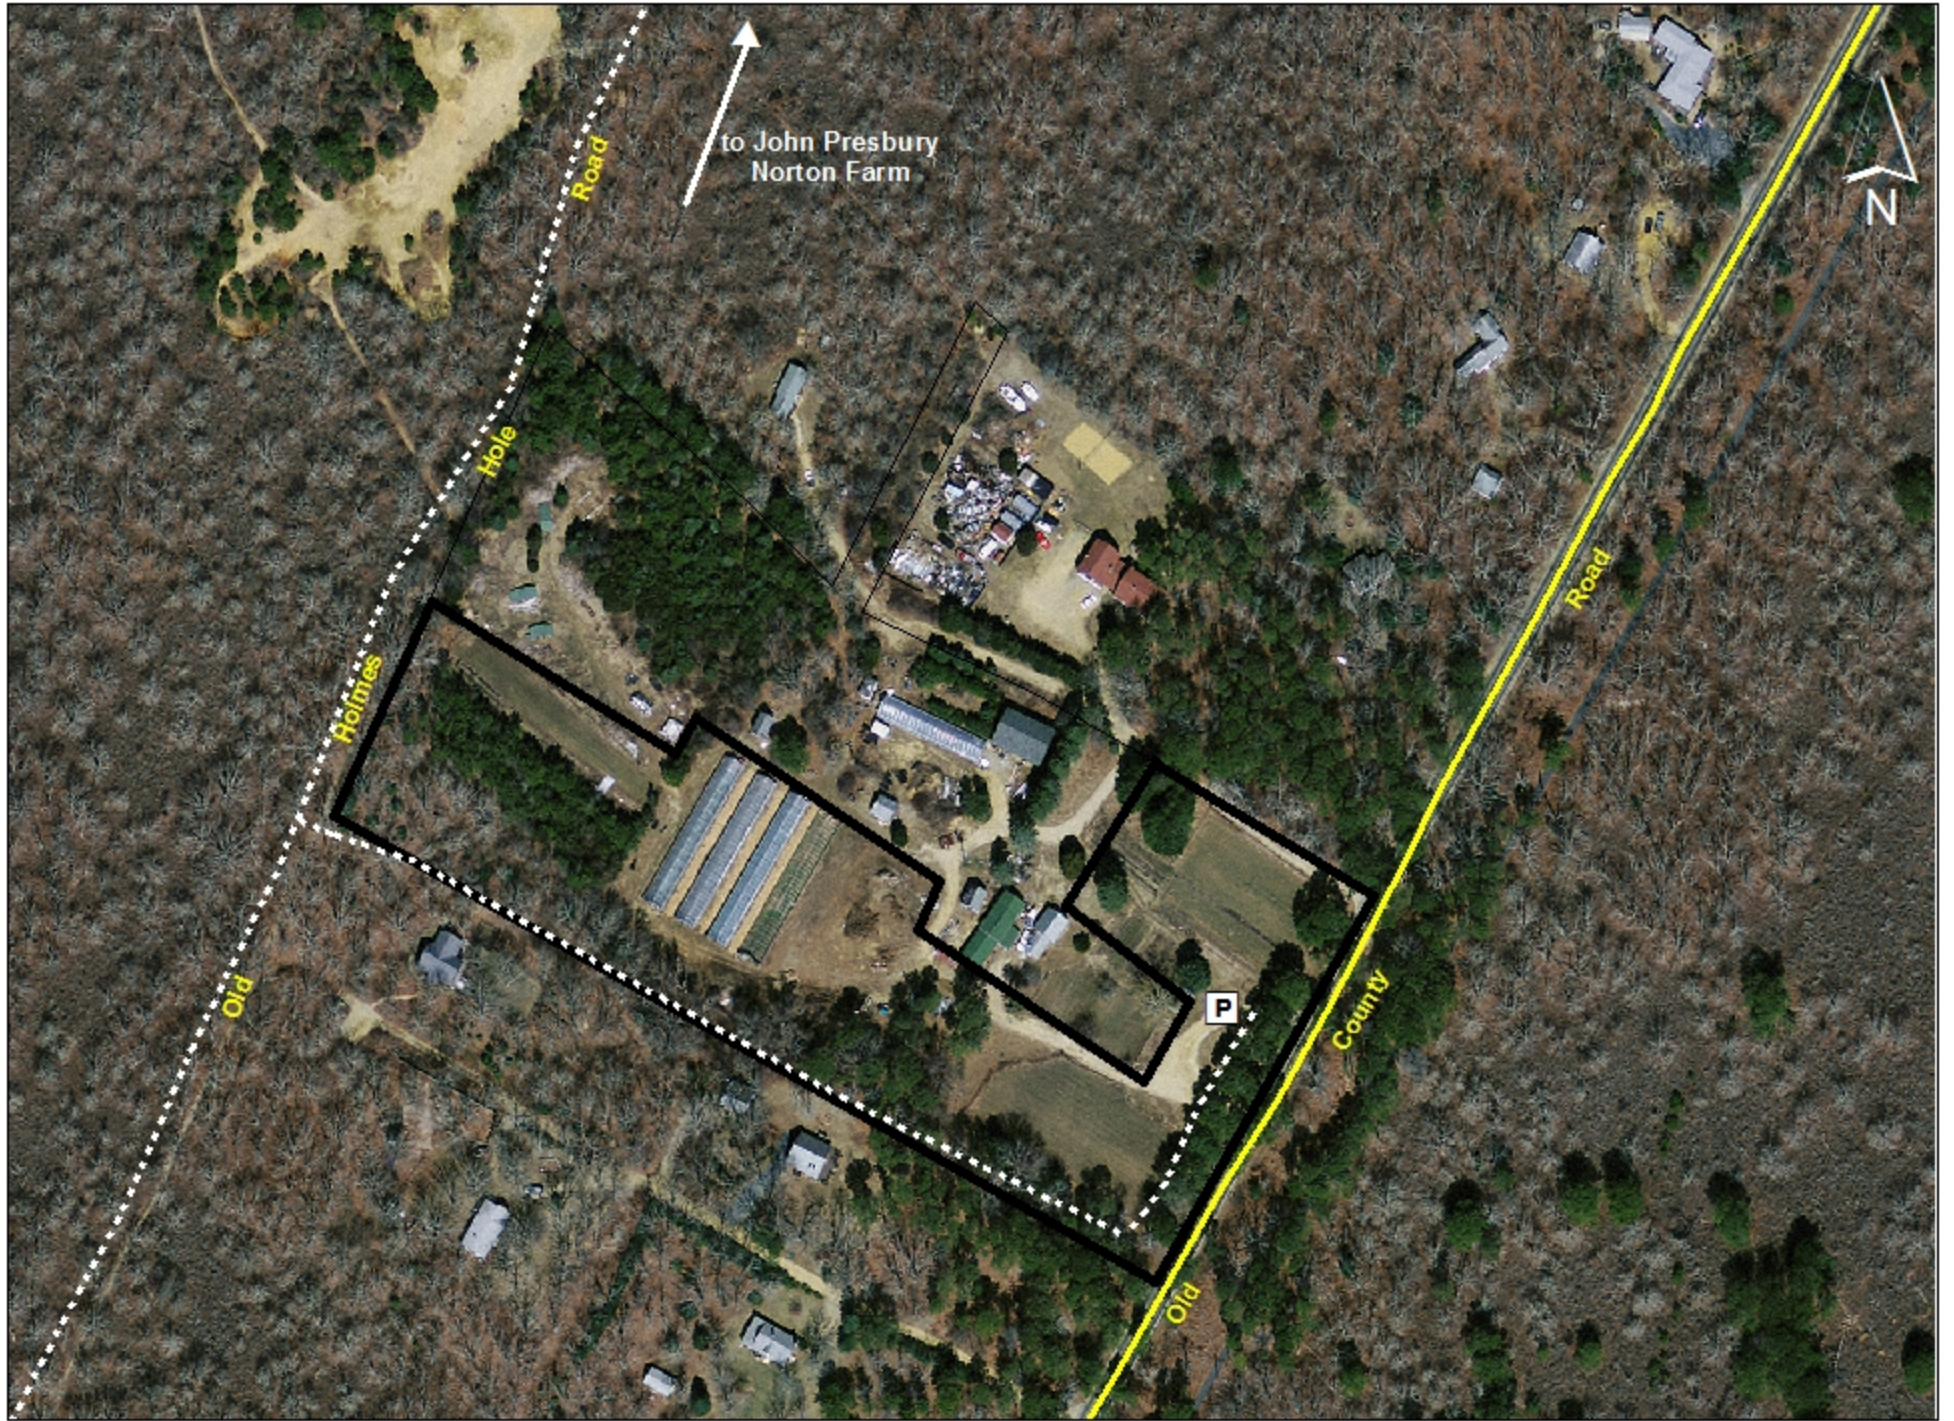

Whippoorwill Farm
West Tisbury, Massachusetts 4.7 acres

0 250 500 Feet

map created by land bank staff on 02-02-2024