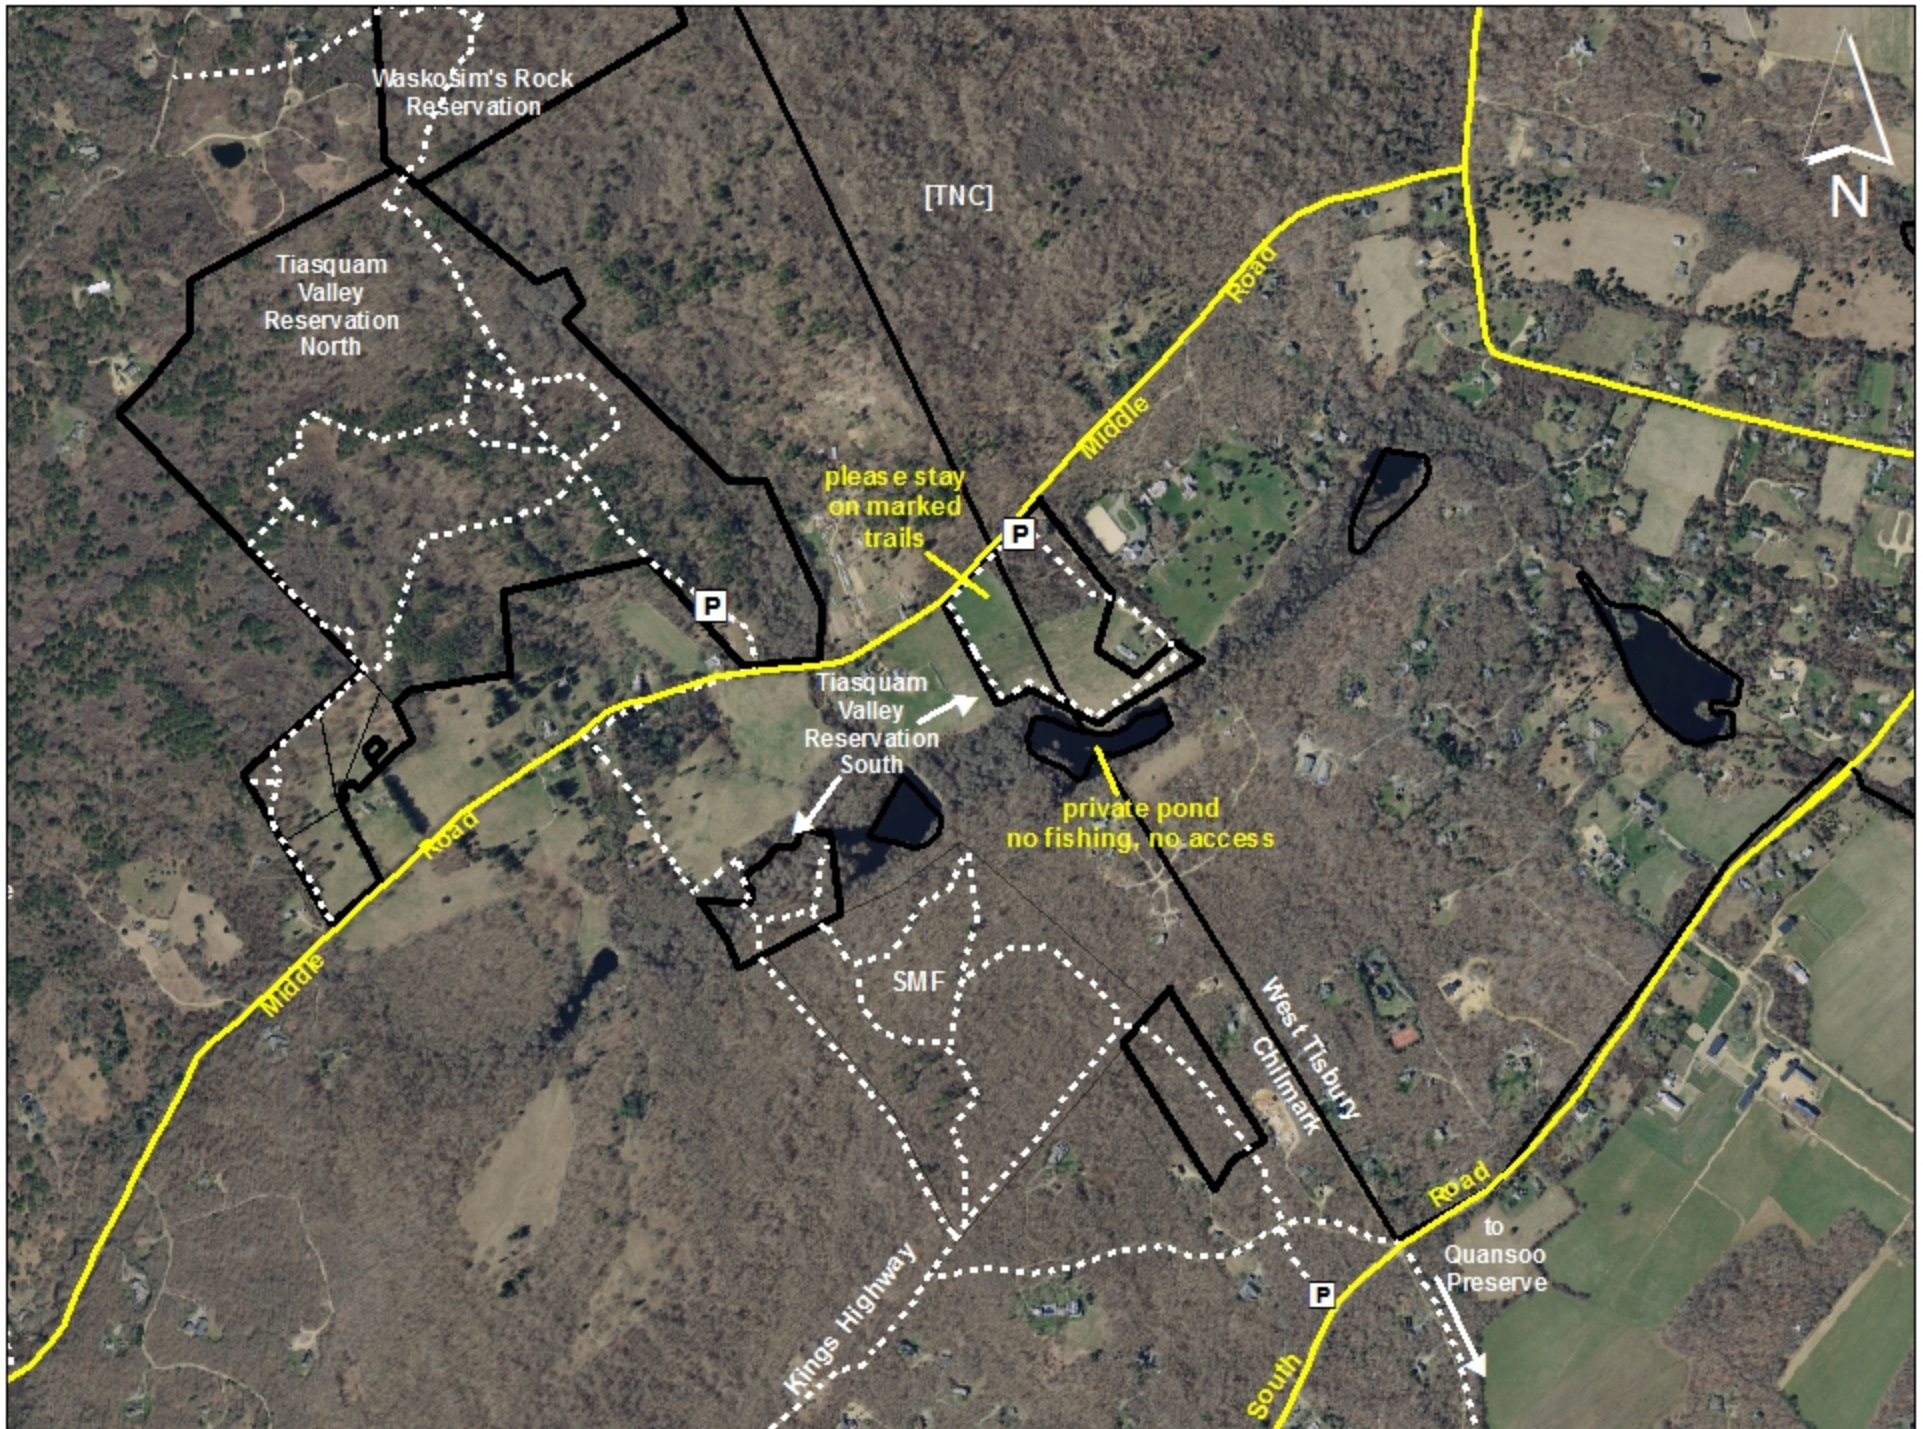

Tiasquam Valley Reservation Chilmark/West Tisbury Massachusetts 115.8 acres

0 250 500 1,000 Feet

map updated by land bank staff on 04-18-2024