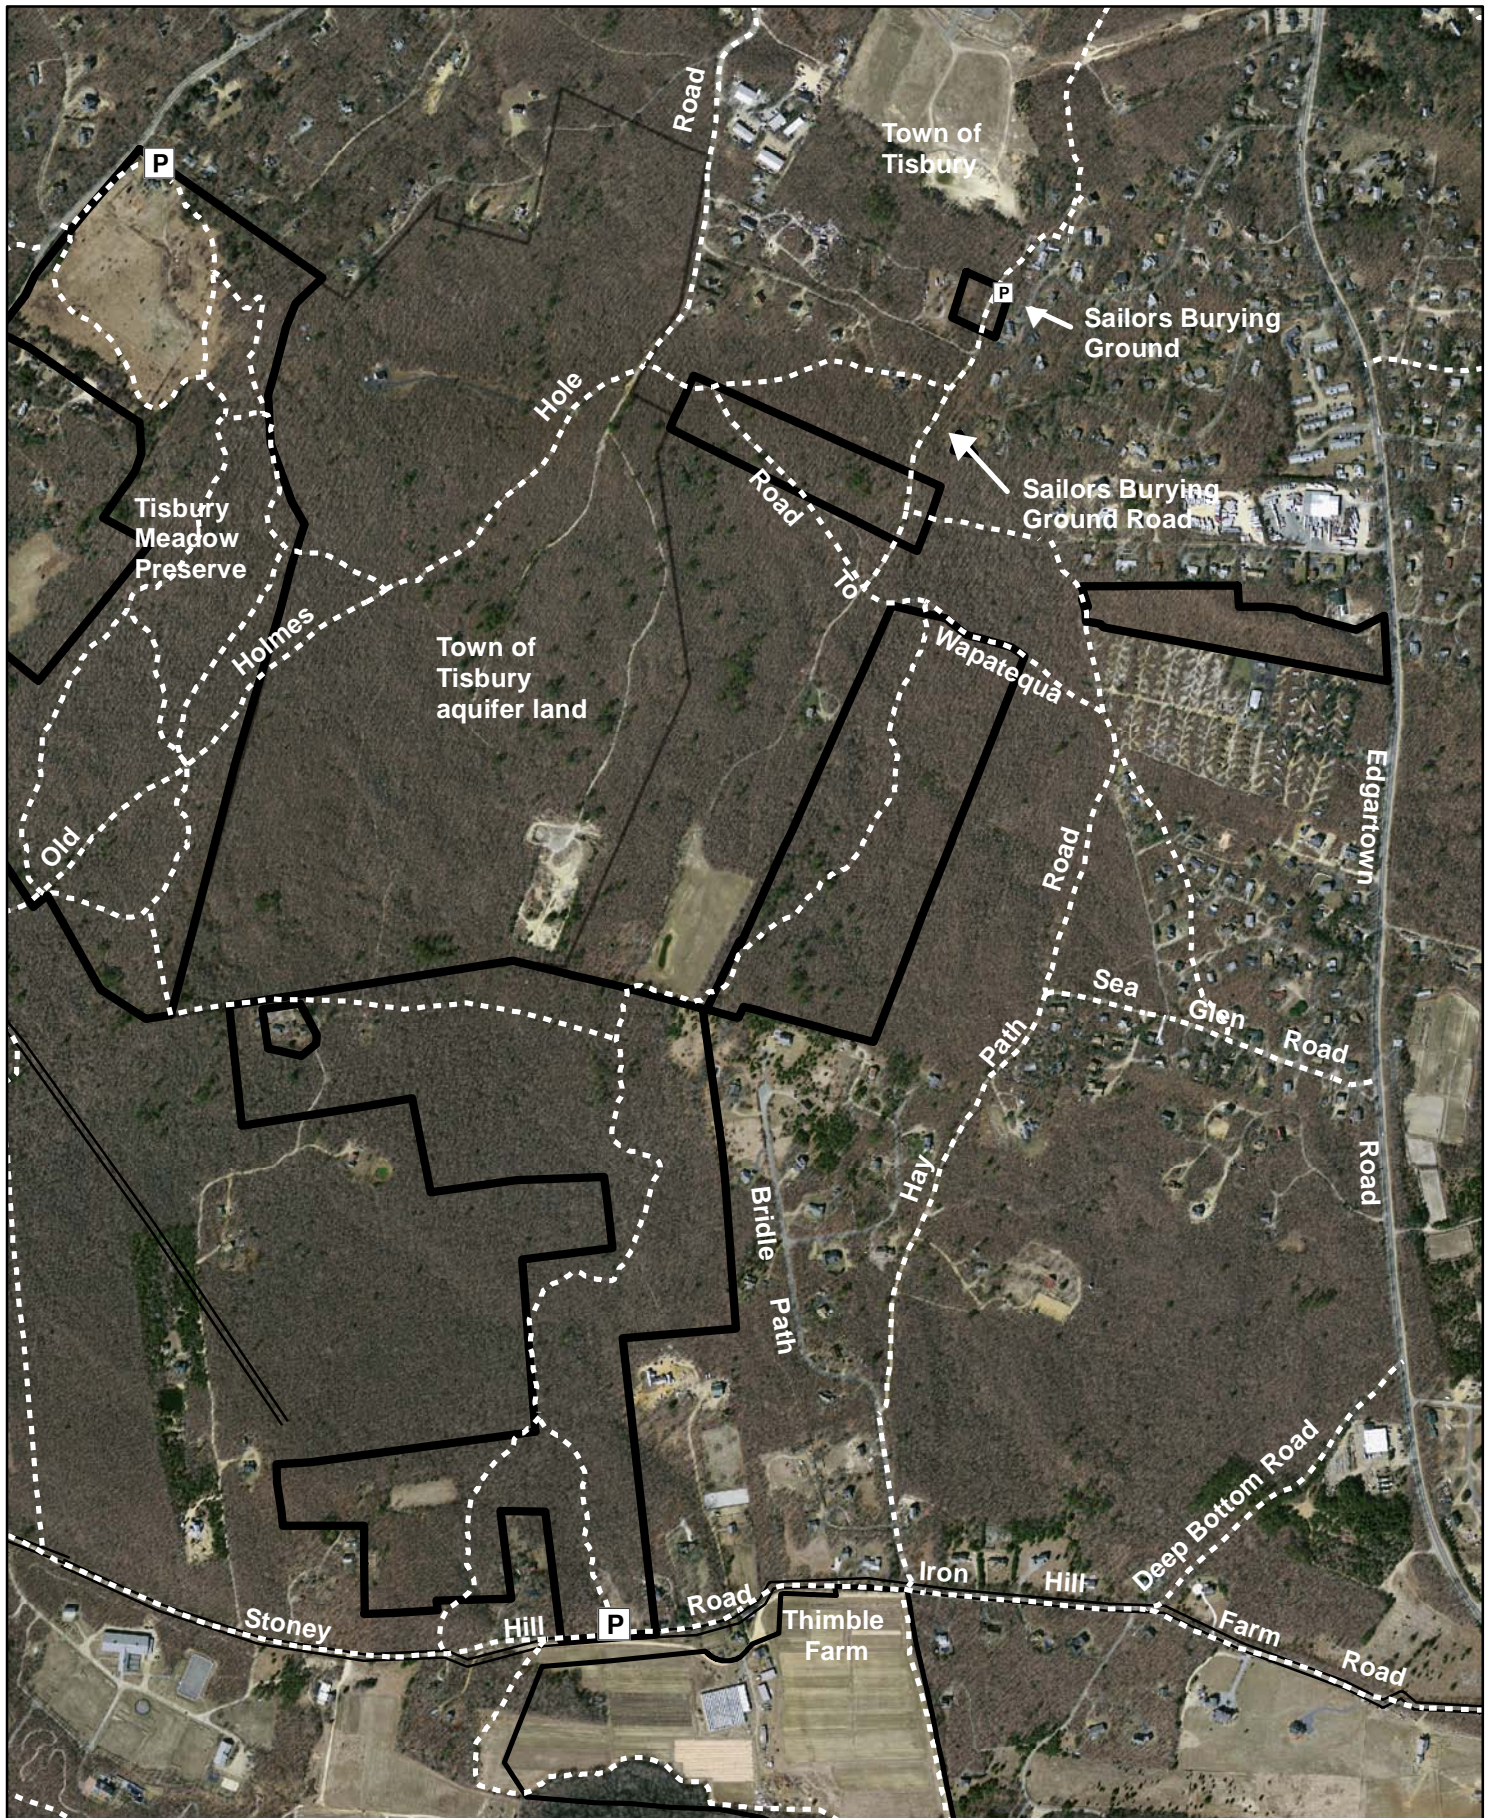

Wapatequa Woods Reservation Oak Bluffs-Tisbury, Massachusetts 109.7 acres

0 550 1,100 Feet

Map updated by land bank staff on 08-28-2012