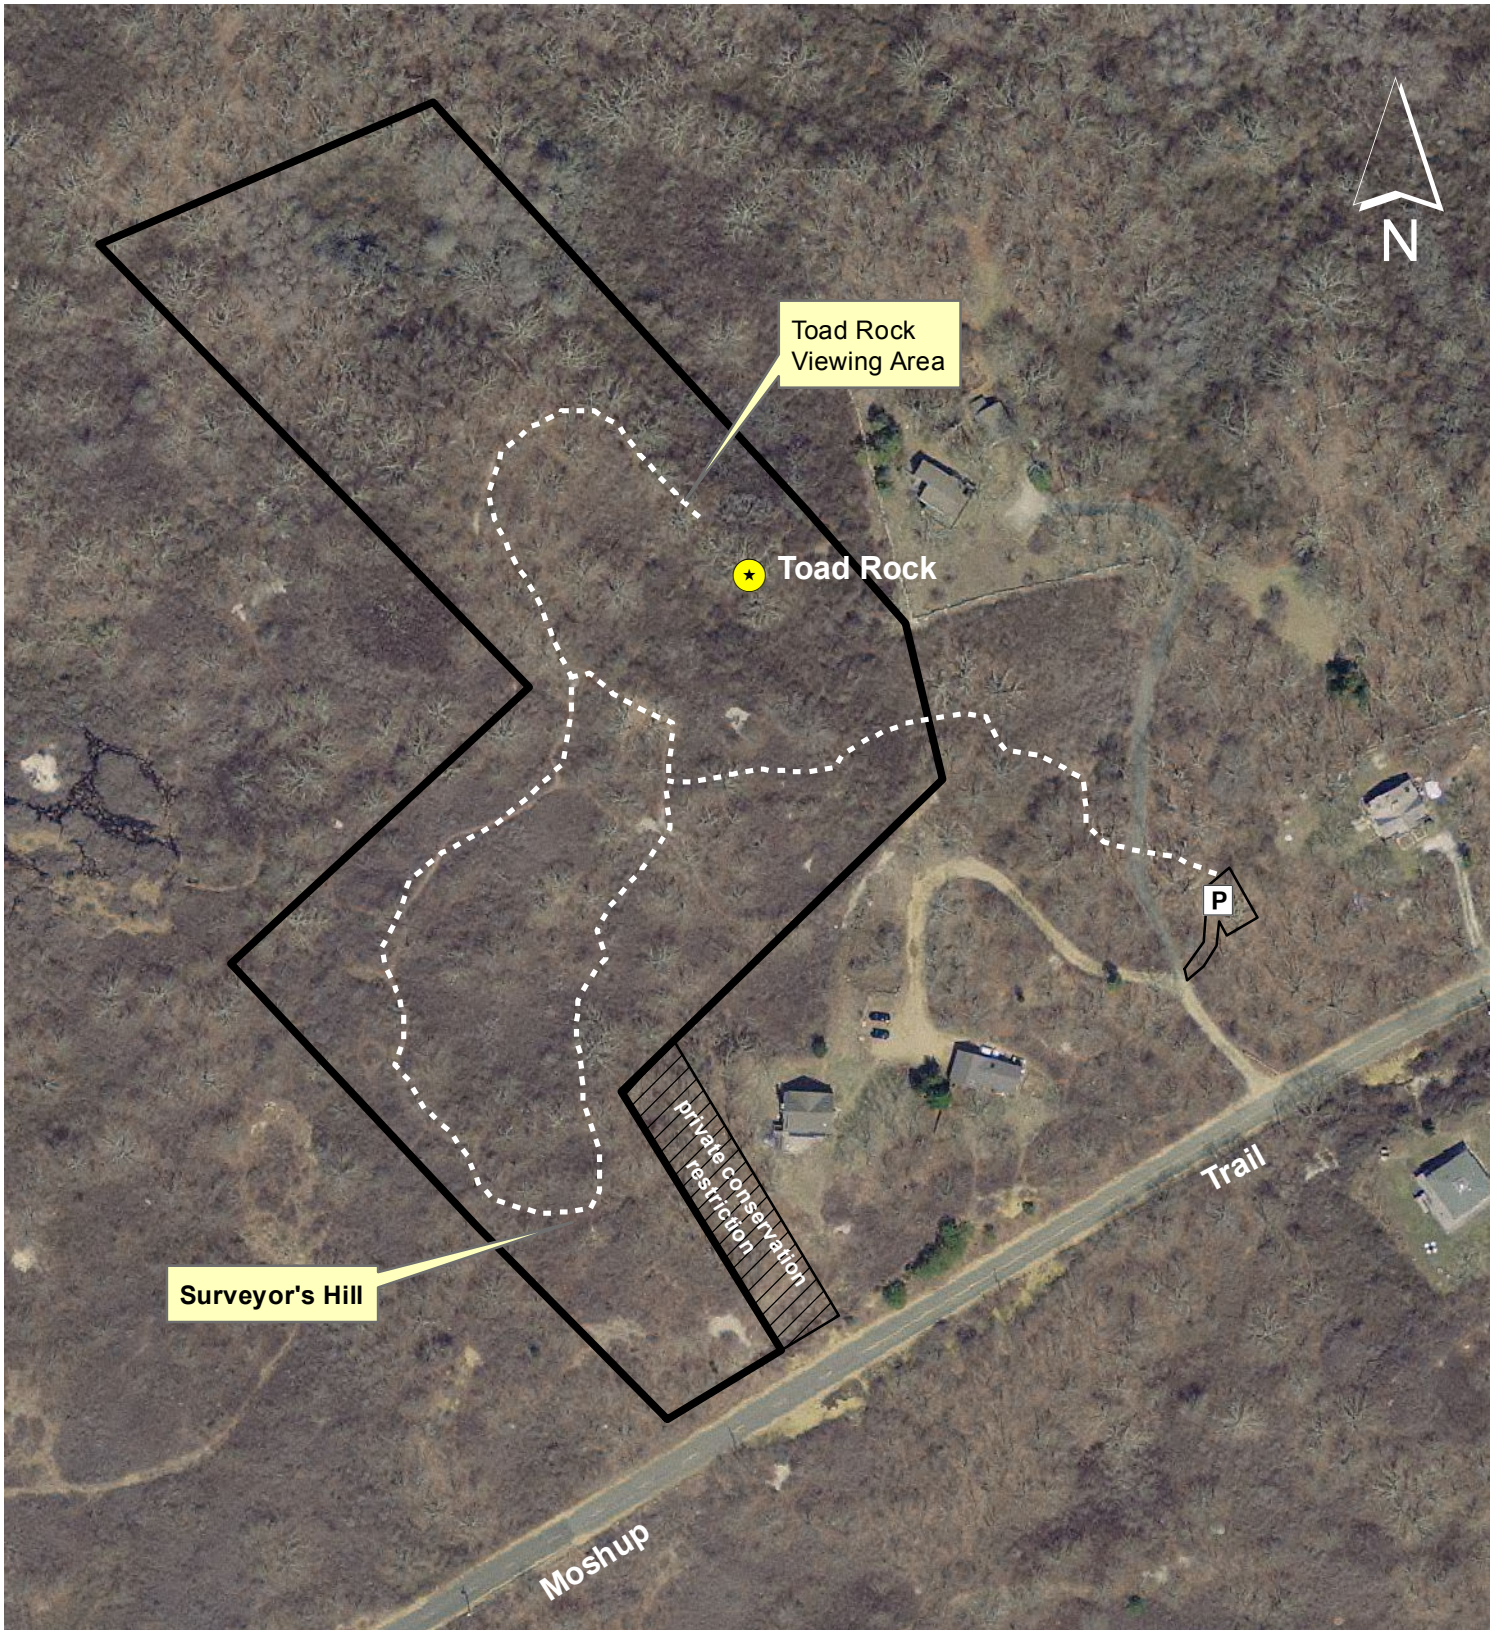

Toad Rock Preserve Aquinnah, Massachusetts 6.3 acres

0 175 350 Feet

map created by land bank staff on 04-13-2015