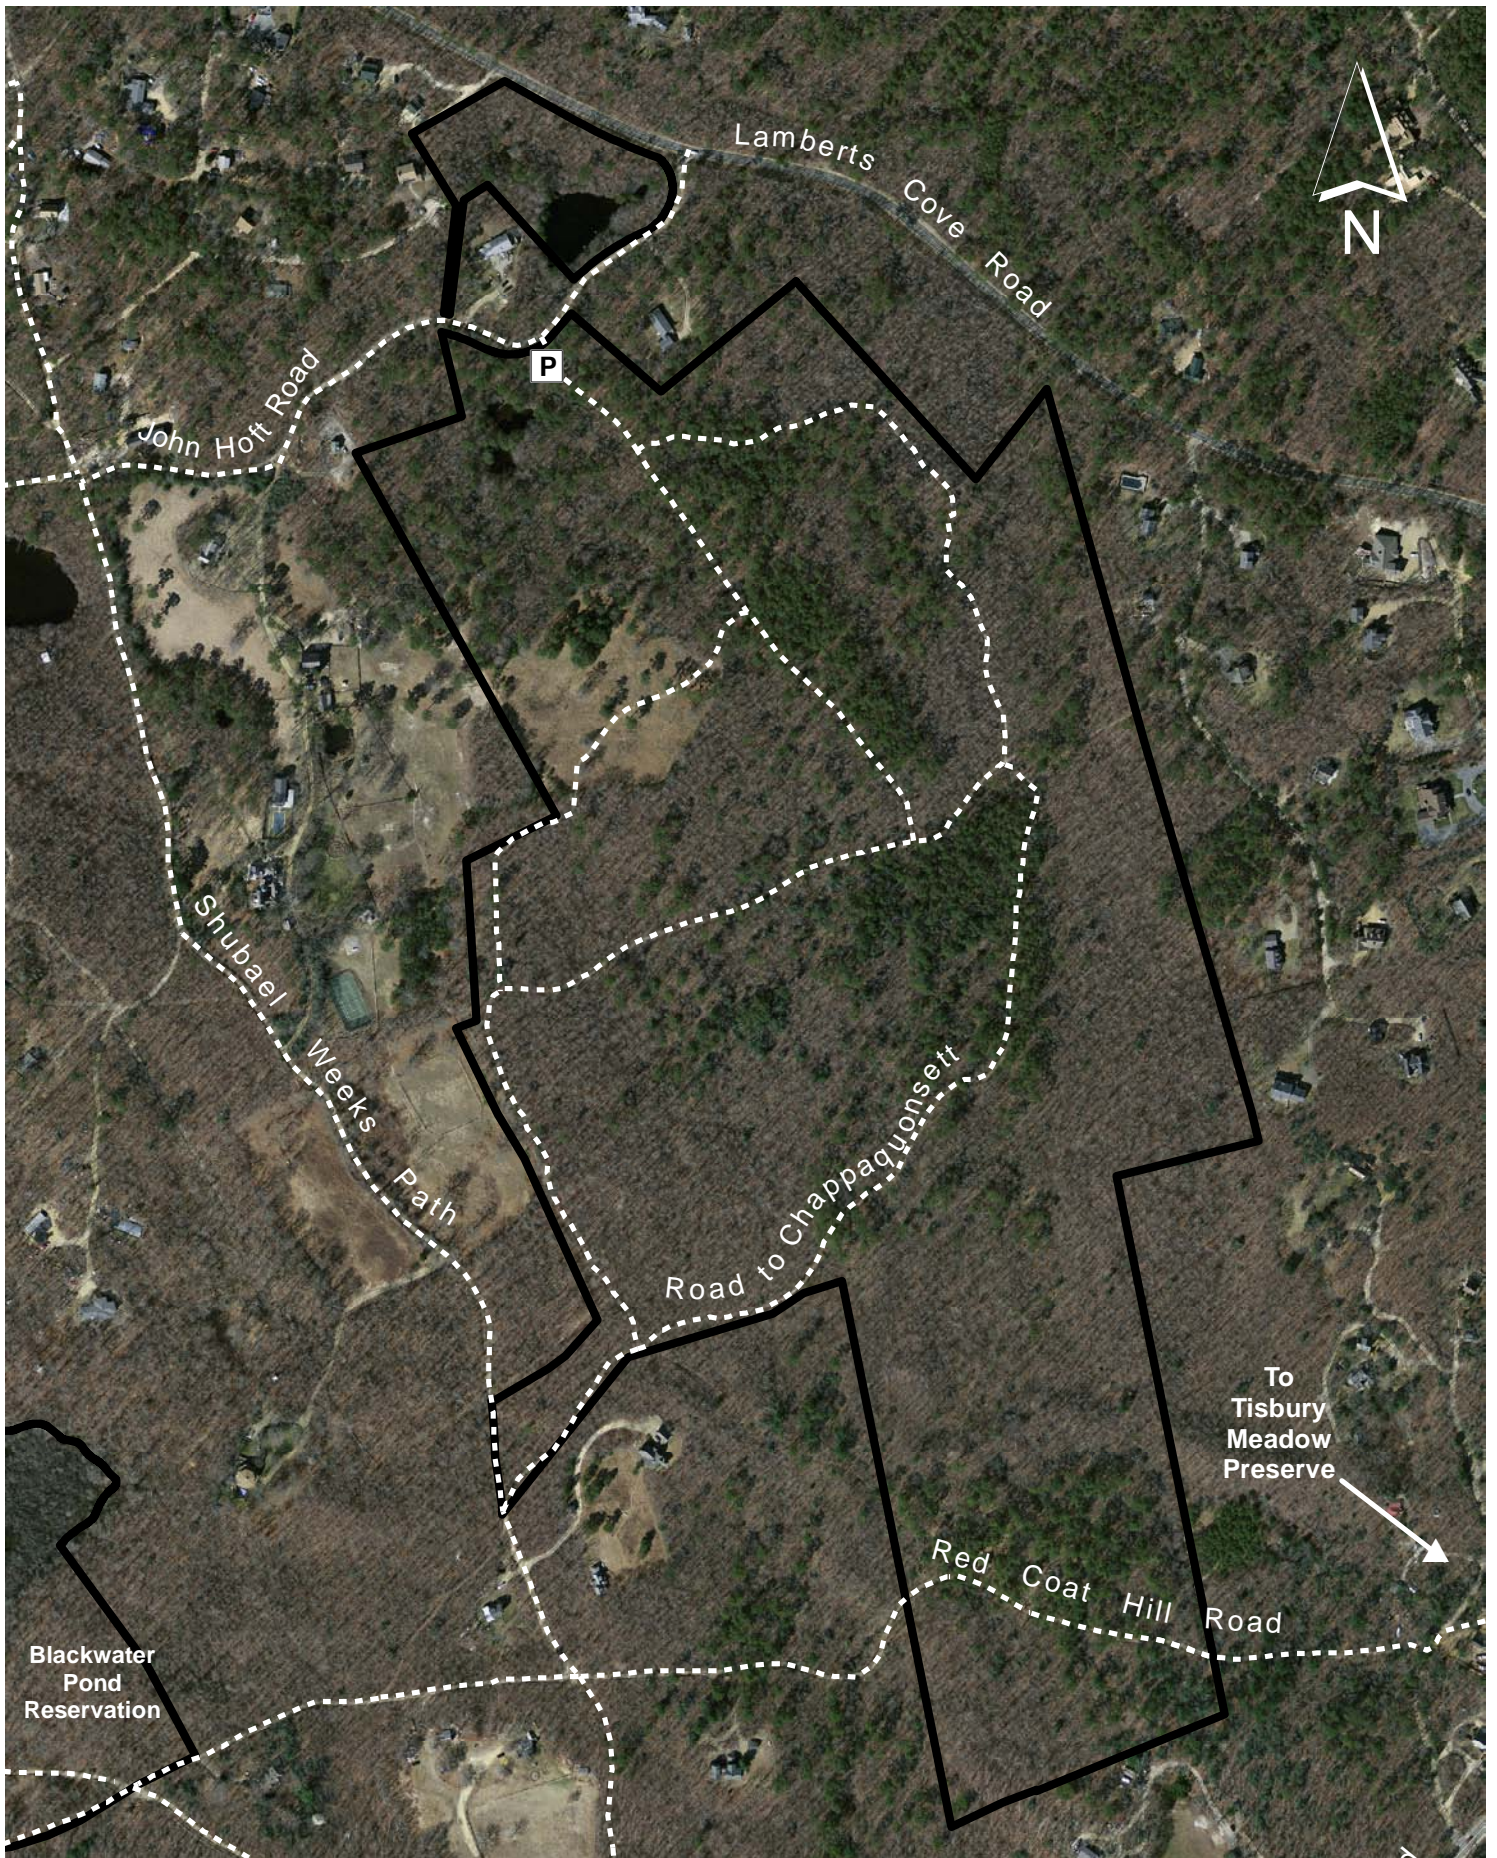

Ripley's Field Preserve (77.1 acres) Tisbury, Massachusetts

0 400 800 Feet

map updated by land bank staff on 8/27/2012