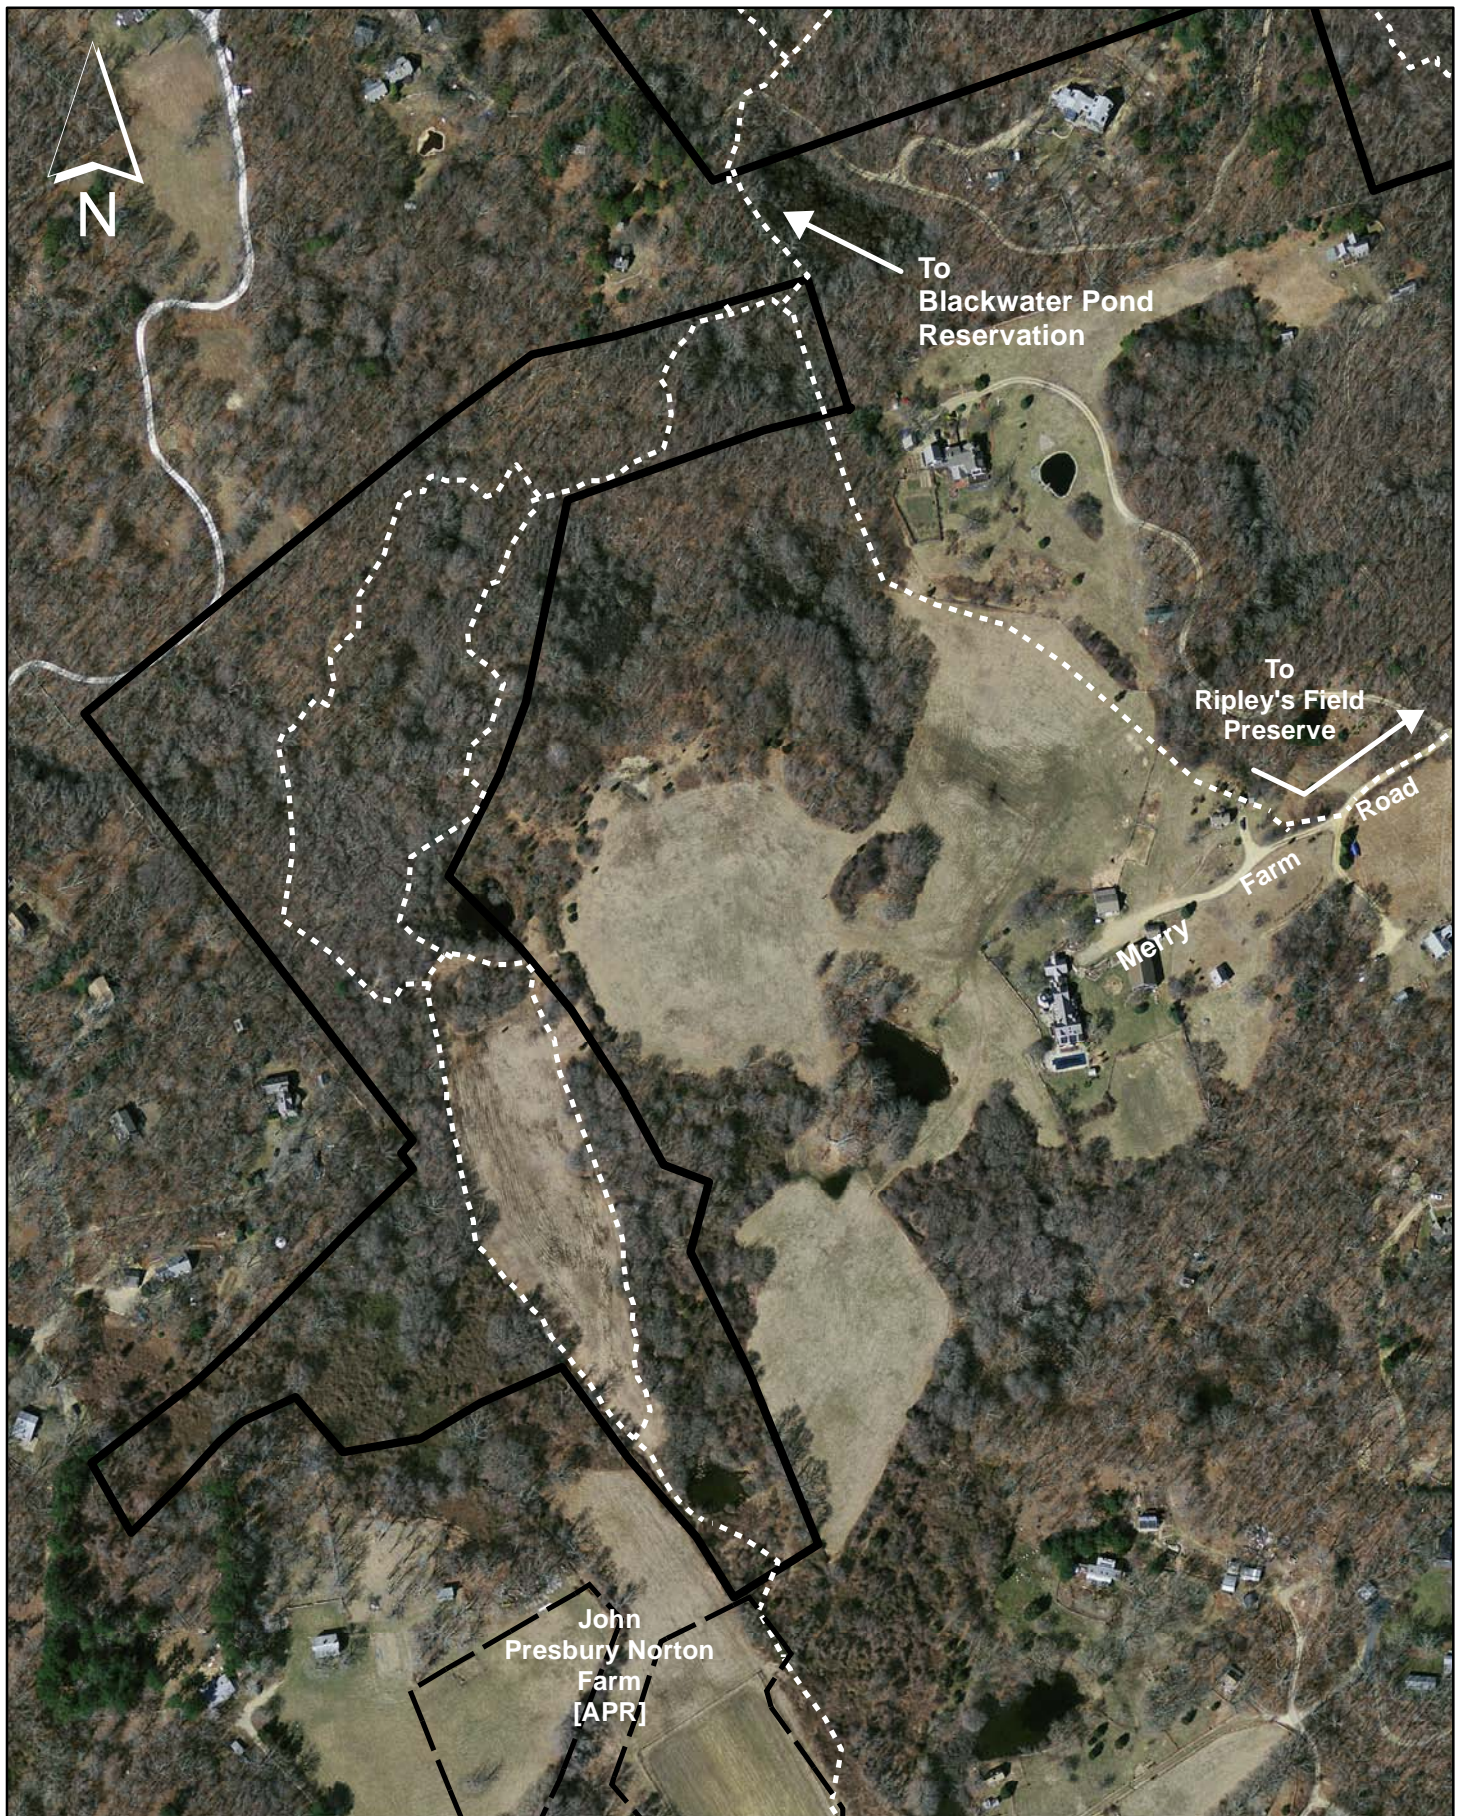

# Wompesket Preserve West Tisbury, Massachusetts 18.1 acres

0 250 500 Feet

Map revised by land bank staff 08-06-2012