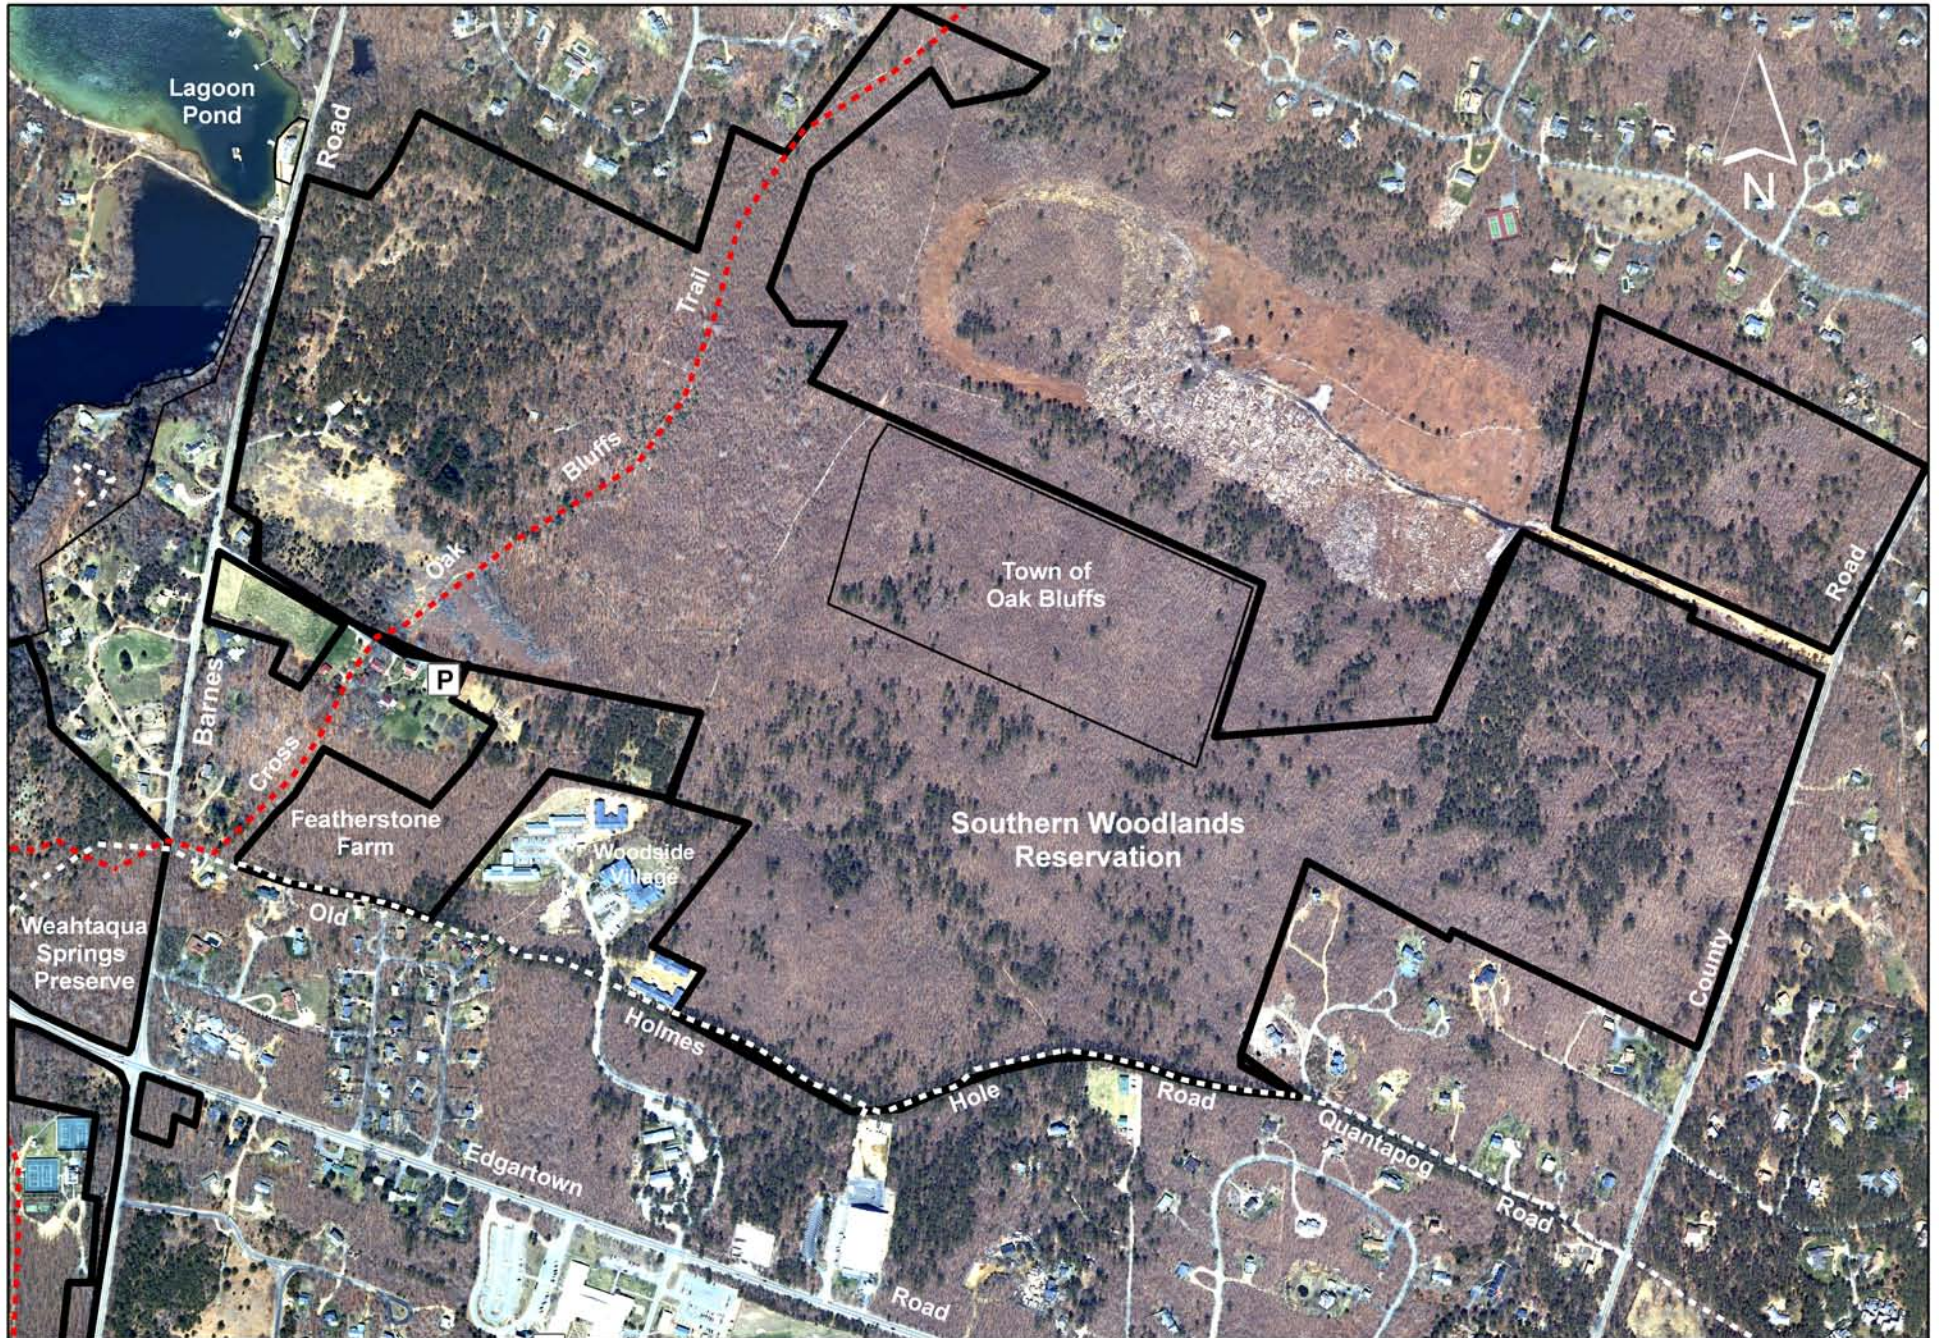

Southern Woodlands Reservation
Oak Bluffs, Massachusetts 234.0 acres

0 600 1,200 Feet

map created by Land Bank Staff 9-30-09