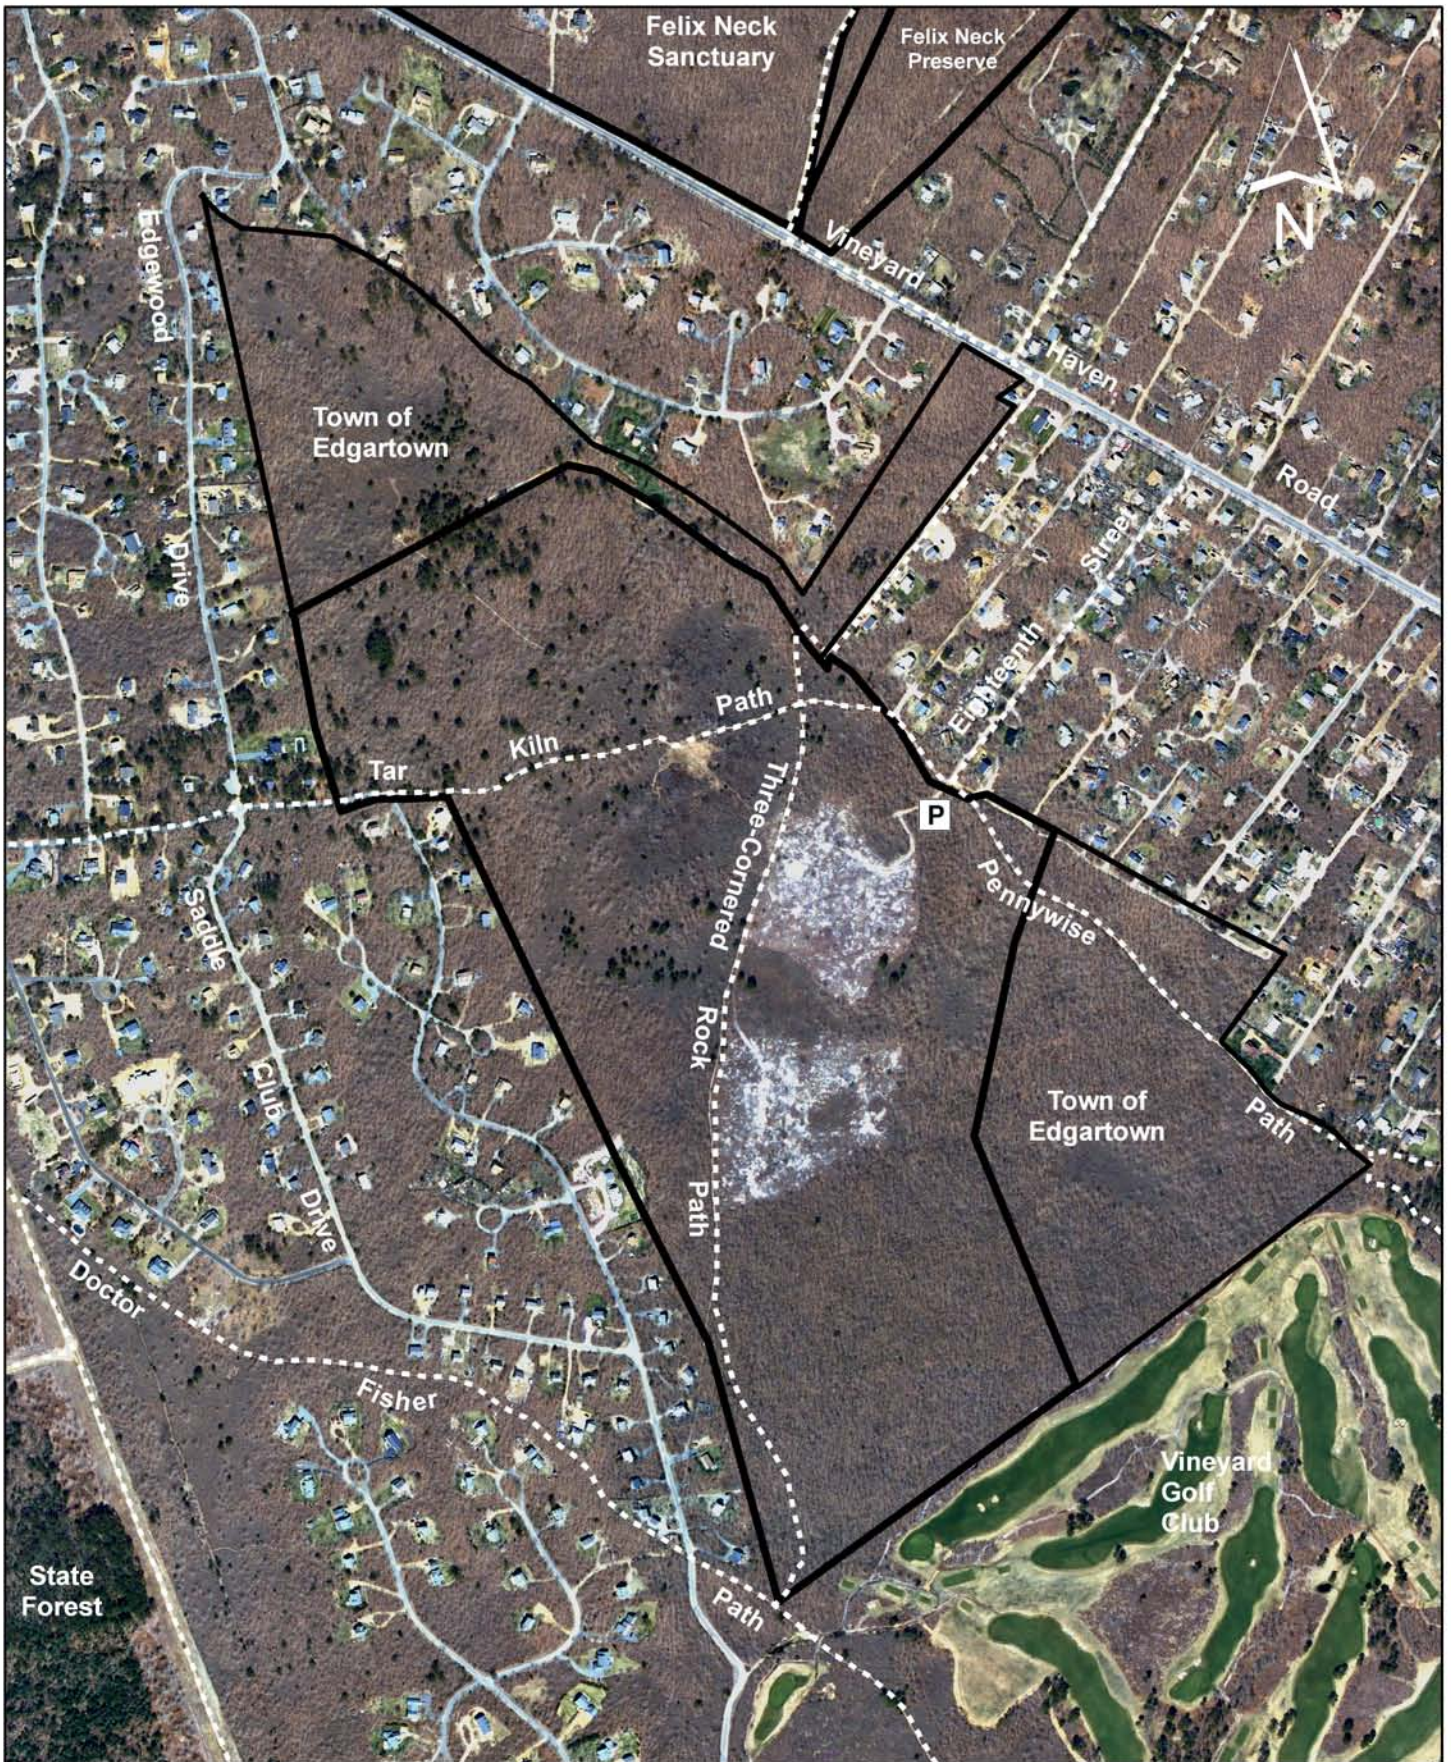

Pennywise Preserve Edgartown, Massachusetts 118.7 acres

0 500 1,000 Feet

map created by land bank staff on 06-01-09