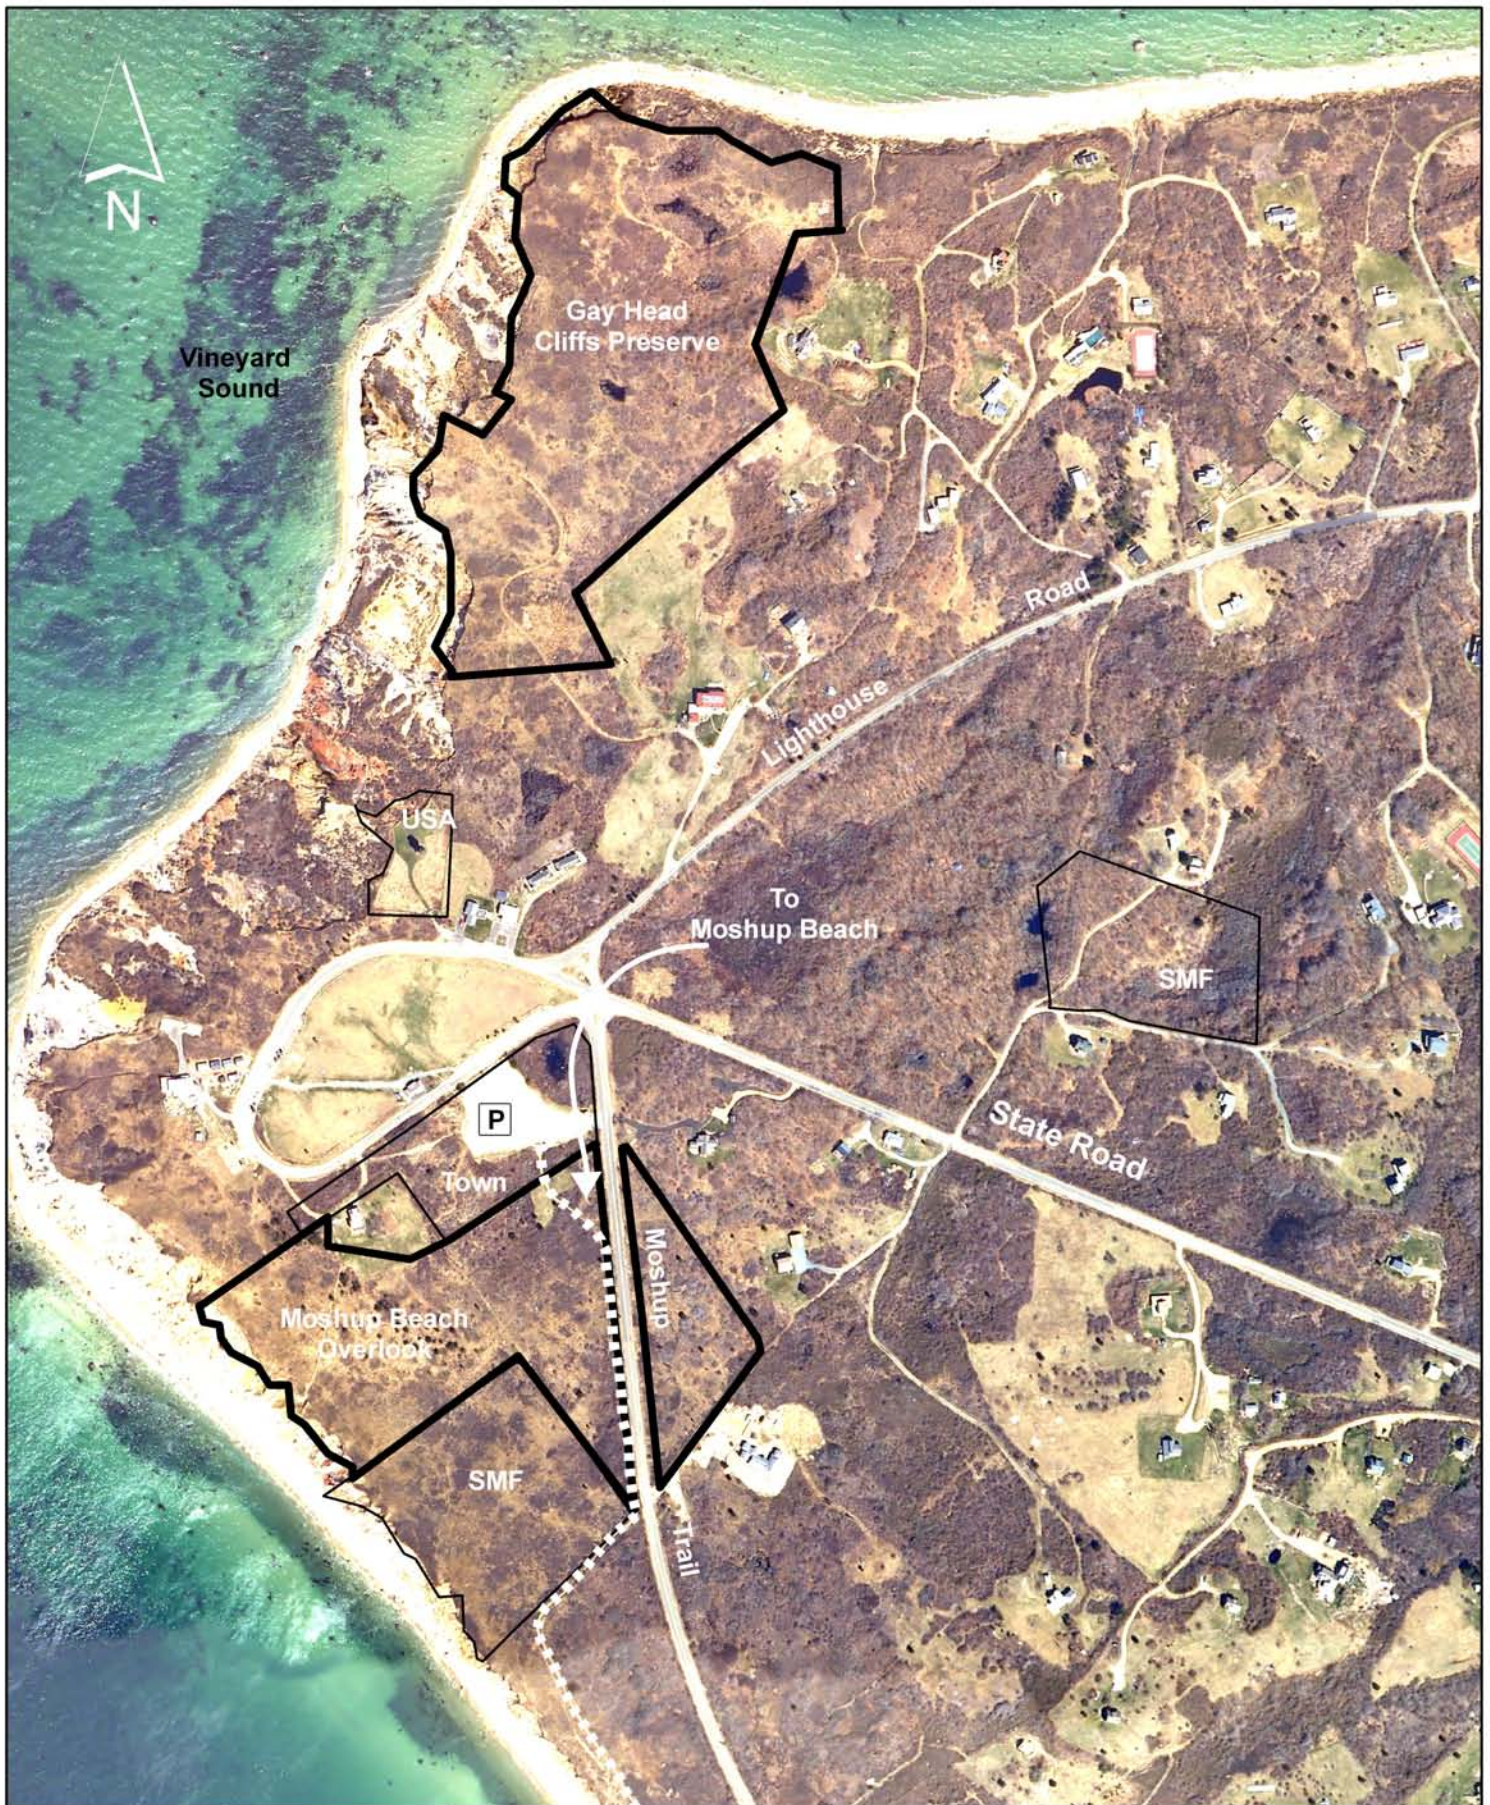

# Gay Head Cliffs Preserve Aquinnah, Massachusetts 16.3 acres

0 395 790 Feet

map created by land bank staff on 09-18-09