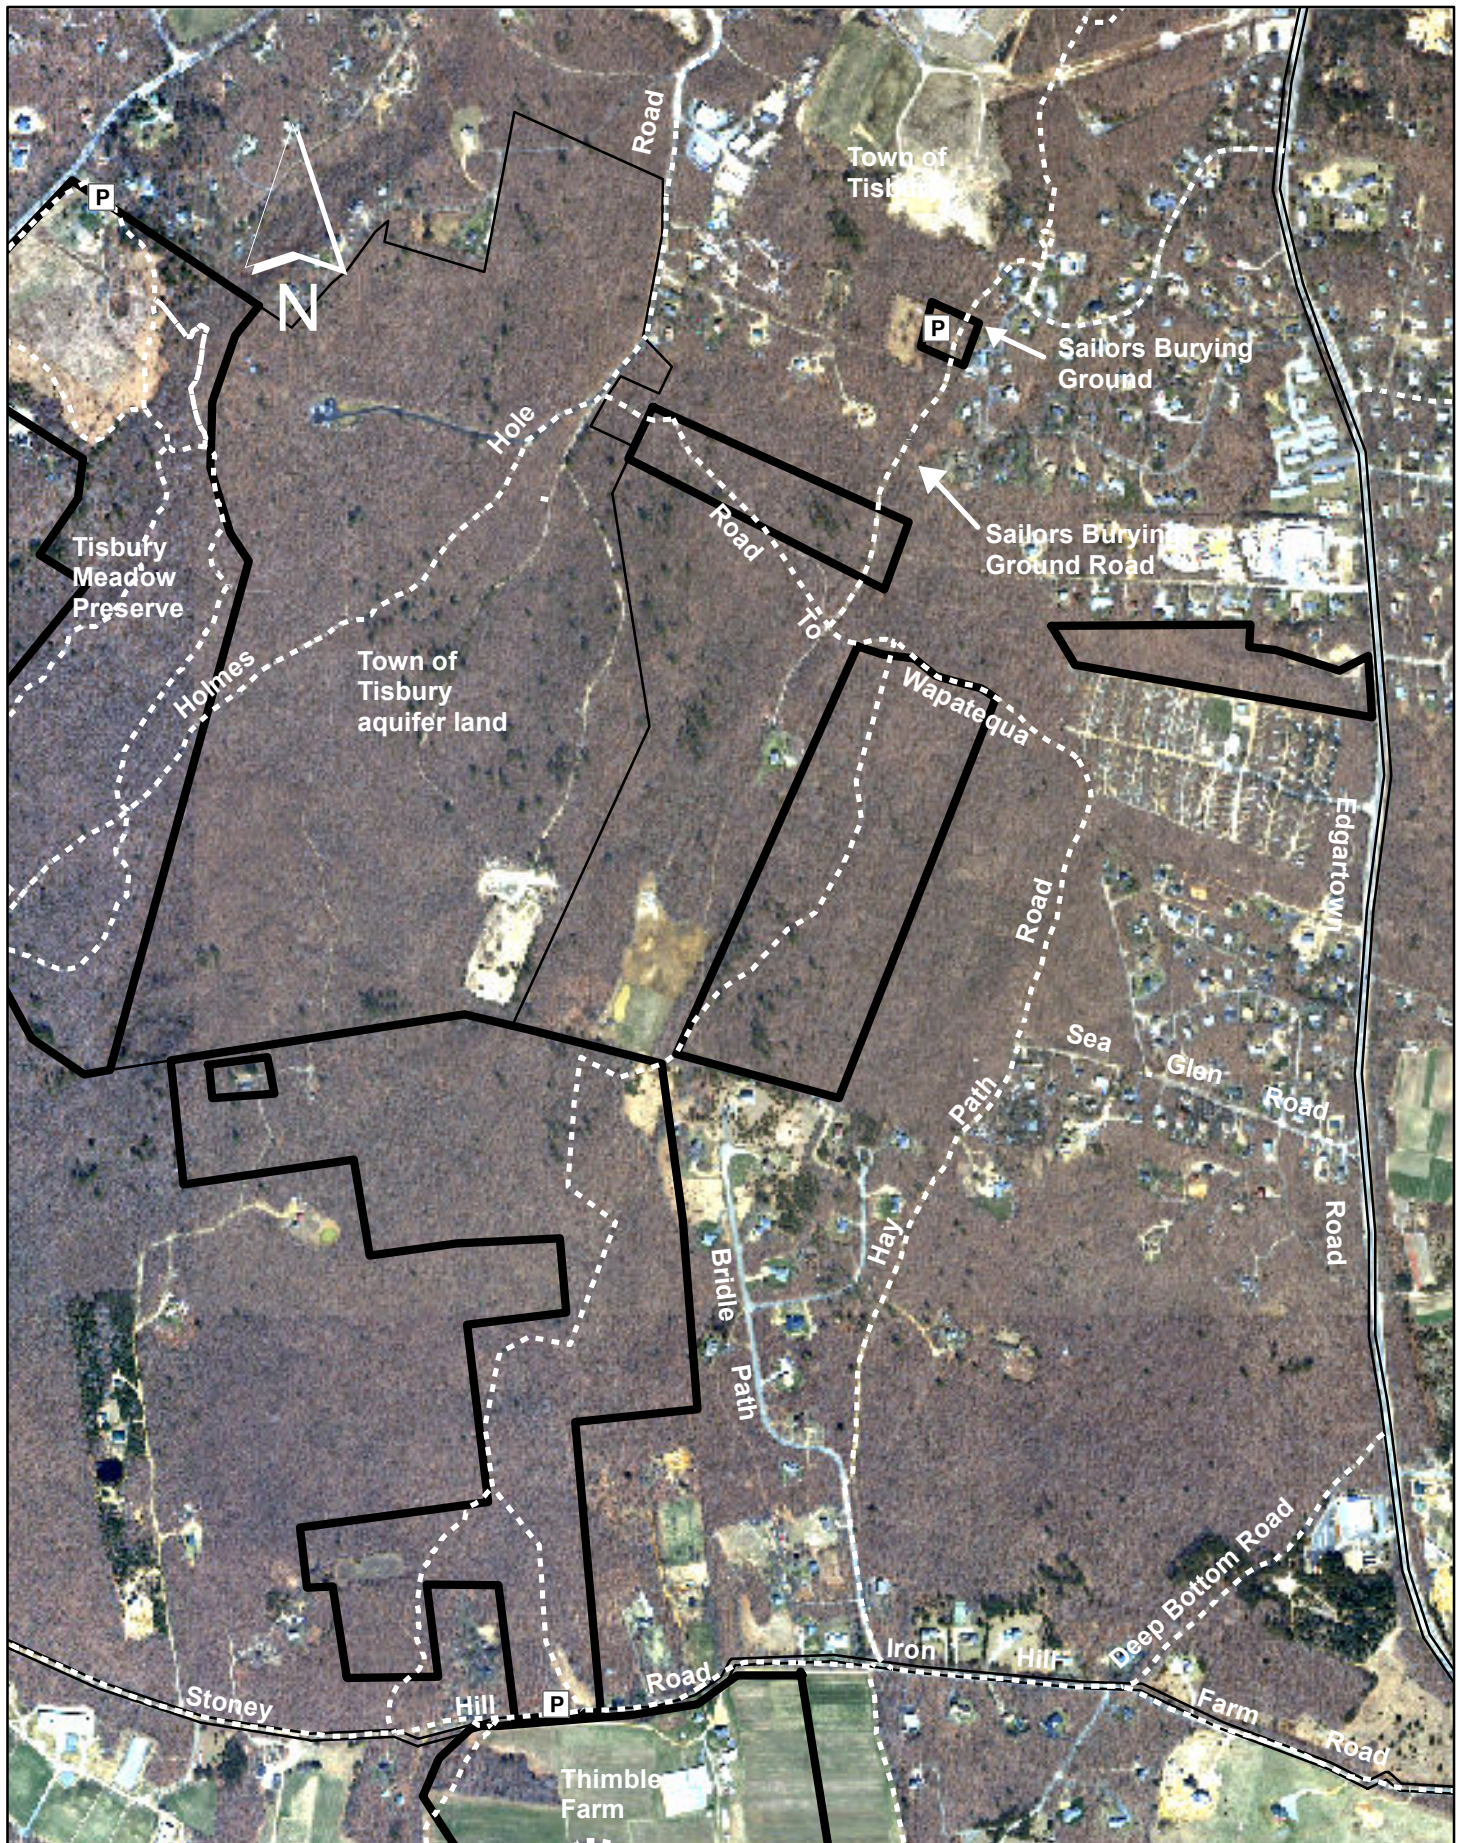

Wapatequa Woods Reservation

Oak Bluffs-Tisbury, Massachusetts 102.7 acres

0 500 1,000 Feet

Map created by land bank staff 04-09-2010

Source: Office of Geographic and Environmental Information (Mass GIS) Commonwealth of Massachusetts Executive Office of Environmental Affairs