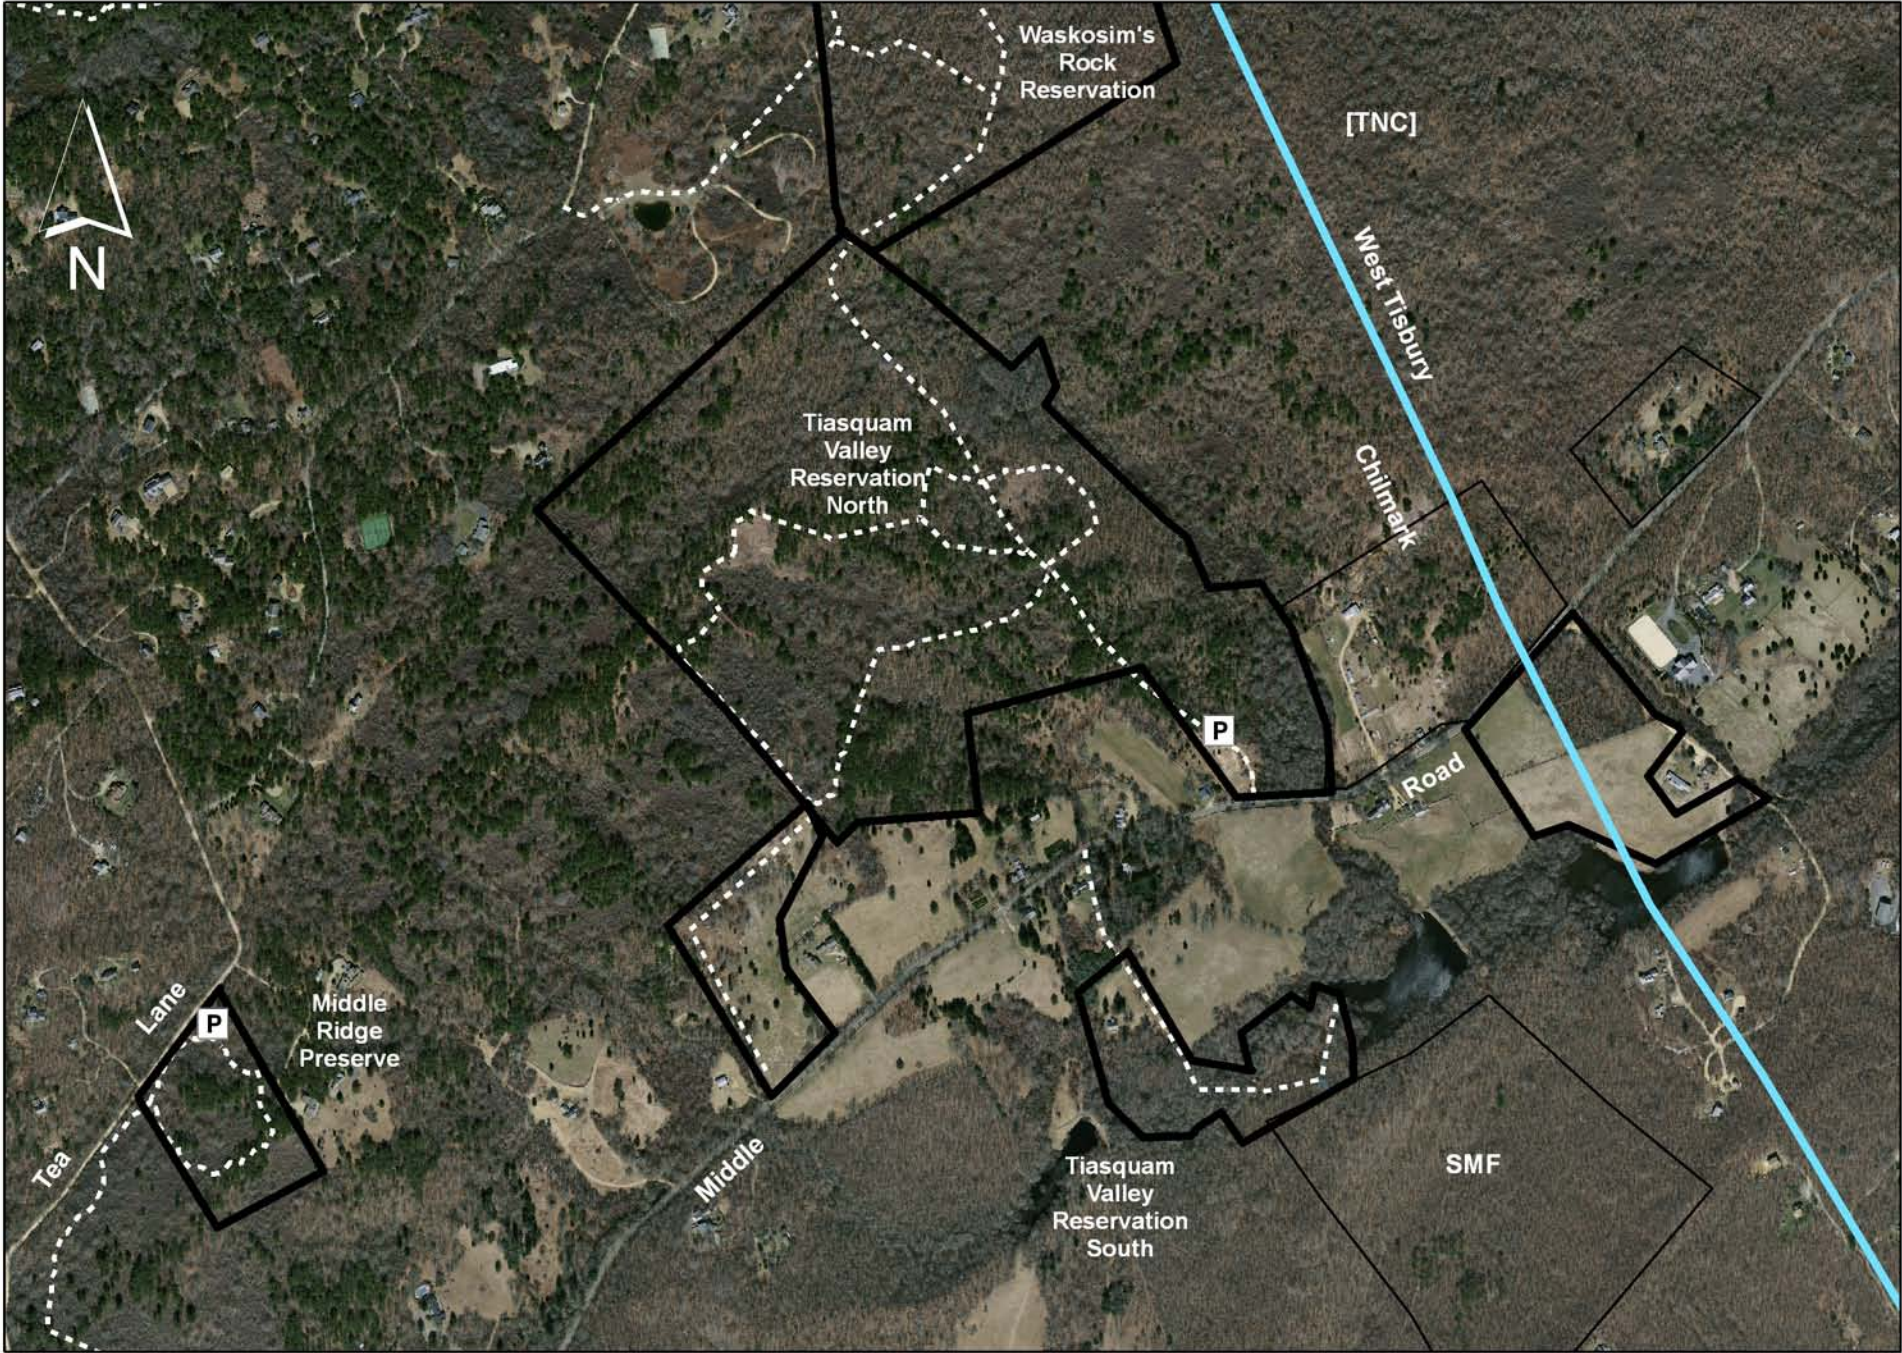

Tiasquam Valley Reservation Chilmark & West Tisbury, Massachusetts 109.4 acres

0 500 1,000 Feet

map updated by MVLBC on 01-09-2012

Source: Office of Geographic and Environmental Information (MassGIS) . Commonwealth of Massachusetts Executive Office of Environmental Affairs