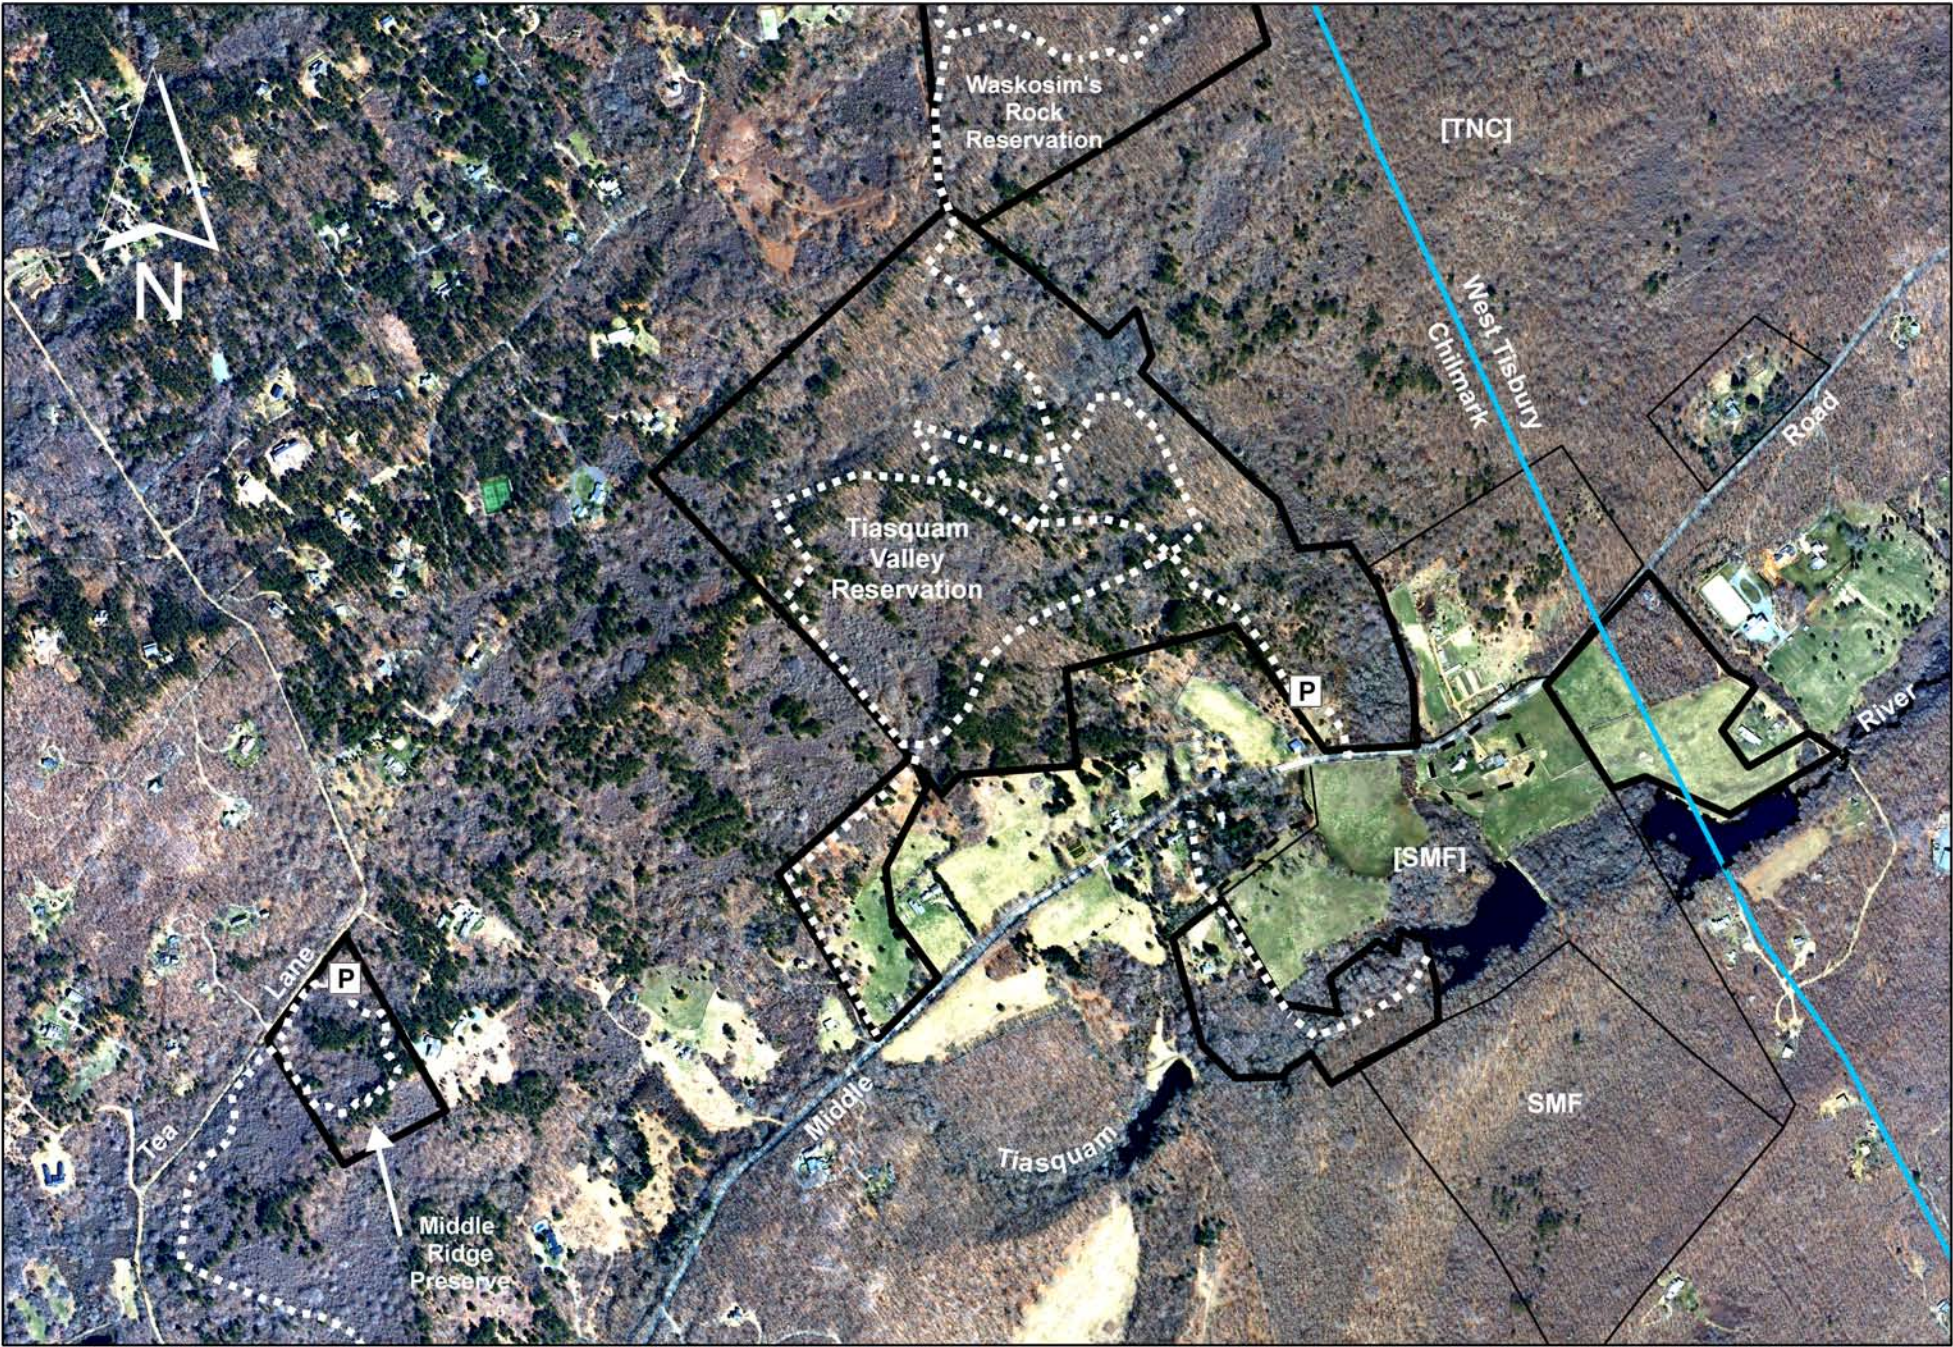

Tiasquam Valley Reservation Chilmark & West Tisbury, Massachusetts 109.4 acres

0 600 1,200 Feet

map created by MVLBC on 09-22-09

Source: Office of Geographic and Environmental Information (MassGIS) . Commonwealth of Massachusetts Executive Office of Environmental Affairs