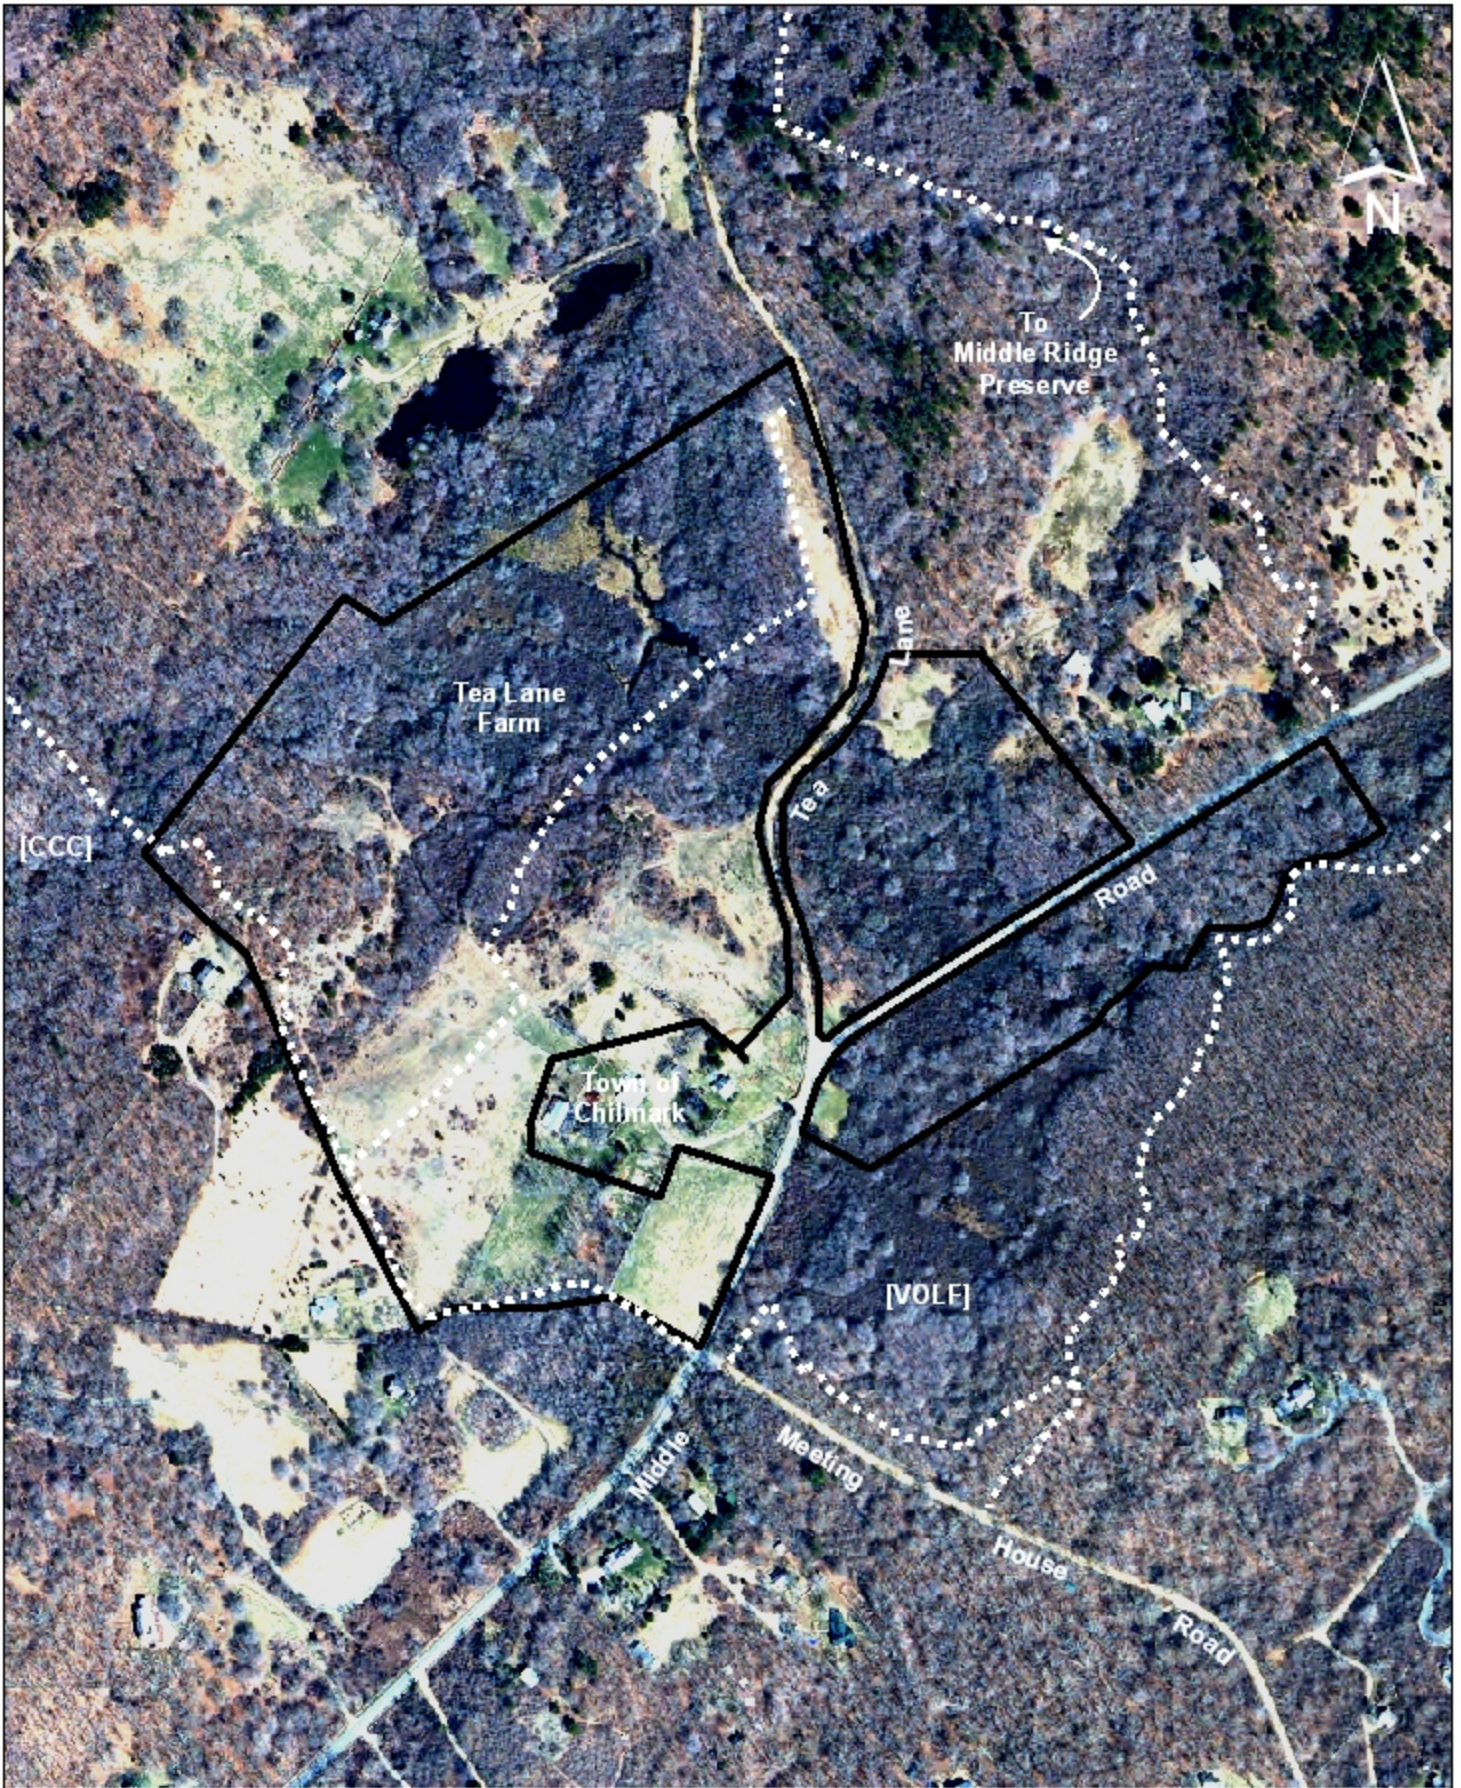

Tea Lane Farm  
Chilmark, Massachusetts 50.0 acres

0 330 660 Feet

Map created by land bank staff on 06-17-09