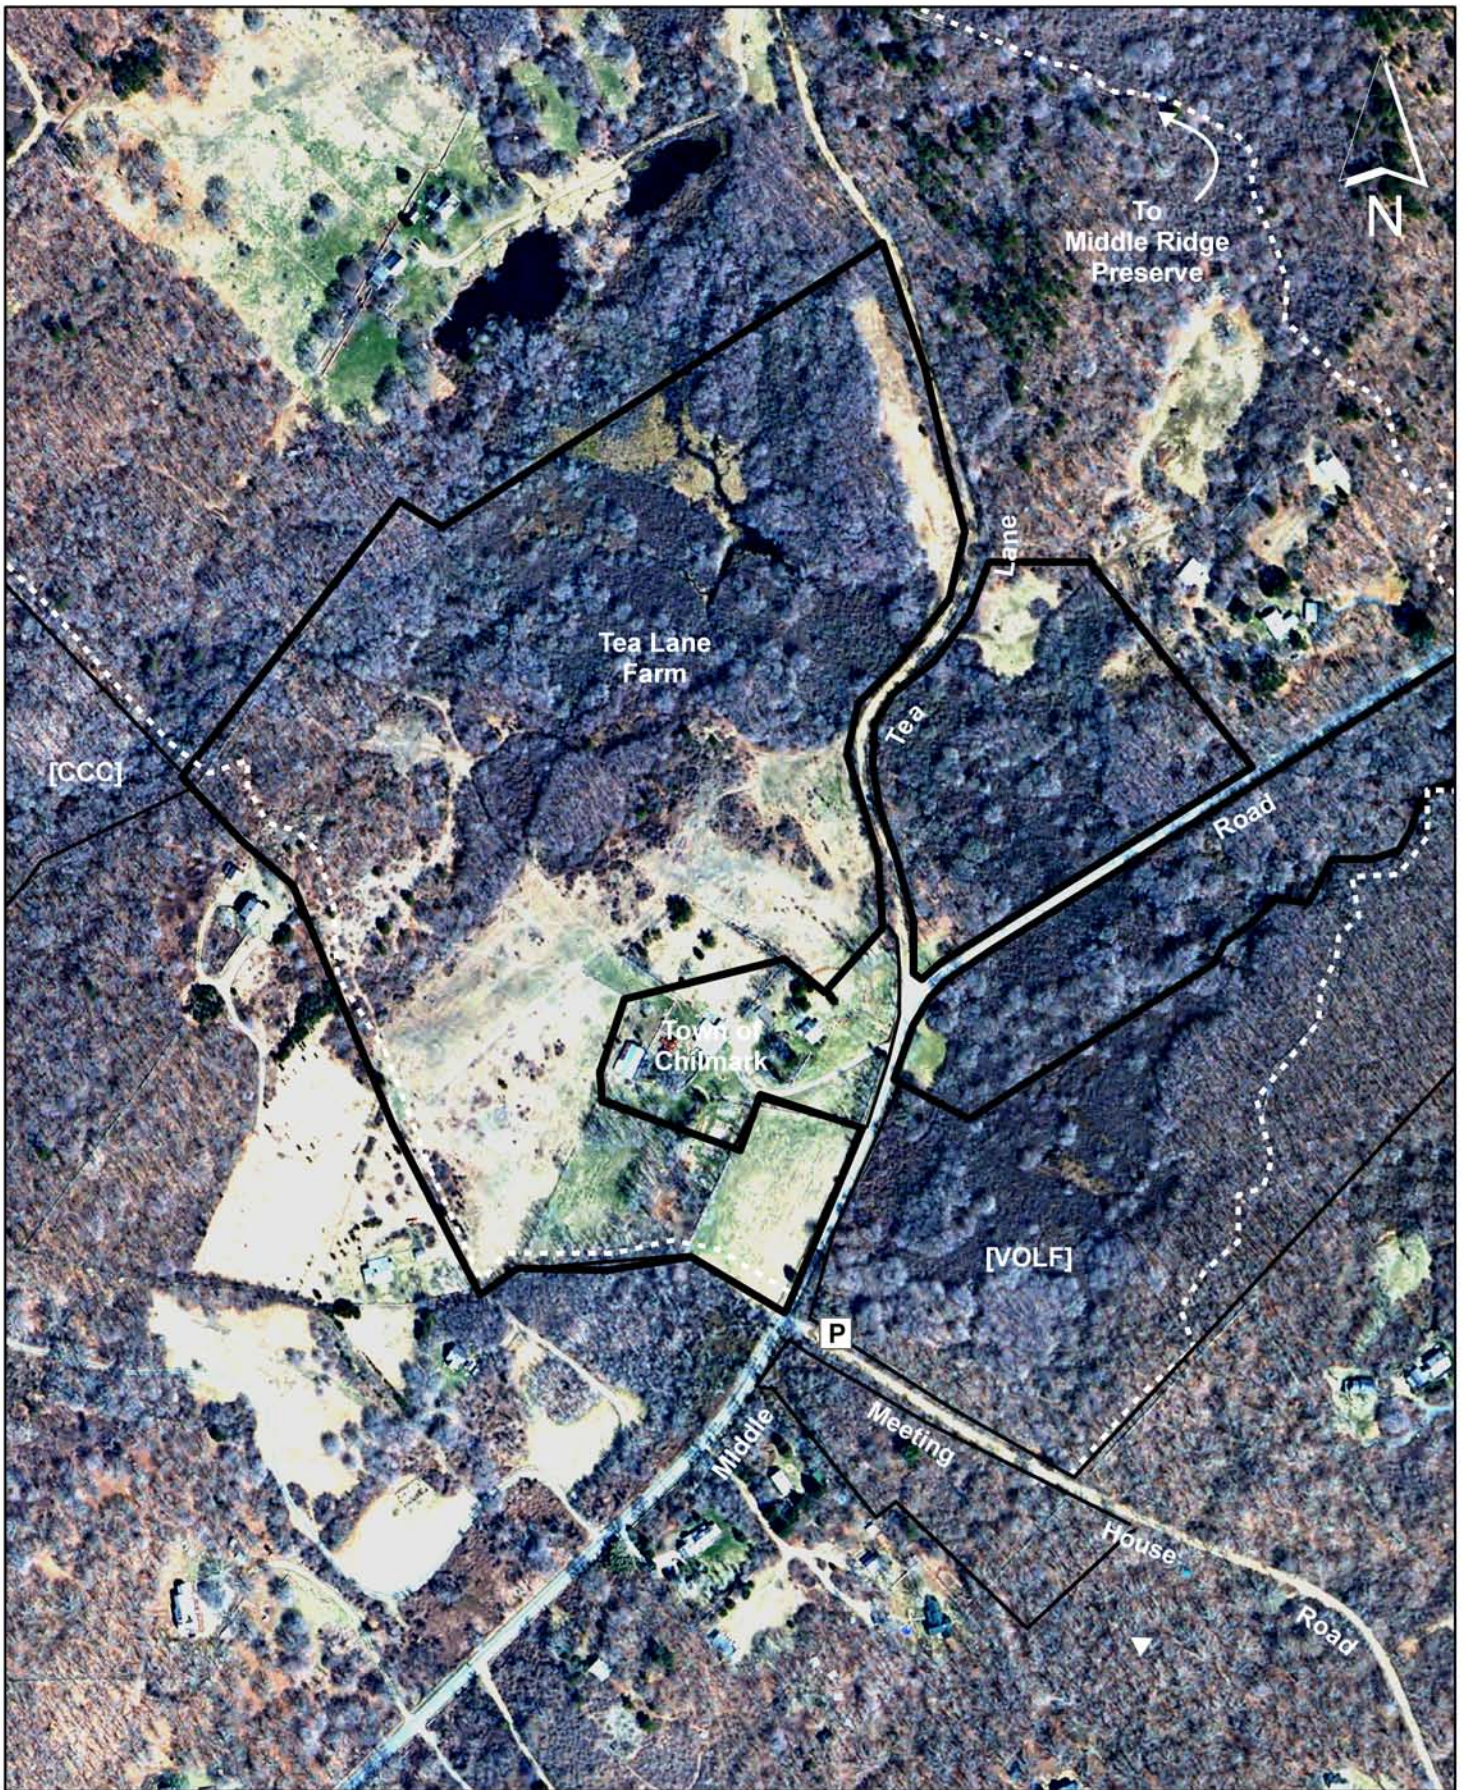

Tea Lane Farm  
Chilmark, Massachusetts 50.0 acres

0 300 600 Feet

Map created by land bank staff on 06-17-09