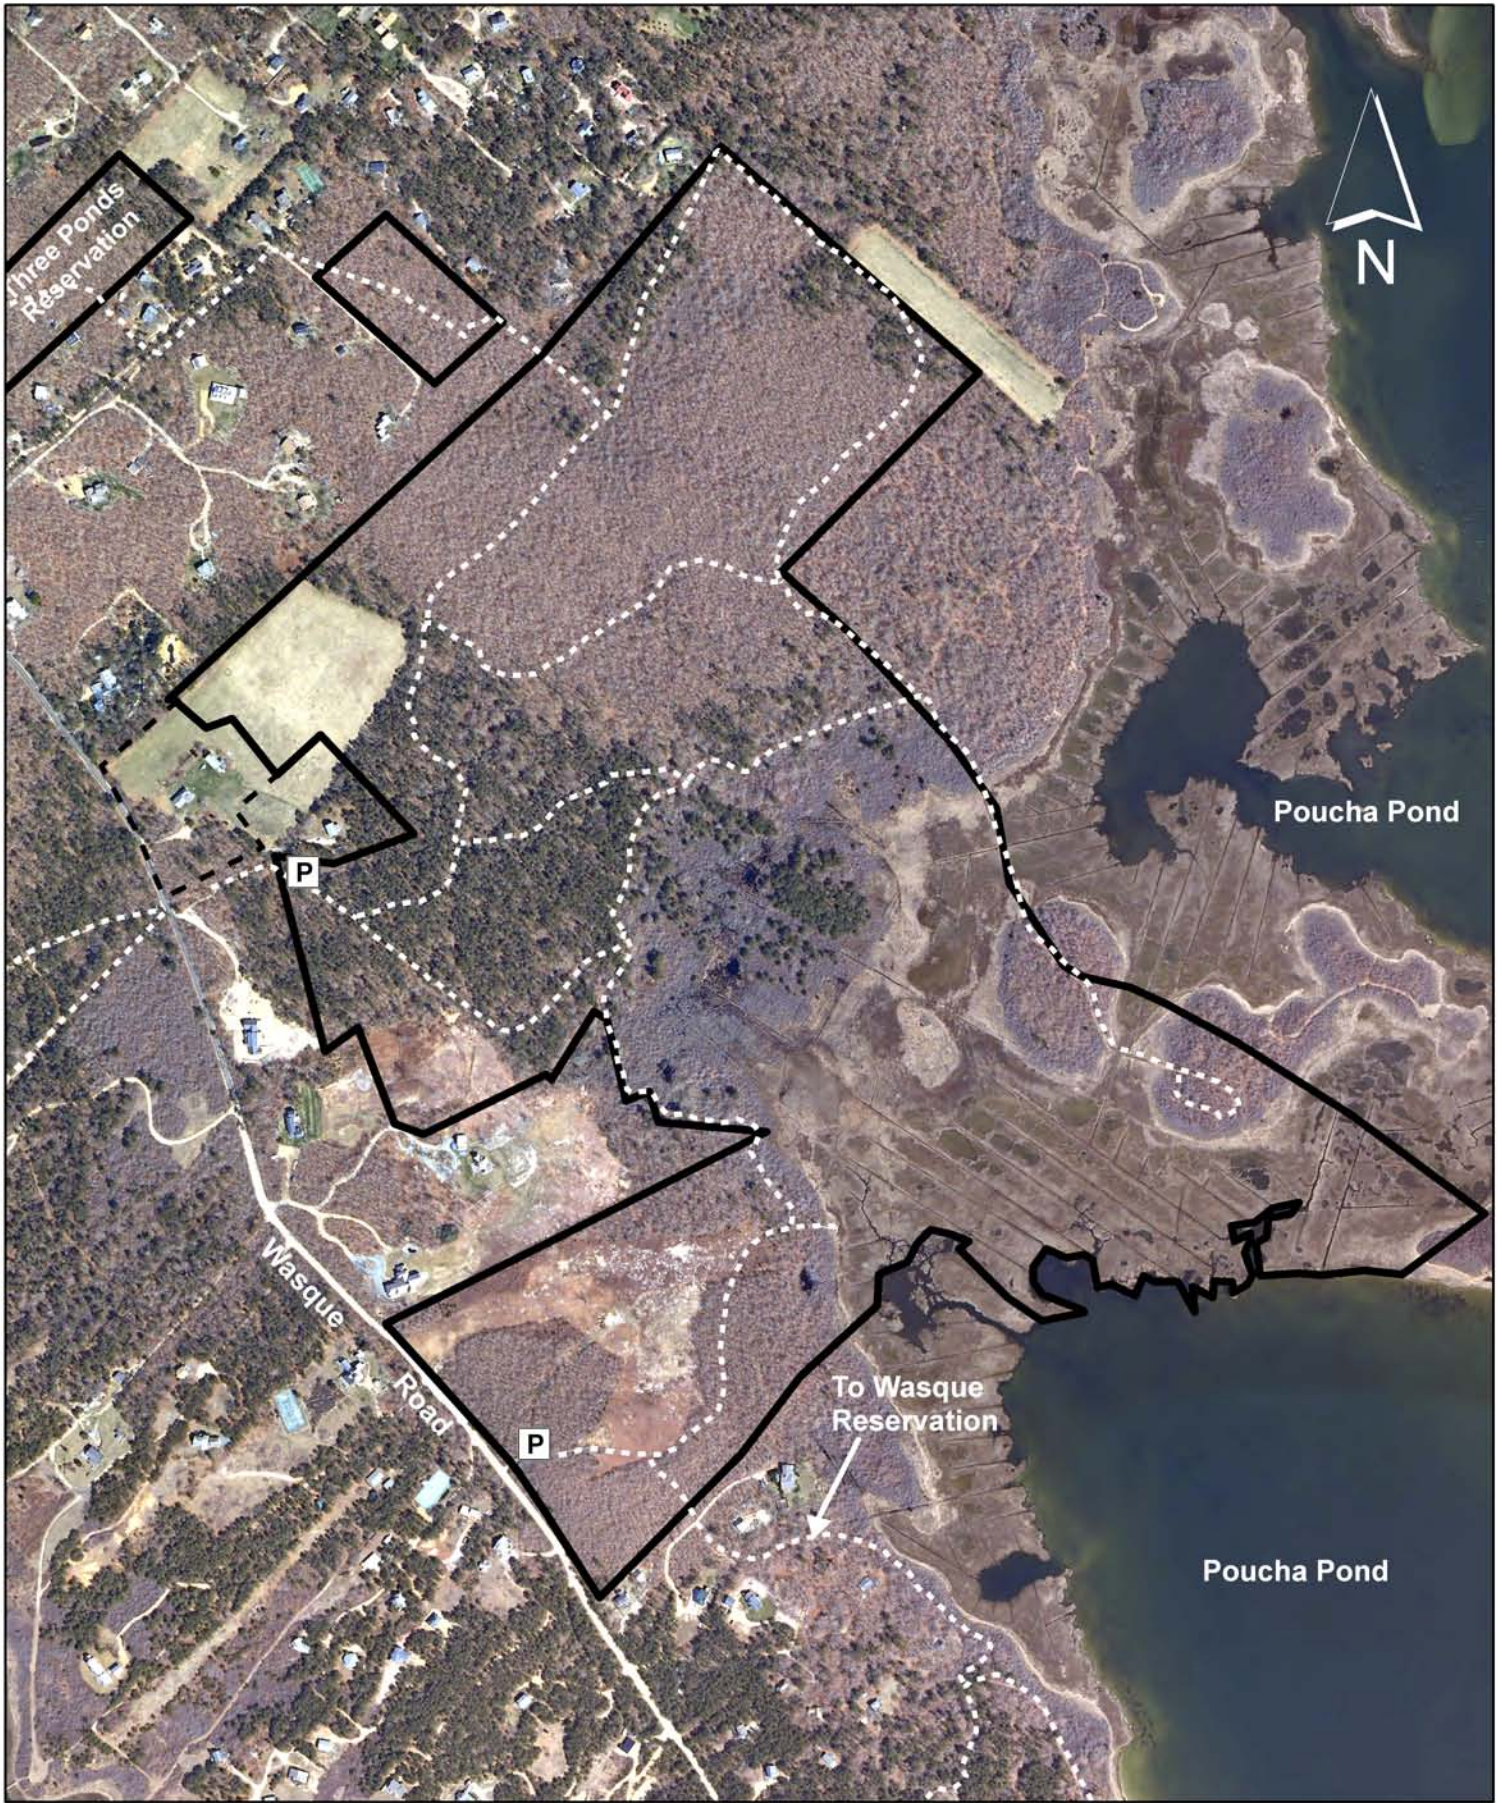

Poucha Pond Reservation (portion privately owned)
Edgartown, Massachusetts 154.7 acres

0 400 800 Feet

Map created by land bank staff 04-09-10