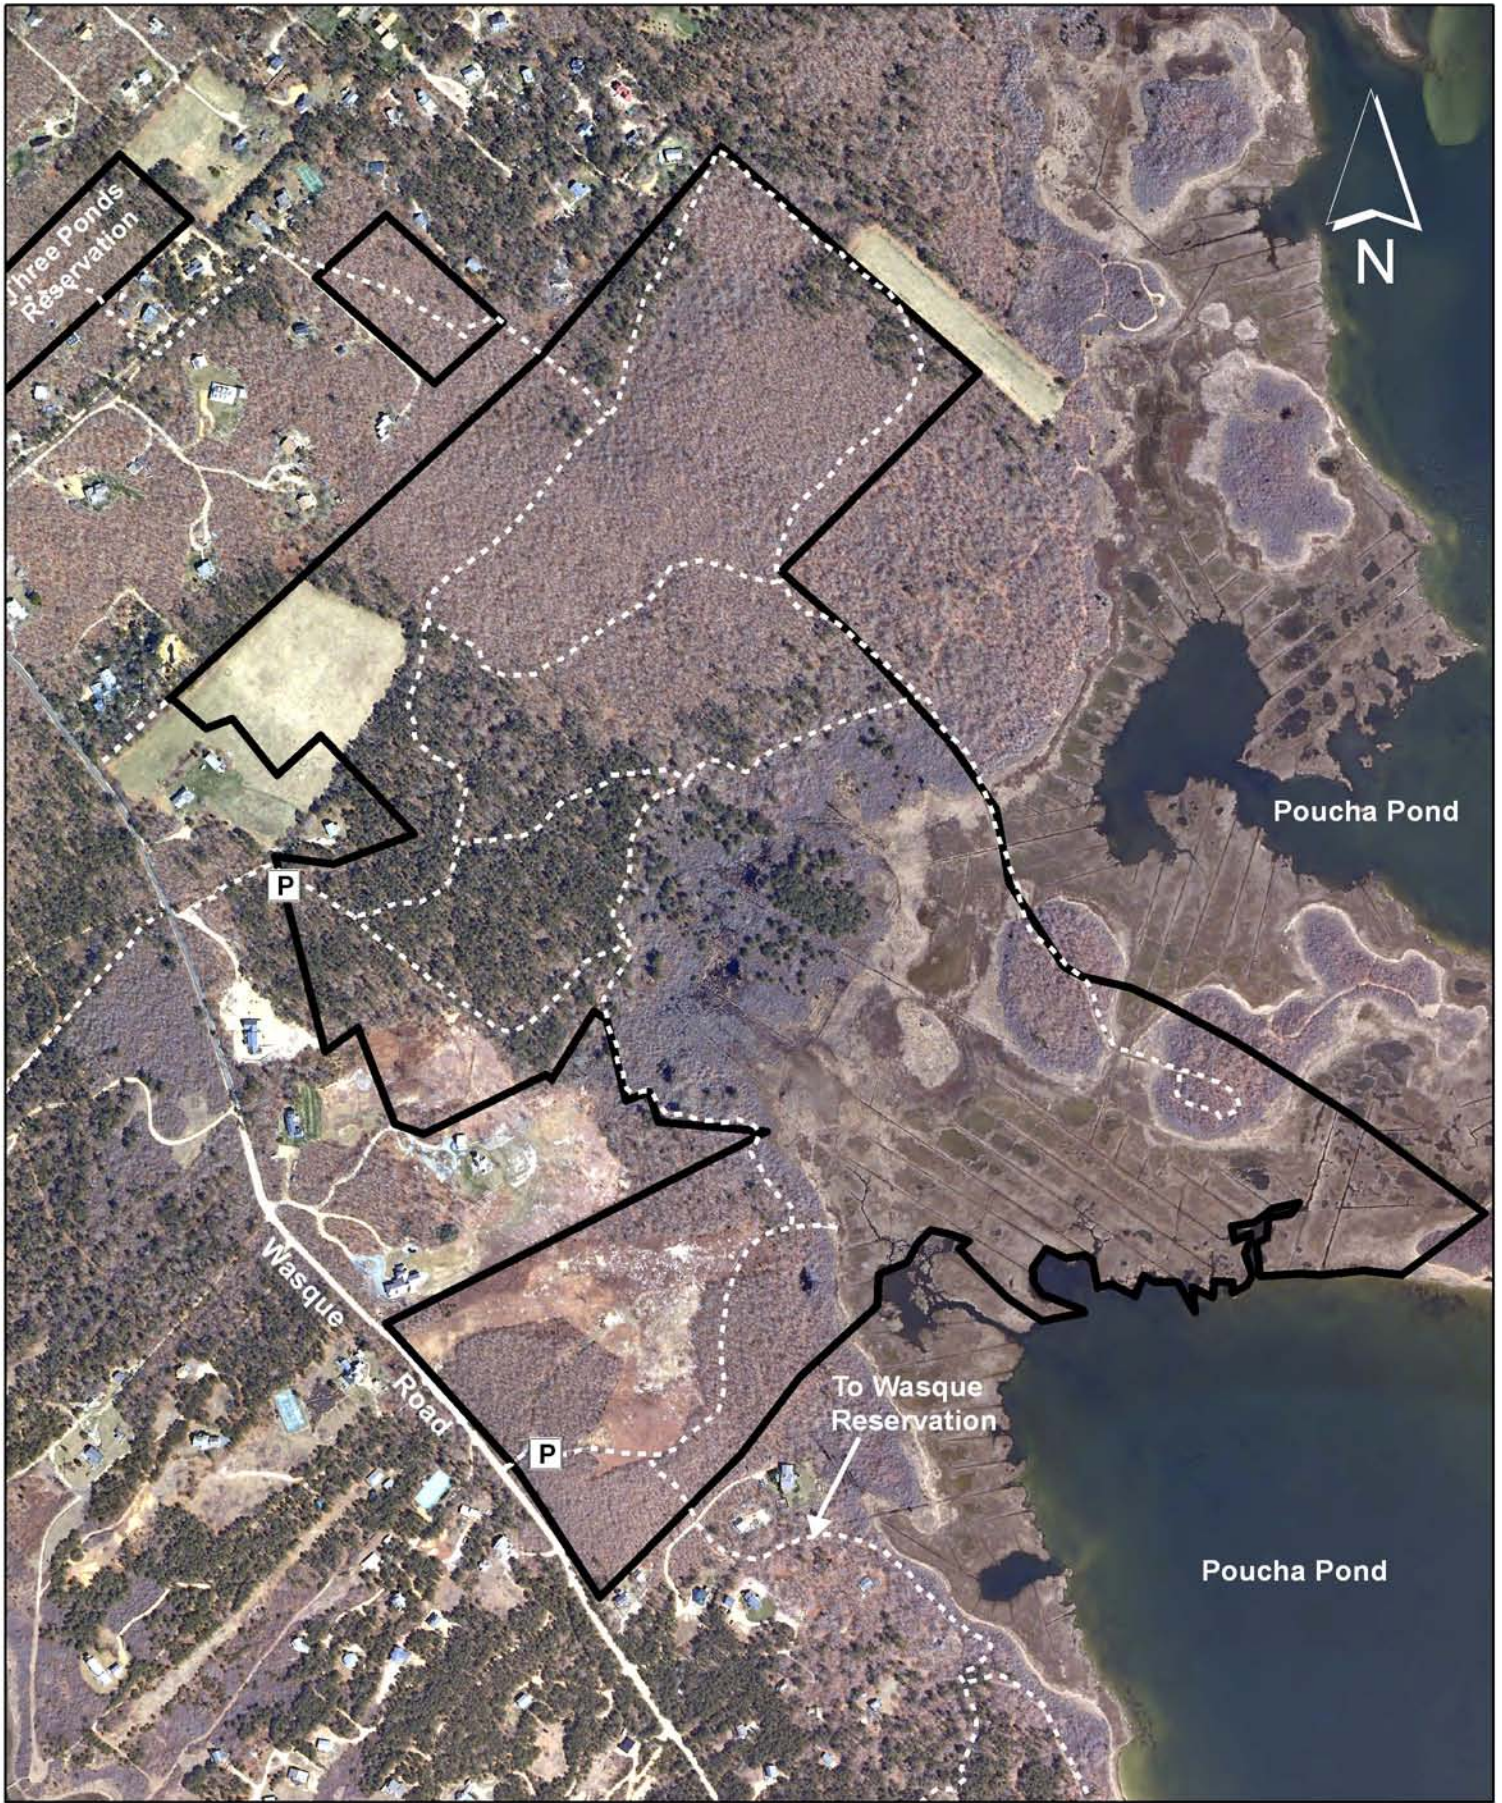

Poucha Pond Reservation (portion privately owned)
Edgartown, Massachusetts 154.7 acres

0 400 800 Feet

Map created by land bank staff 04-09-10