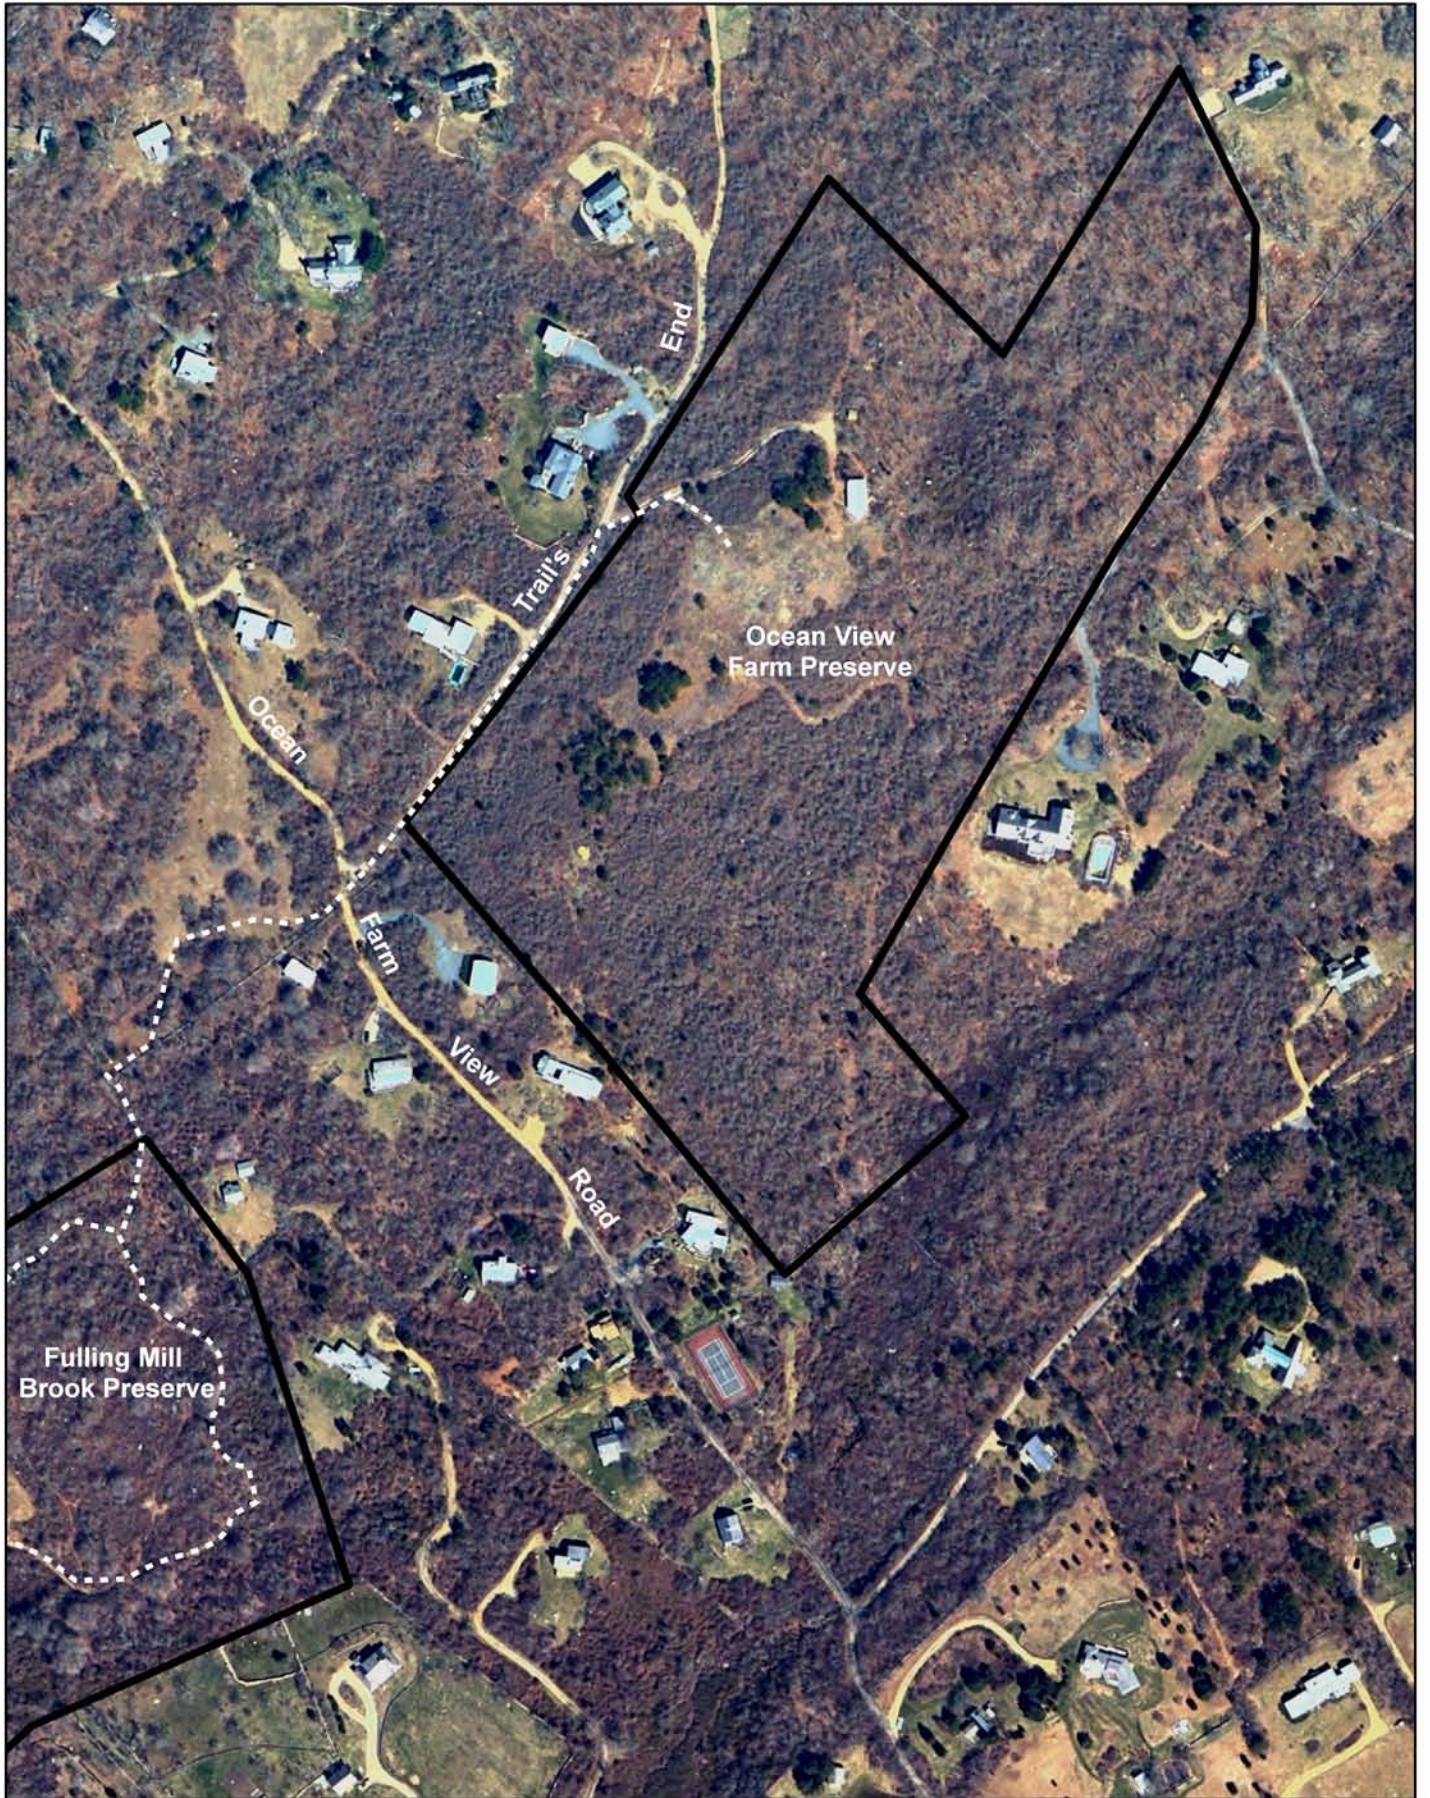

Ocean View Farm Preserve  
Chilmark, Massachusetts 21.0 acres

0 250 500 Feet

map created by land bank staff on 08-21-09